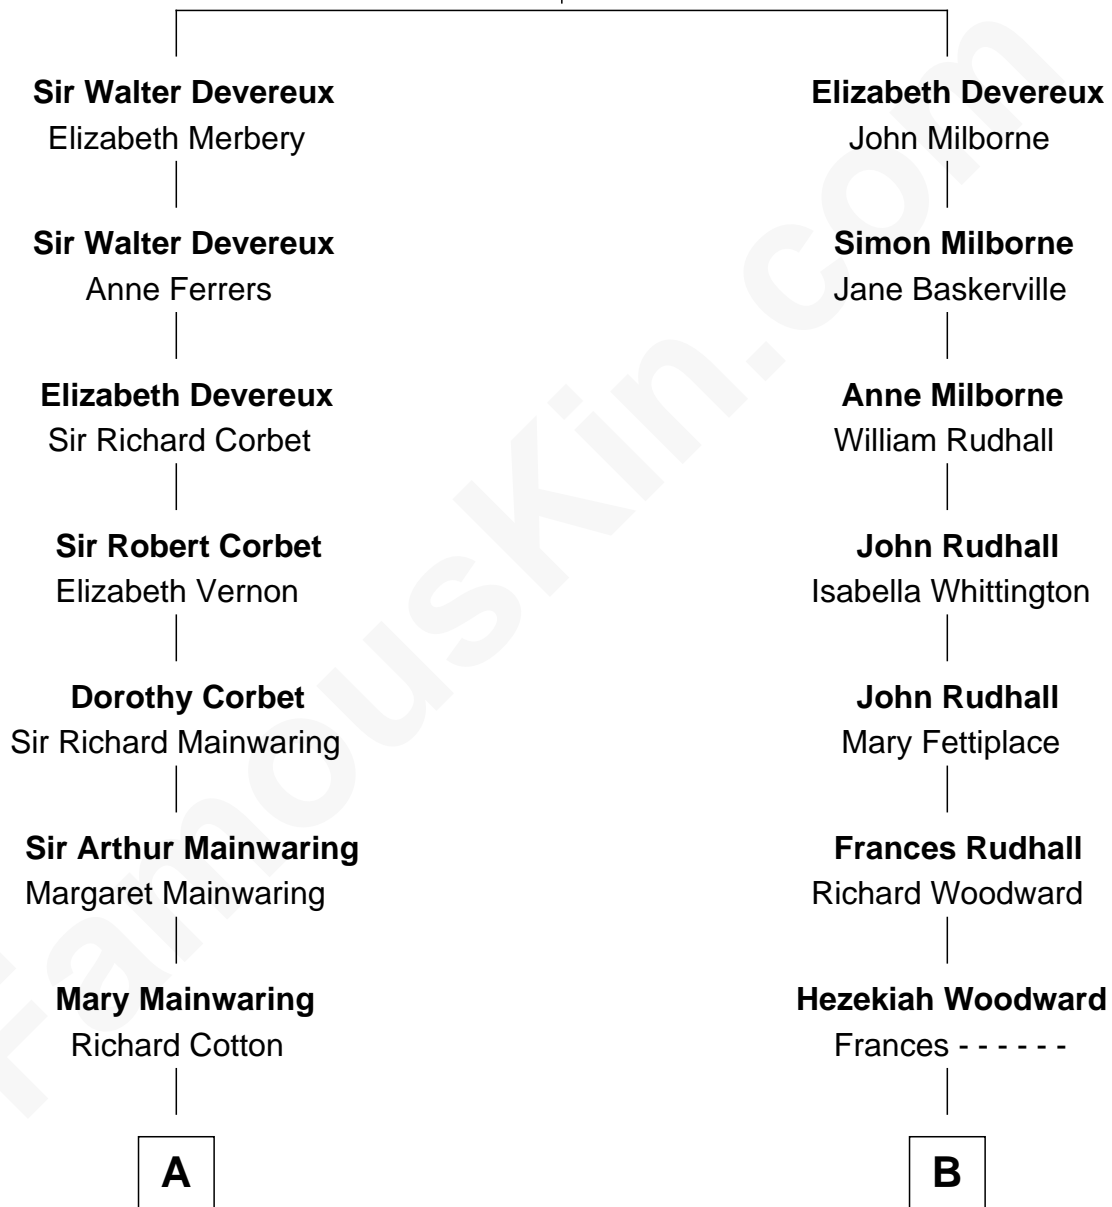

# FamousKin.com Relationship Chart of

**C. W. Post**

*Founder of Post Cereals*

14th cousin 5 times removed of

**Mike Love**

*Co-Founder of The Beach Boys*

**Sir Walter Devereux**

Elizabeth Bromwich

**C**

William Coral Wilson

Edith Sophia Sthole

Emily Glee Wilson

Edward Milton Love

**Mike Love**

*Co-Founder of The Beach Boys*

FamousKin.com