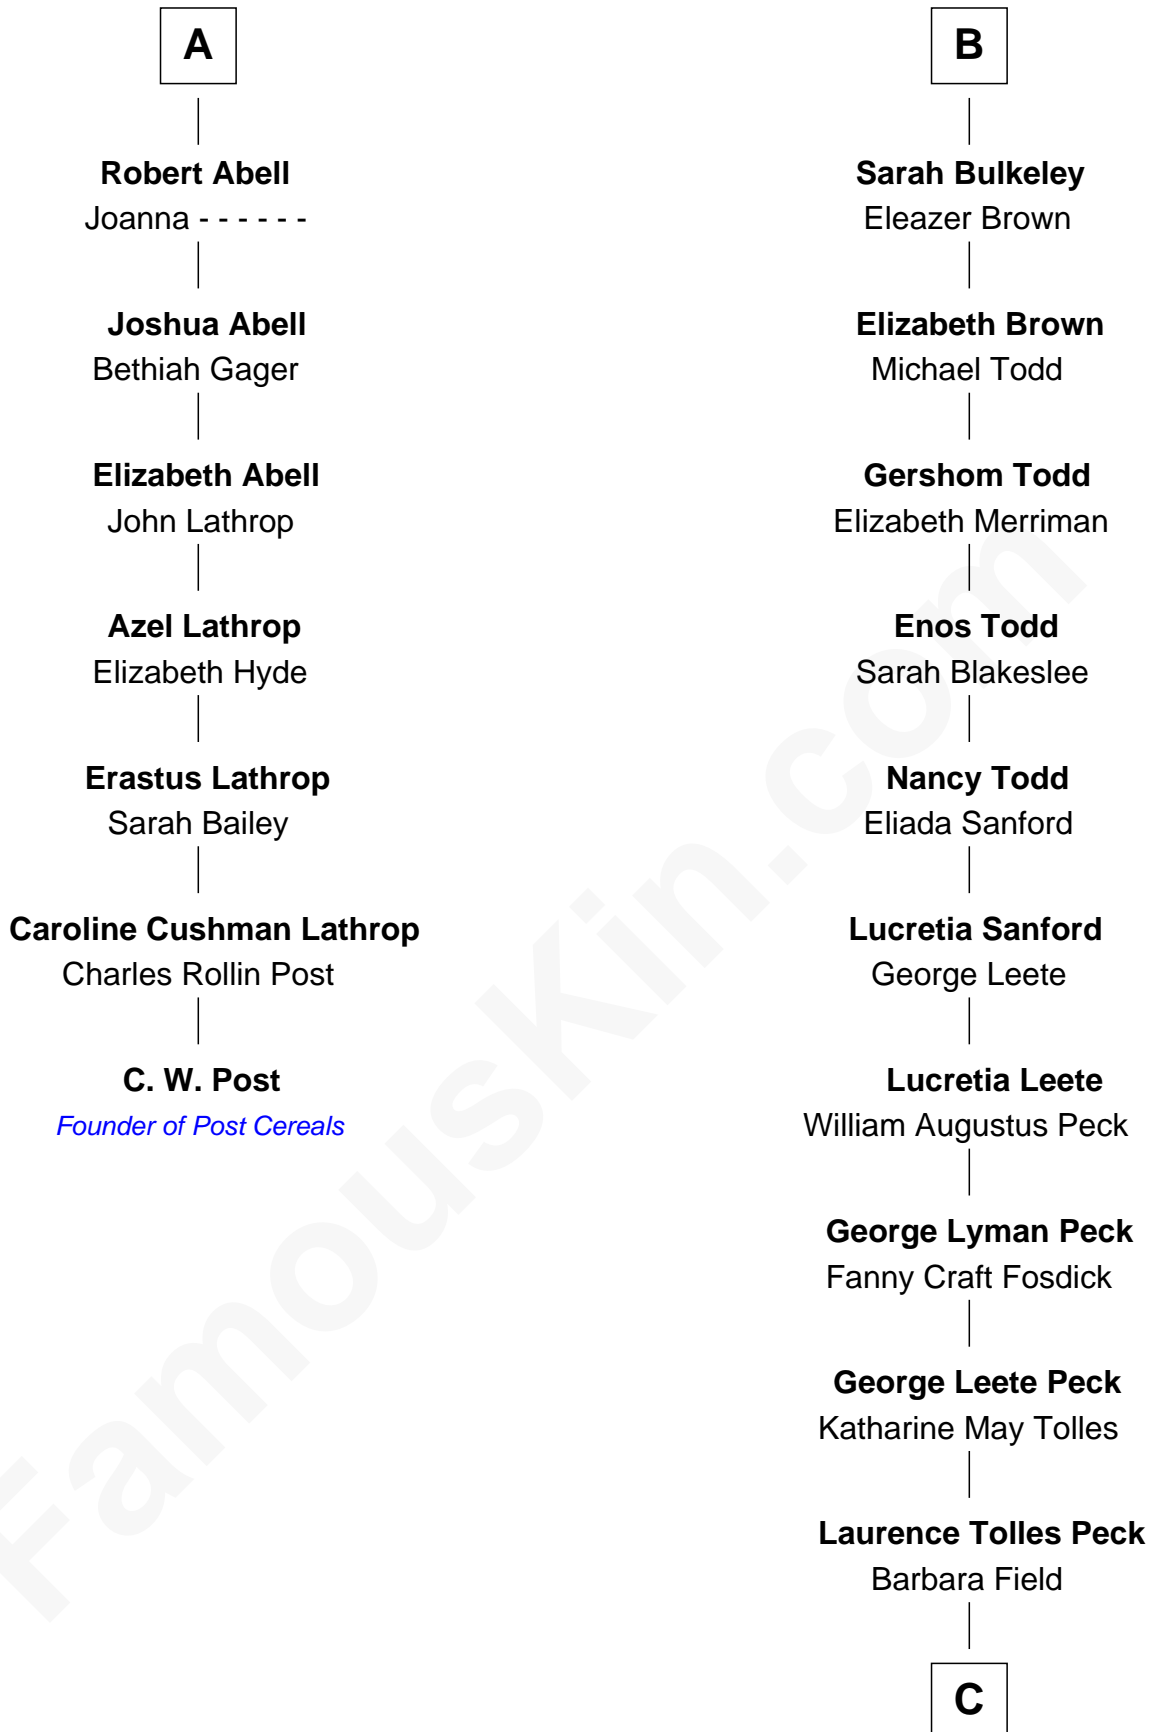

# FamousKin.com Relationship Chart of

**C. W. Post**

*Founder of Post Cereals*

13th cousin 5 times removed of

**Mizuo Peck**

*TV and Movie Actress*

**Sir Robert Corbet**

Margaret - - - - -

FamousKin.com