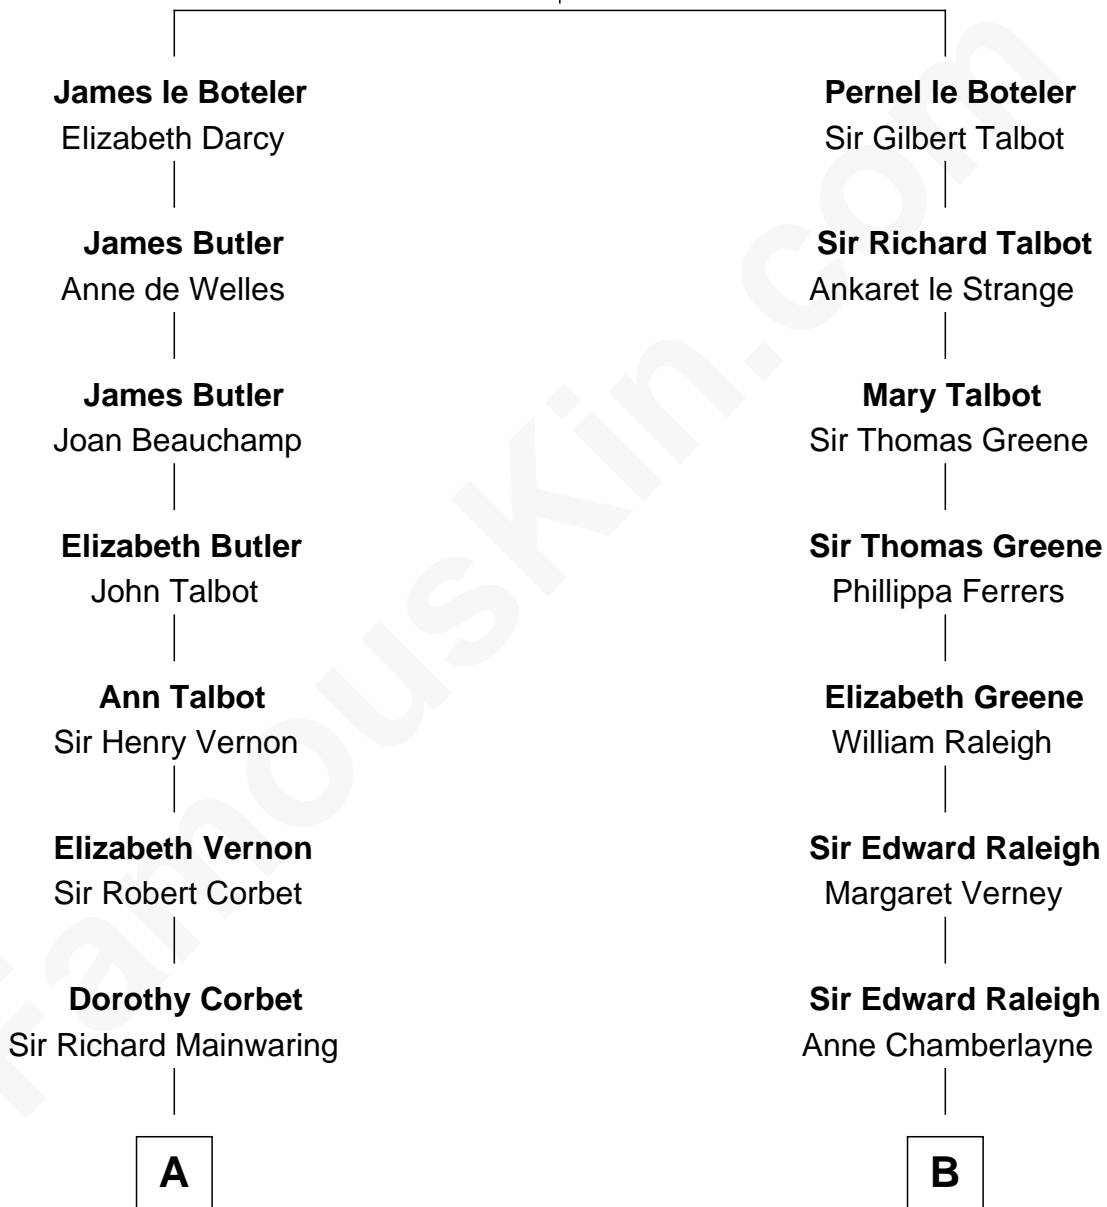

# FamousKin.com Relationship Chart of

**C. W. Post**

*Founder of Post Cereals*

16th cousin 3 times removed of

**Oliver Wendell Holmes, Jr.**

*U.S. Supreme Court Justice*

**Sir James le Boteler**

Eleanor de Bohun

C

**Charles Jackson**

Frances Cabot

**Amelia Lee Jackson**

Oliver Wendell Holmes

**Oliver Wendell Holmes, Jr.**

*U.S. Supreme Court Justice*

FamousKin.com