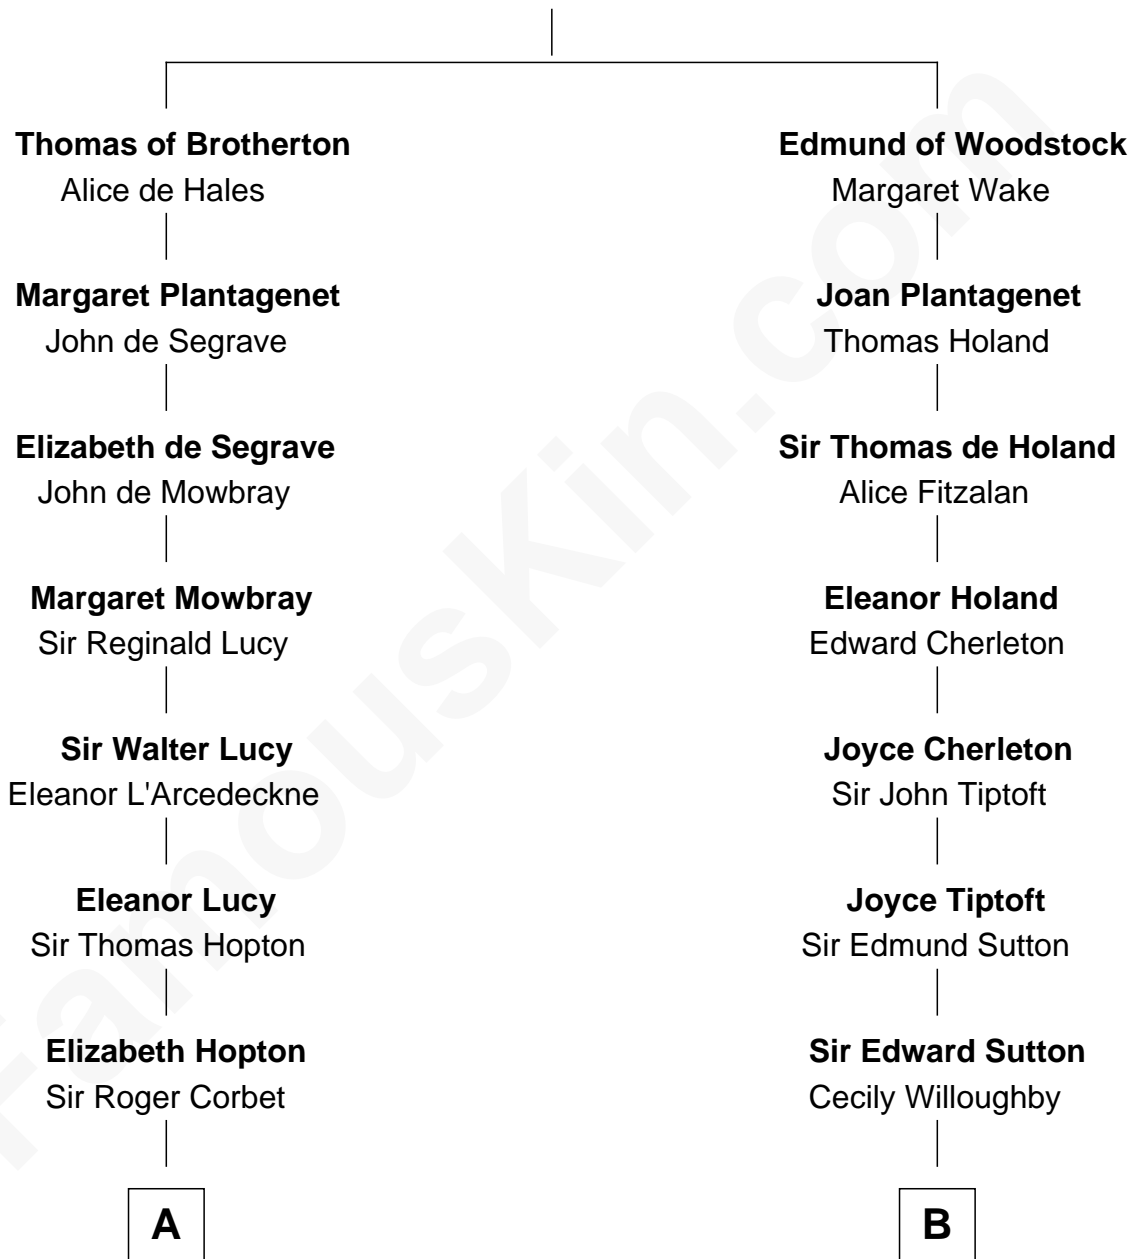

FamousKin.com Relationship Chart of

C. W. Post

Founder of Post Cereals

17th cousin 2 times removed of

Oliver Wendell Holmes, Sr.

American "Fireside" Poet

Margaret of France
Edward I, King of England

C

Erastus Lathrop

Sarah Bailey

Caroline Cushman Lathrop

Charles Rollin Post

C. W. Post

Founder of Post Cereals

FamousKin.com