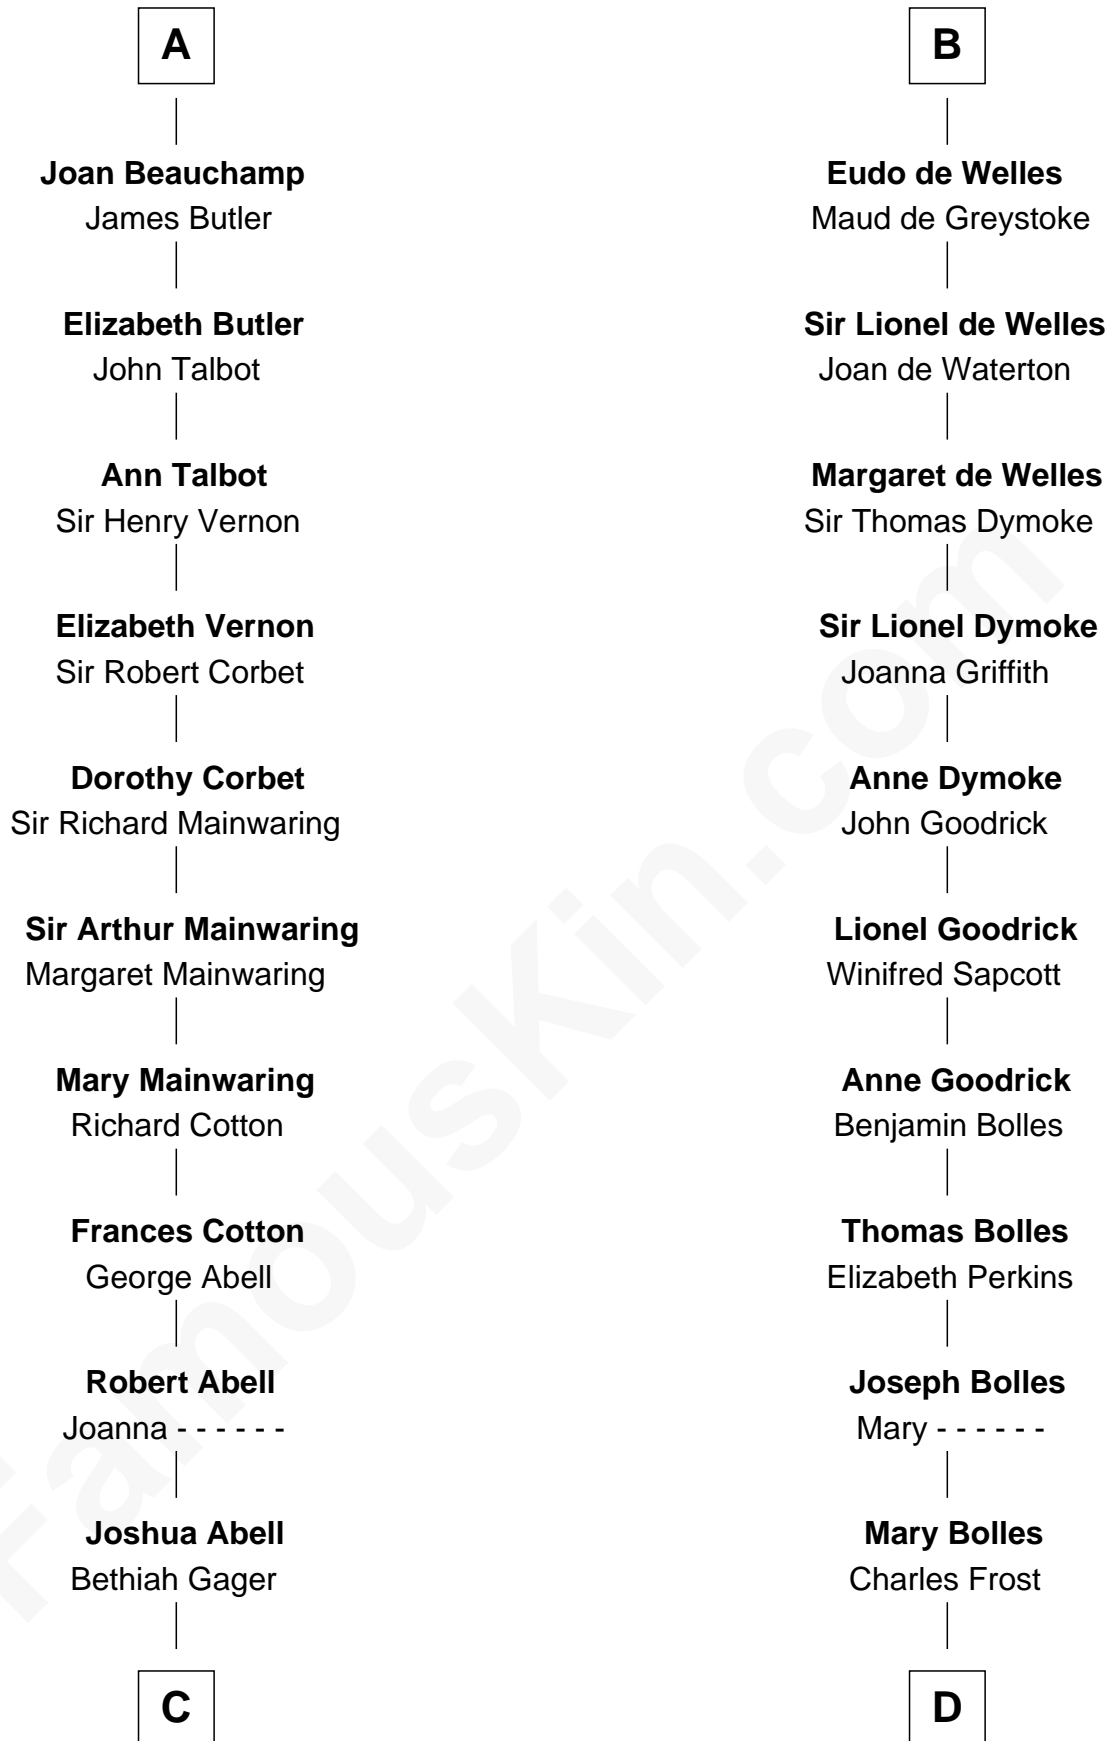

FamousKin.com Relationship Chart of

C. W. Post

Founder of Post Cereals

21st cousin of

Ichabod Goodwin

27th Governor of New Hampshire

Alfonso VIII of Castile

Eleanor of England

Joan Fitzalan
Sir William Beauchamp

A

Blanche of Castile
Louis VIII, King of France

Robert I, Count of Artois
Matilda of Brabant

Blanche of Artois
Edmund Plantagenet

Henry Plantagenet
Maud de Chaworth

Joan of Lancaster
John de Mowbray

John de Mowbray
Elizabeth de Segrave

Eleanor de Mowbray
John de Welles

B

C

Elizabeth Abell

John Lathrop

Azel Lathrop

Elizabeth Hyde