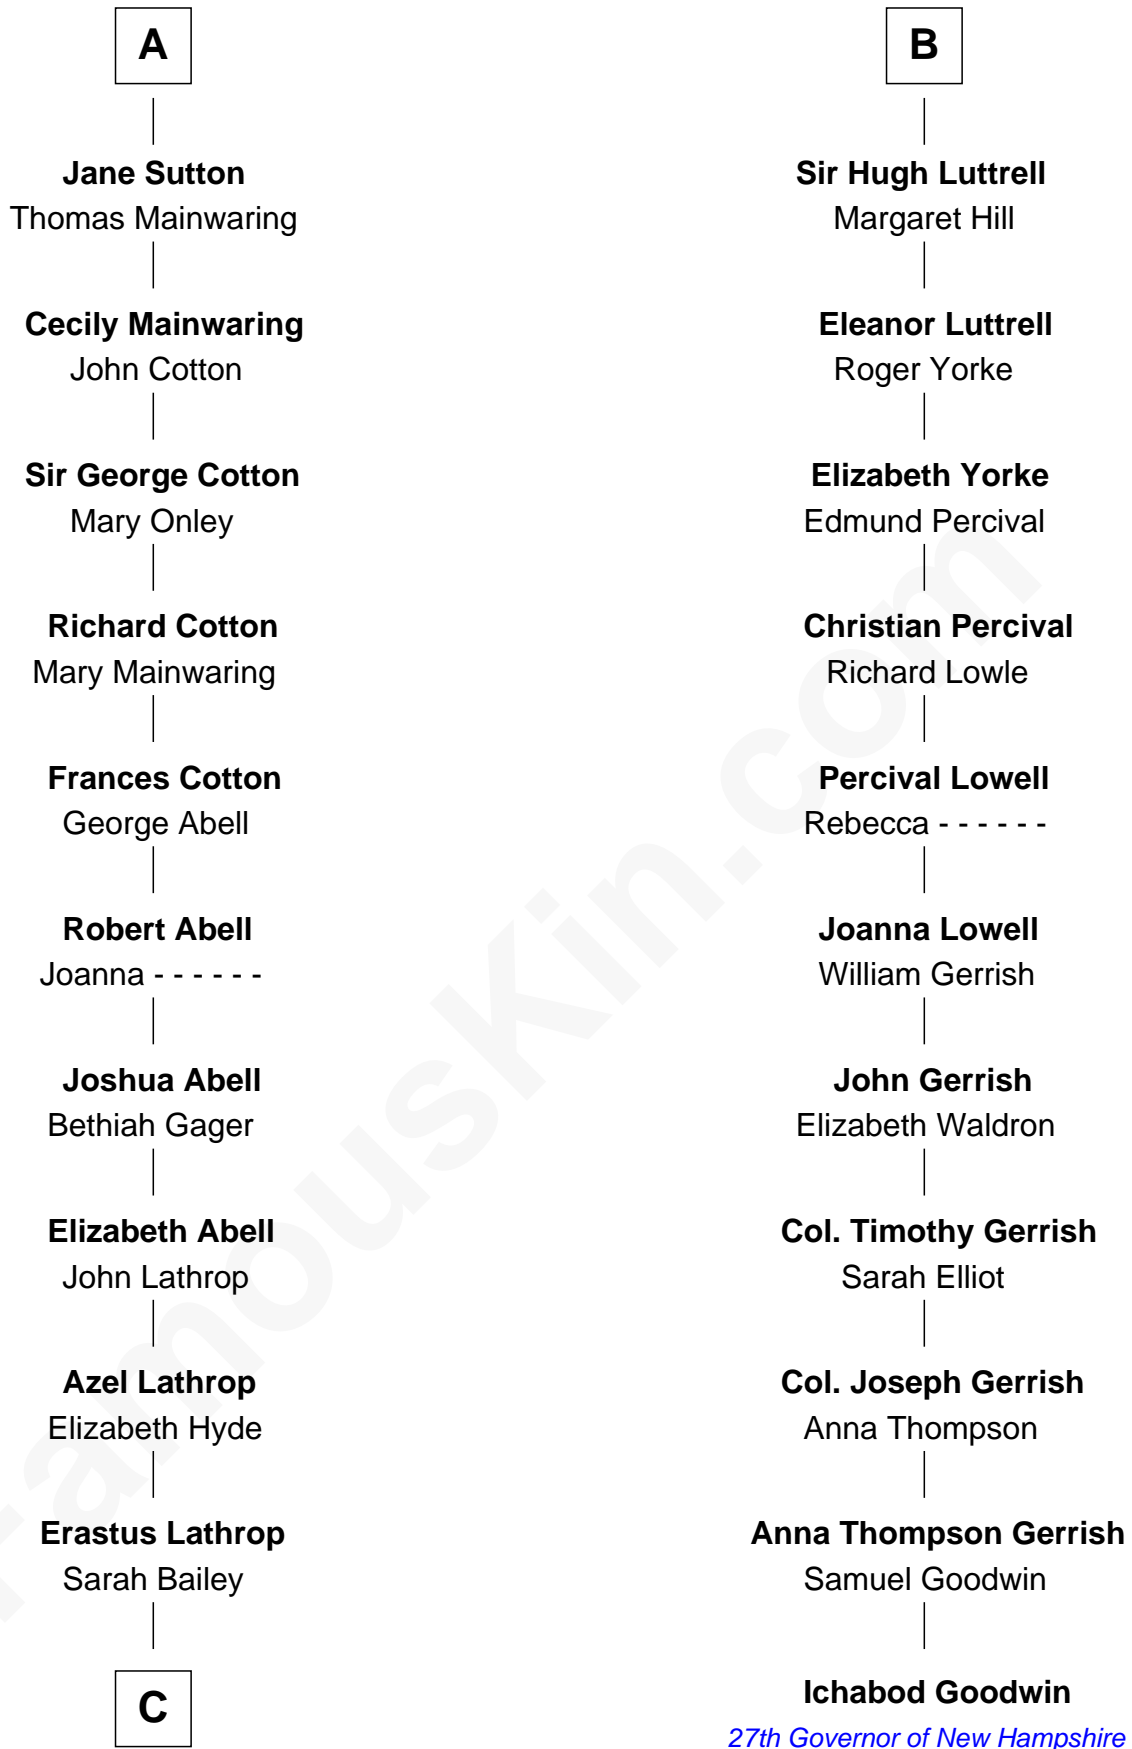

FamousKin.com Relationship Chart of

C. W. Post

Founder of Post Cereals

17th cousin 1 time removed of

Ichabod Goodwin

27th Governor of New Hampshire

Sir Hugh le Despencer

Aveline Basset

Catherine de Beaumont

Sir John Luttrell

Margaret Touchet

Sir James Luttrell

Elizabeth Courtenay

B

C

—
Caroline Cushman Lathrop