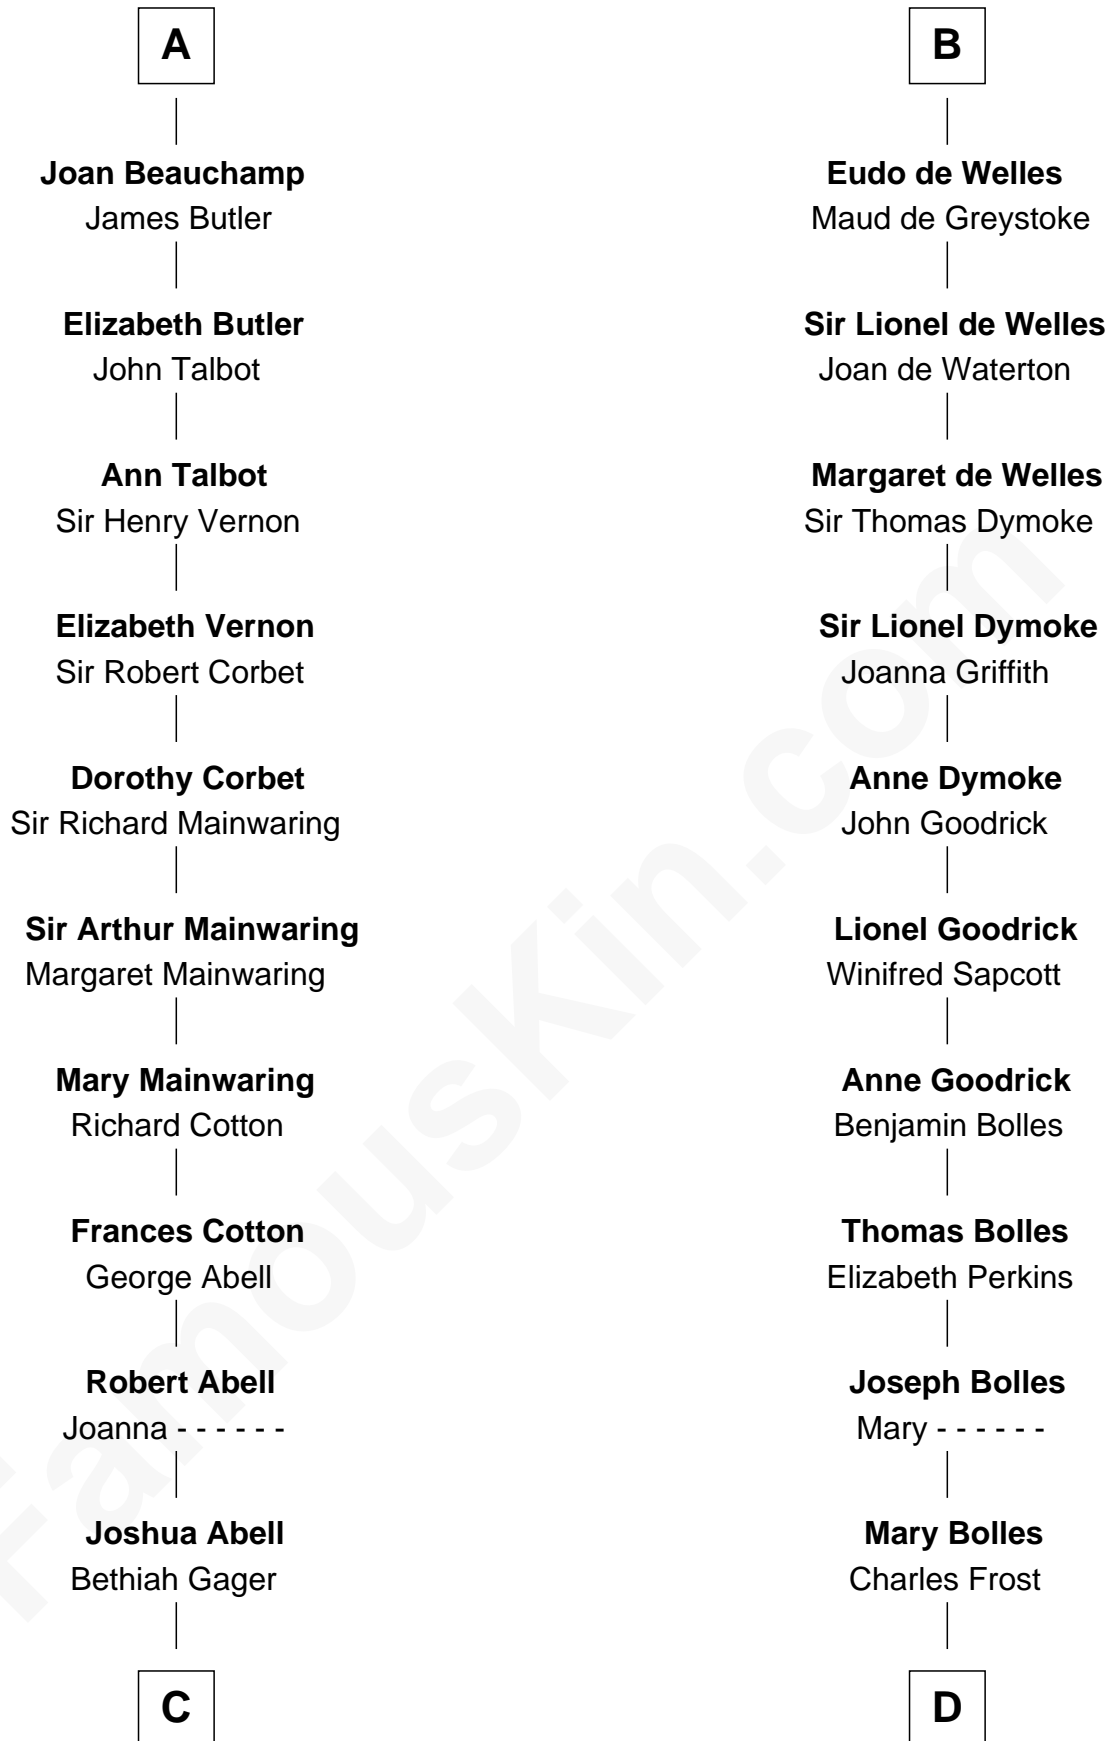

# FamousKin.com Relationship Chart of

**C. W. Post**

*Founder of Post Cereals*

21st cousin of

**Ichabod Goodwin**

*27th Governor of New Hampshire*

**Henry I, Duke of Brabant**

Mathilde of Boulogne

**Eleanor Plantagenet**

Richard Fitzalan

**Sir Richard Fitzalan**

Elizabeth de Bohun

**Joan Fitzalan**

Sir William Beauchamp

**A**

**Henry II, Duke of Brabant**

Marie of Hohenstaufen

**Matilda of Brabant**

Robert I, Count of Artois

**Blanche of Artois**

Edmund Plantagenet

**Henry Plantagenet**

Maud de Chaworth

**Joan of Lancaster**

John de Mowbray

**John de Mowbray**

Elizabeth de Segrave

**Eleanor de Mowbray**

John de Welles

**B**

**C**

**Elizabeth Abell**