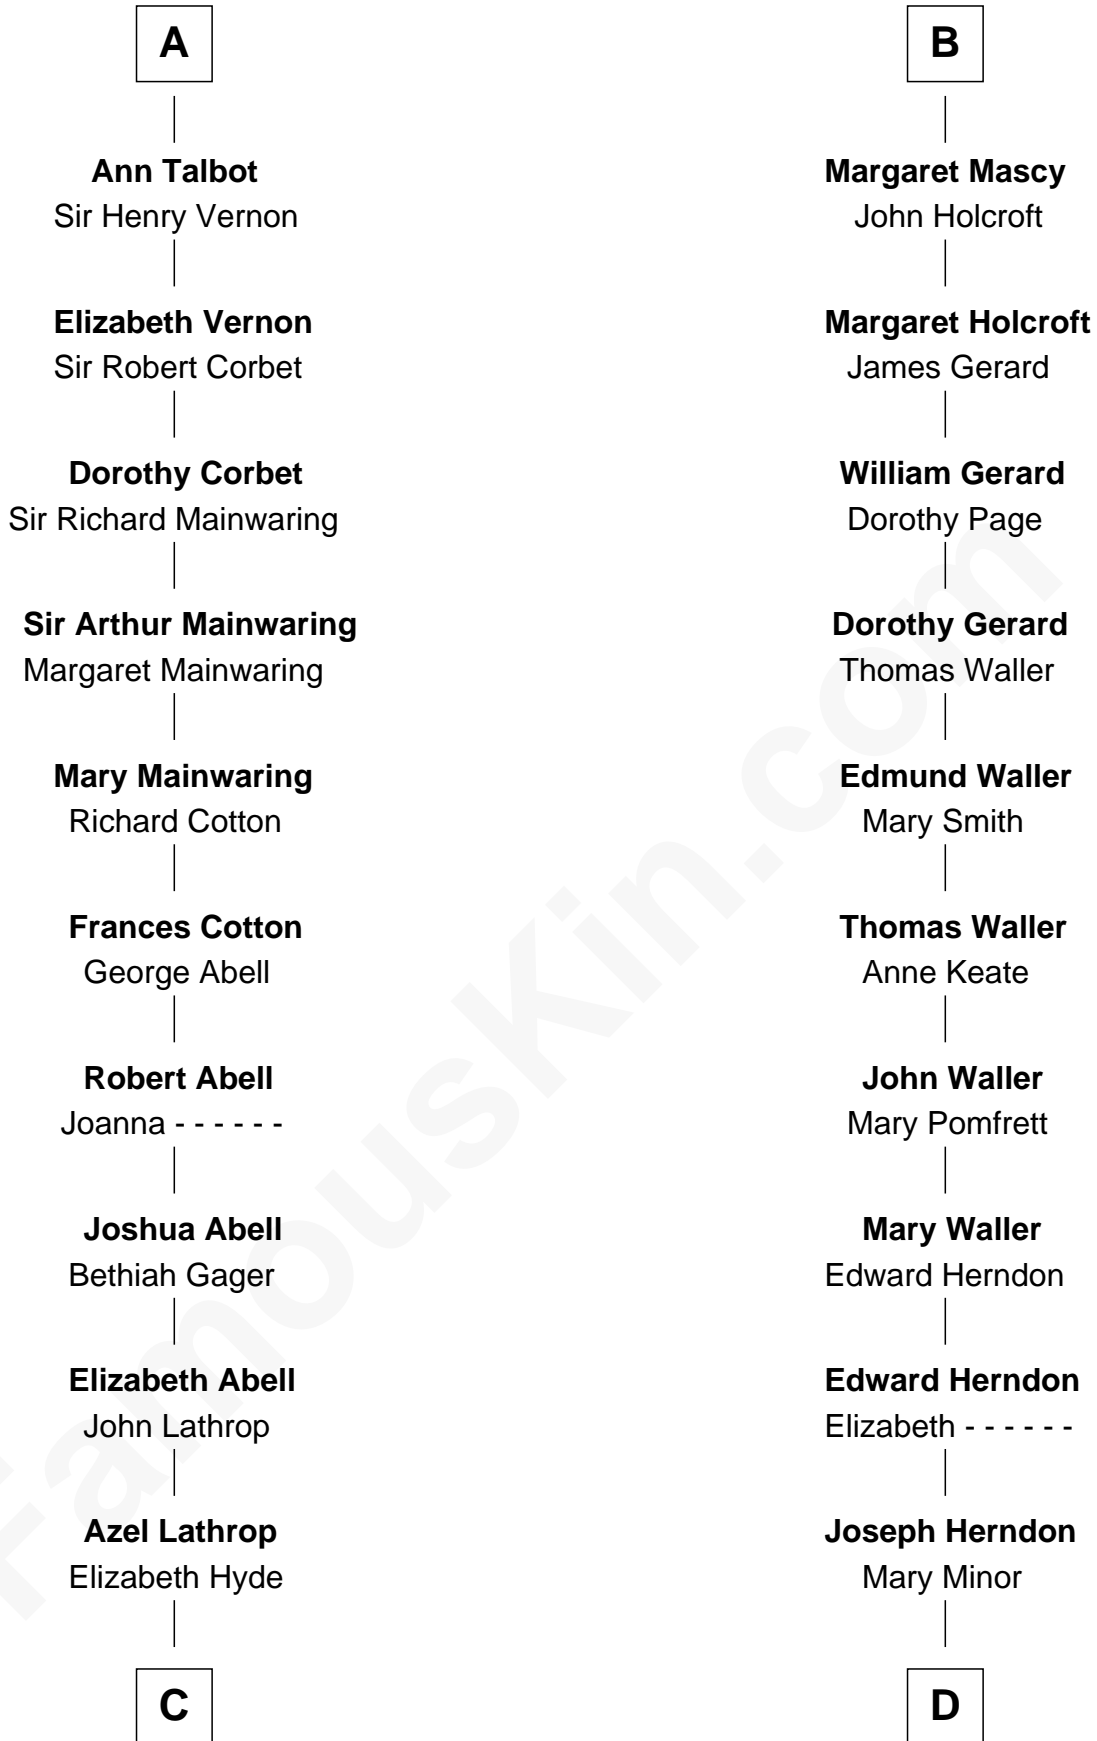

FamousKin.com

Relationship Chart of

C. W. Post

Founder of Post Cereals

18th cousin 1 time removed of

Capt. William Lewis Herndon

Captain of the ill fated S.S. Central America

C

Erastus Lathrop

Sarah Bailey

Caroline Cushman Lathrop

Charles Rollin Post

C. W. Post

Founder of Post Cereals

D

Dabney Herndon

Elizabeth Hull

Capt. William Lewis Herndon

Captain of the S.S. Central America

FamousKin.com