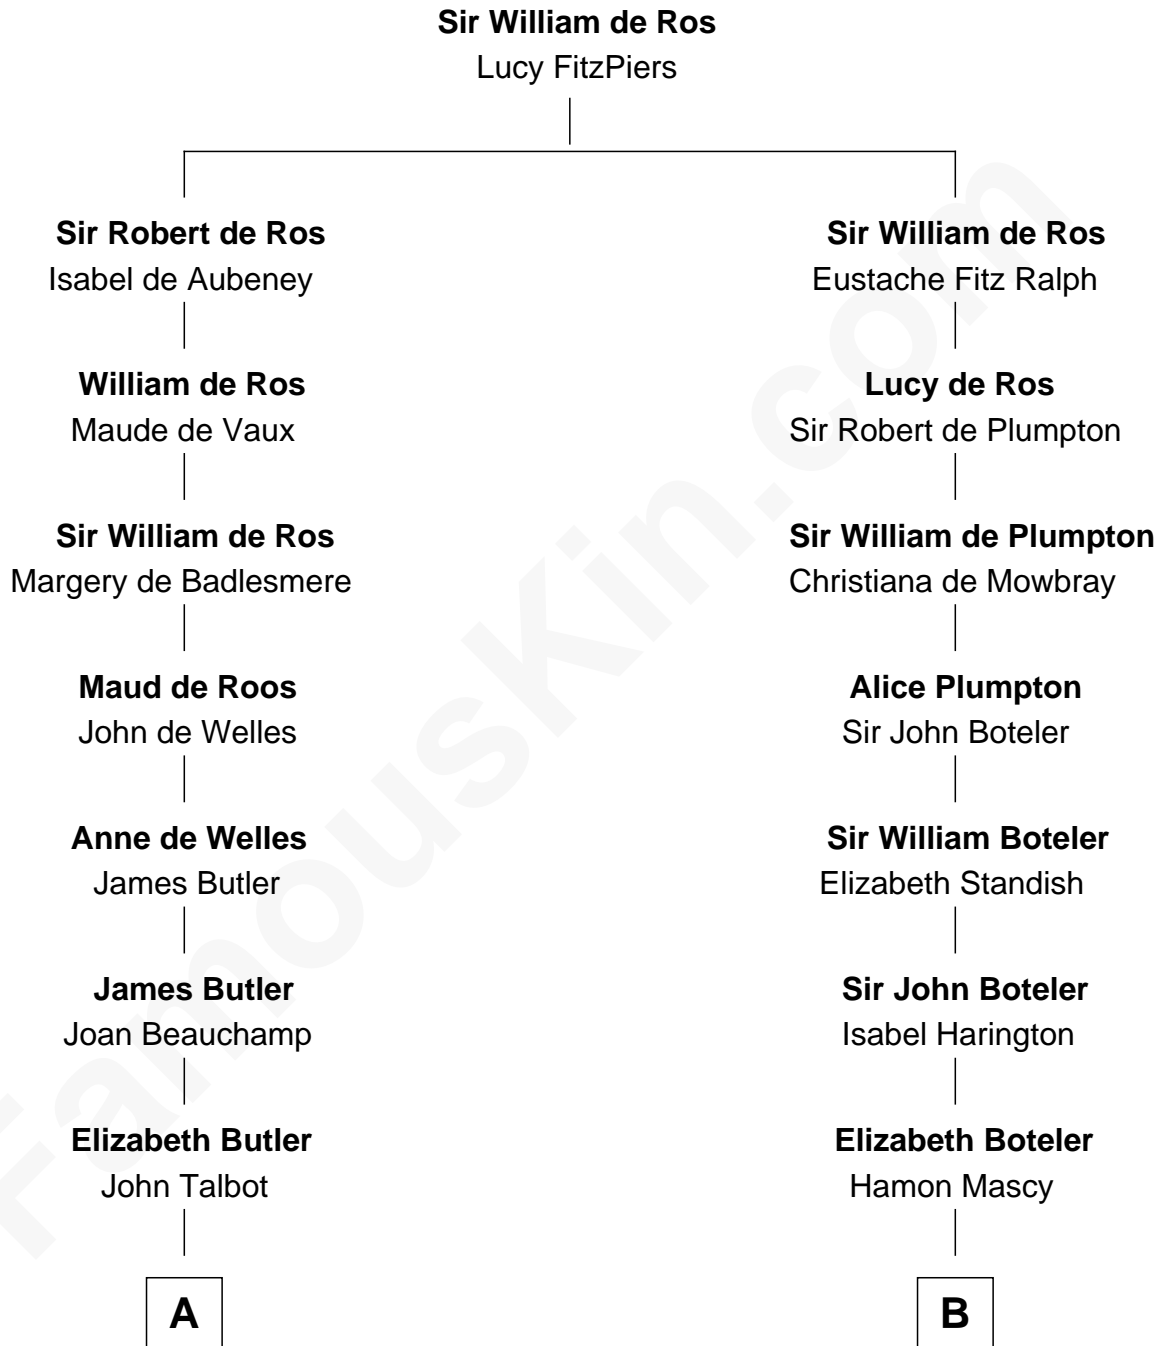

FamousKin.com

Relationship Chart of

C. W. Post

Founder of Post Cereals

18th cousin 1 time removed of

Capt. William Lewis Herndon

Captain of the ill fated S.S. Central America

C

Erastus Lathrop

Sarah Bailey

Caroline Cushman Lathrop

Charles Rollin Post

C. W. Post

Founder of Post Cereals

D

Dabney Herndon

Elizabeth Hull

Capt. William Lewis Herndon

Captain of the S.S. Central America

FamousKin.com