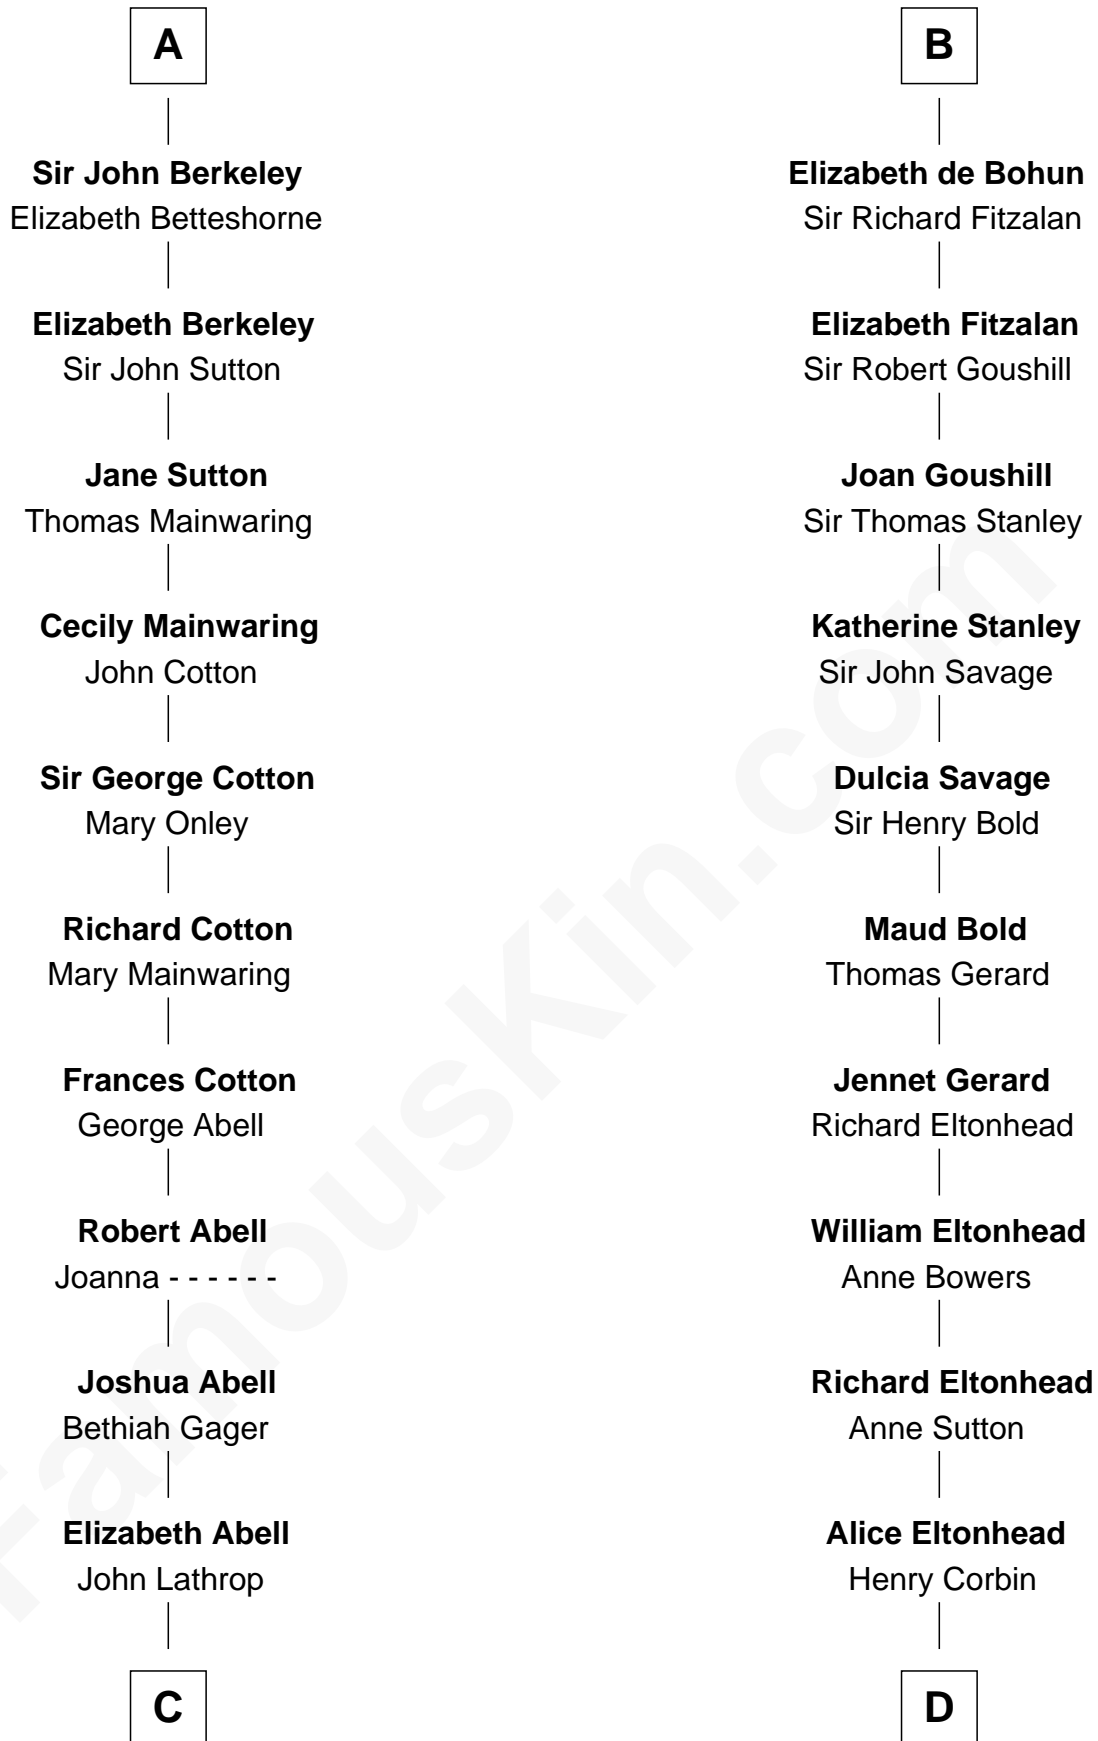

## Relationship Chart of

### C. W. Post

Founder of Post Cereals

19th cousin 1 time removed of

### Richard Henry Lee

Signer of the Declaration of Independence

Walter of Salisbury

**C**

**Azel Lathrop**  
Elizabeth Hyde

**Erastus Lathrop**  
Sarah Bailey

**Caroline Cushman Lathrop**  
Charles Rollin Post