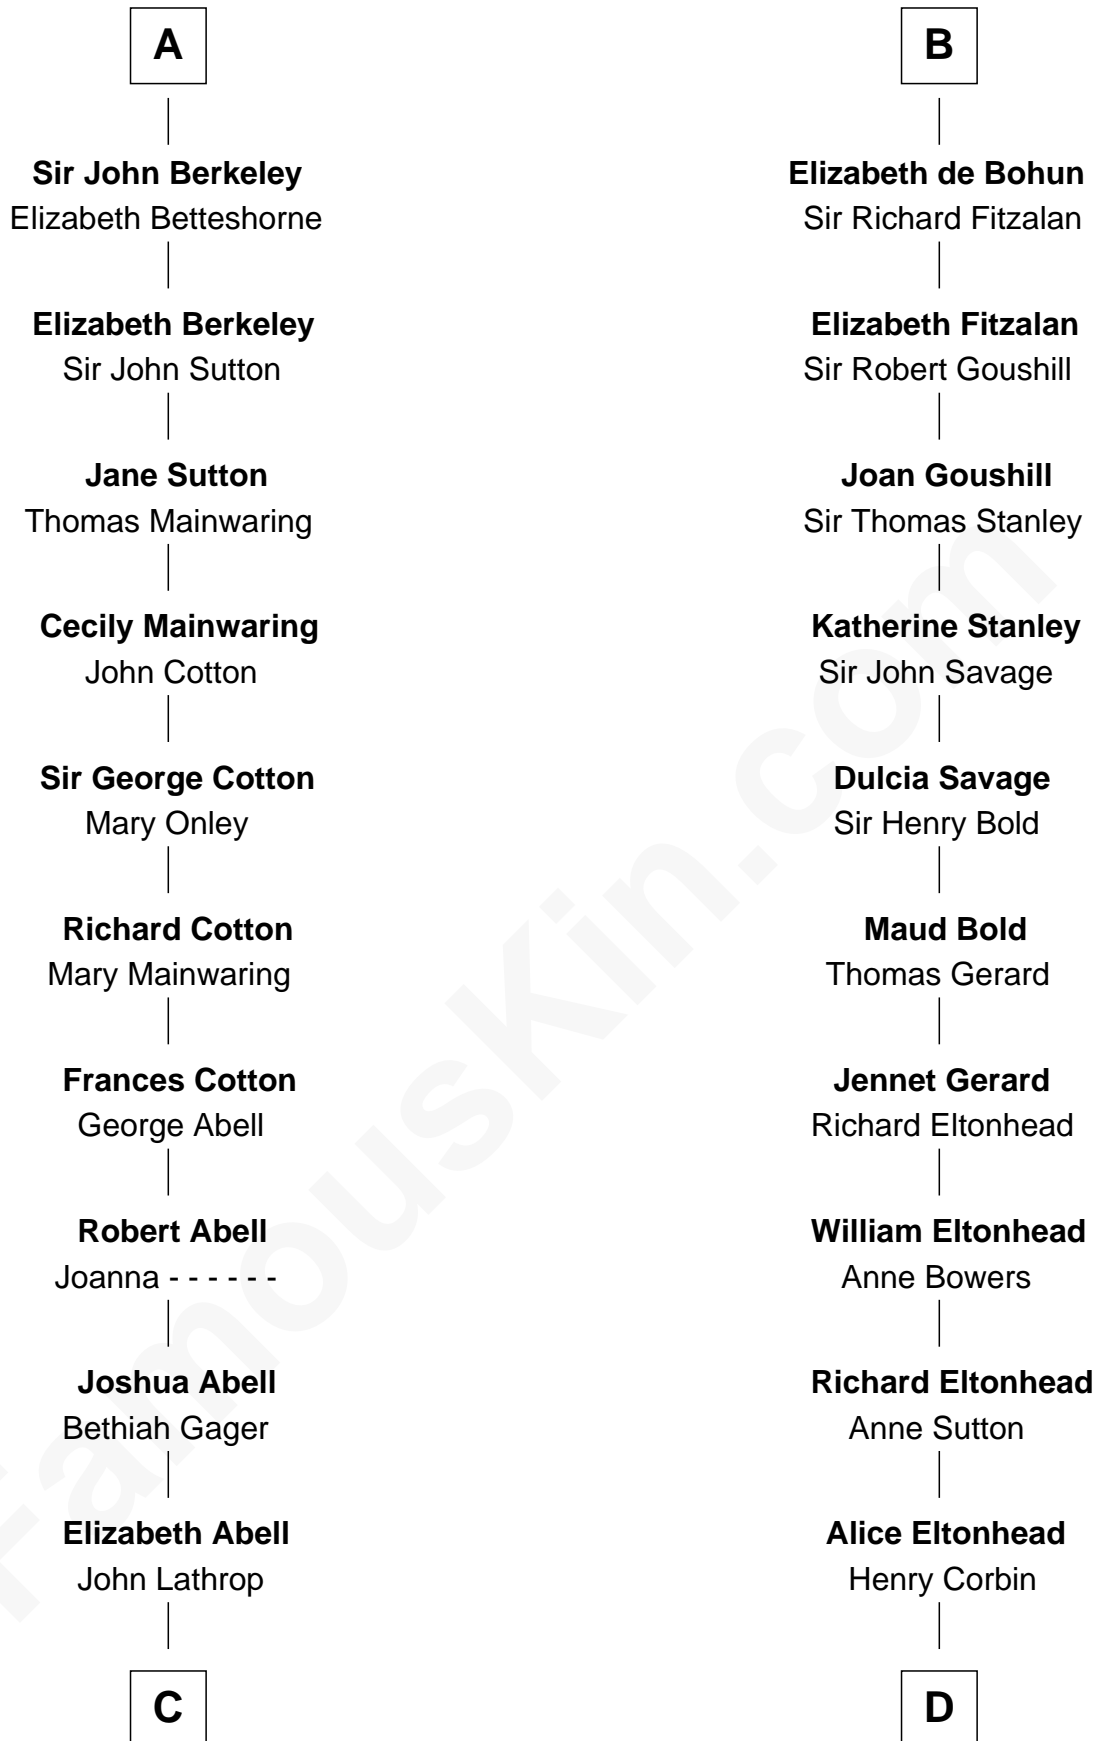

# FamousKin.com Relationship Chart of

**C. W. Post**

*Founder of Post Cereals*

19th cousin 1 time removed of

**Richard Henry Lee**

*Signer of the Declaration of Independence*

**Dermot MacMurrough**

Mor O'Toole

**C**

**Azel Lathrop**  
Elizabeth Hyde

**Erastus Lathrop**  
Sarah Bailey

**Caroline Cushman Lathrop**  
Charles Rollin Post

**C. W. Post**  
*Founder of Post Cereals*

**D**

**Laetitia Corbin**  
Richard Lee