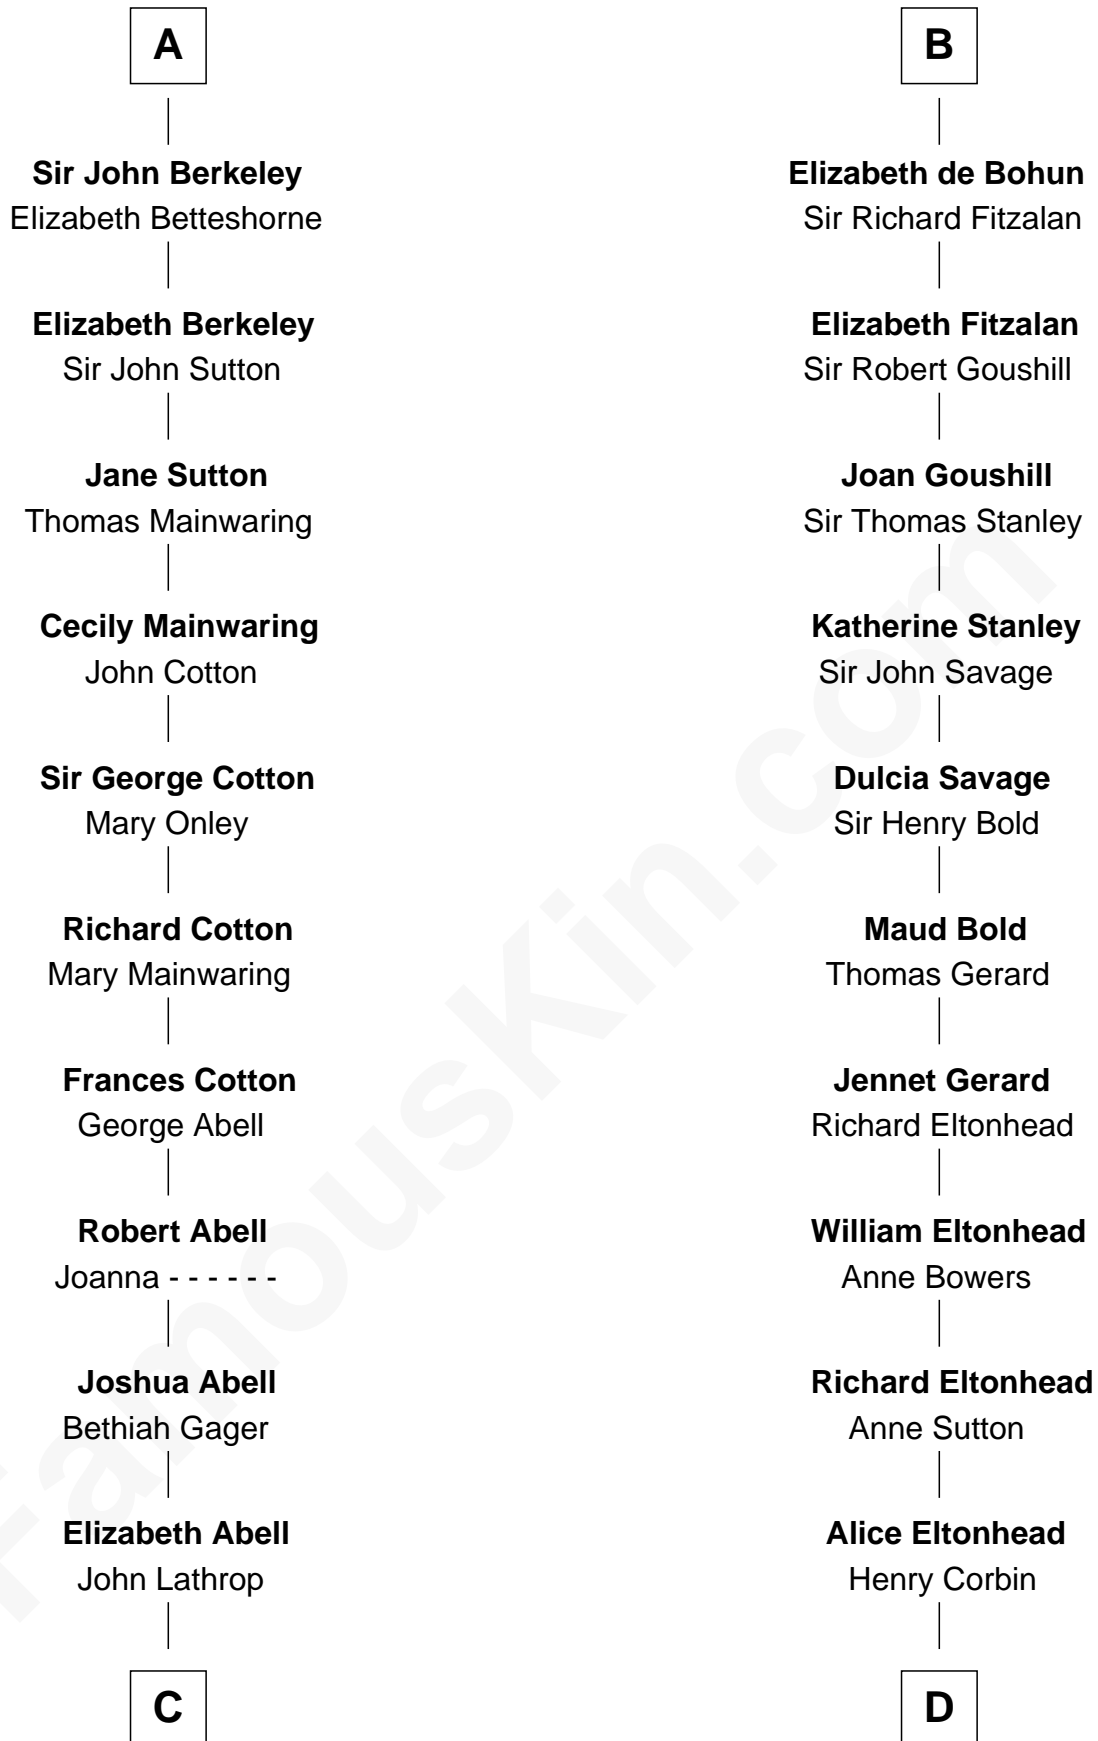

FamousKin.com Relationship Chart of

C. W. Post

Founder of Post Cereals

19th cousin 1 time removed of

Richard Henry Lee

Signer of the Declaration of Independence

Robert of Gloucester

Mabel FitzHamon

Juliana FitzMaurice

Margaret de Clare

Bartholomew de Badlesmere

Elizabeth de Badlesmere

Sir William de Bohun

B

C

Azel Lathrop
Elizabeth Hyde