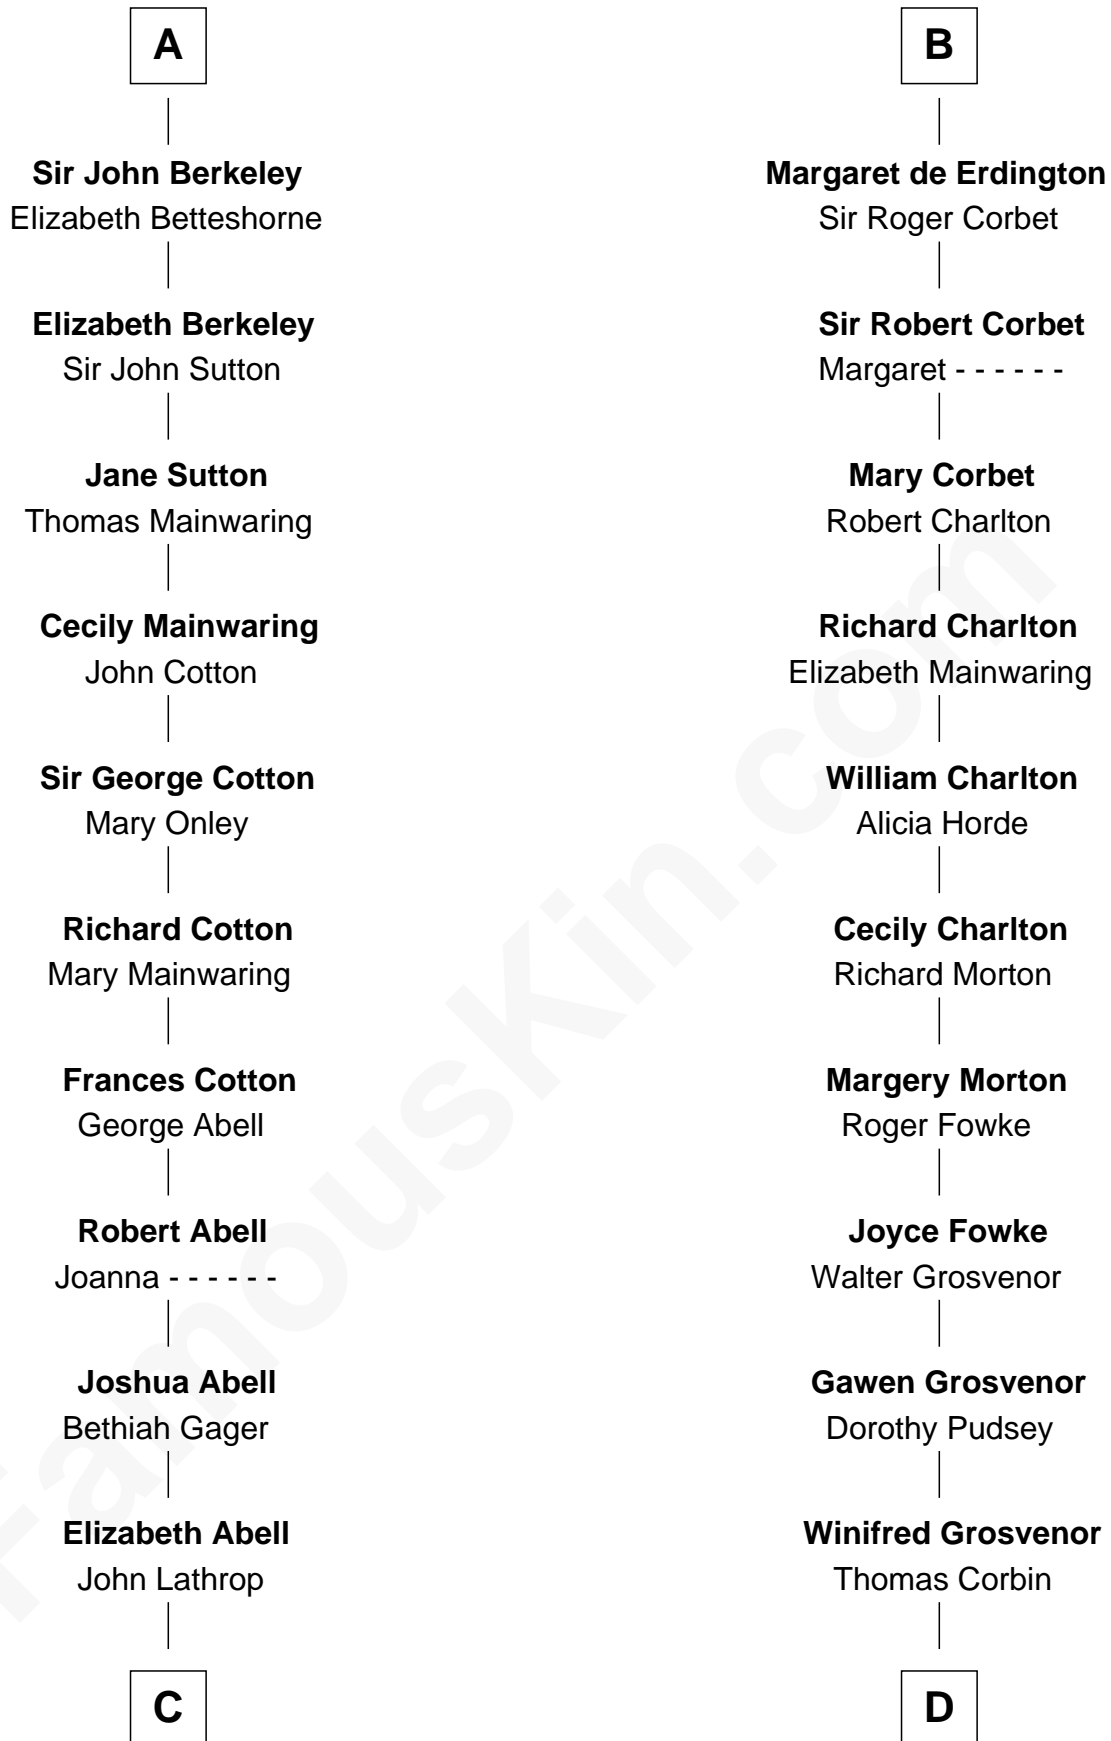

# FamousKin.com Relationship Chart of

**C. W. Post**

*Founder of Post Cereals*

20th cousin of

**Richard Henry Lee**

*Signer of the Declaration of Independence*

**Ranulf III le Meschin**

Lucy of Bolingbroke

Maud of Gloucester

**Hugh de Kevelioc**

Bertrade de Montfort

**Mabel of Chester**

William d'Aubeny

**Nichole d'Aubeny**

Sir Roger de Somery

**Maud de Somery**

Sir Henry de Erdington

**Sir Henry de Erdington**

Joan de Wolvey

**Sir Giles de Erdington**

Elizabeth de Tolthorpe

**B**

**C**

**Azel Lathrop**  
Elizabeth Hyde

**Erastus Lathrop**  
Sarah Bailey

**Caroline Cushman Lathrop**  
Charles Rollin Post

**C. W. Post**  
*Founder of Post Cereals*

**D**

**Henry Corbin**  
Alice Eltonhead

**Laetitia Corbin**  
Richard Lee

**Gov. Thomas Lee**  
Hannah Ludwell