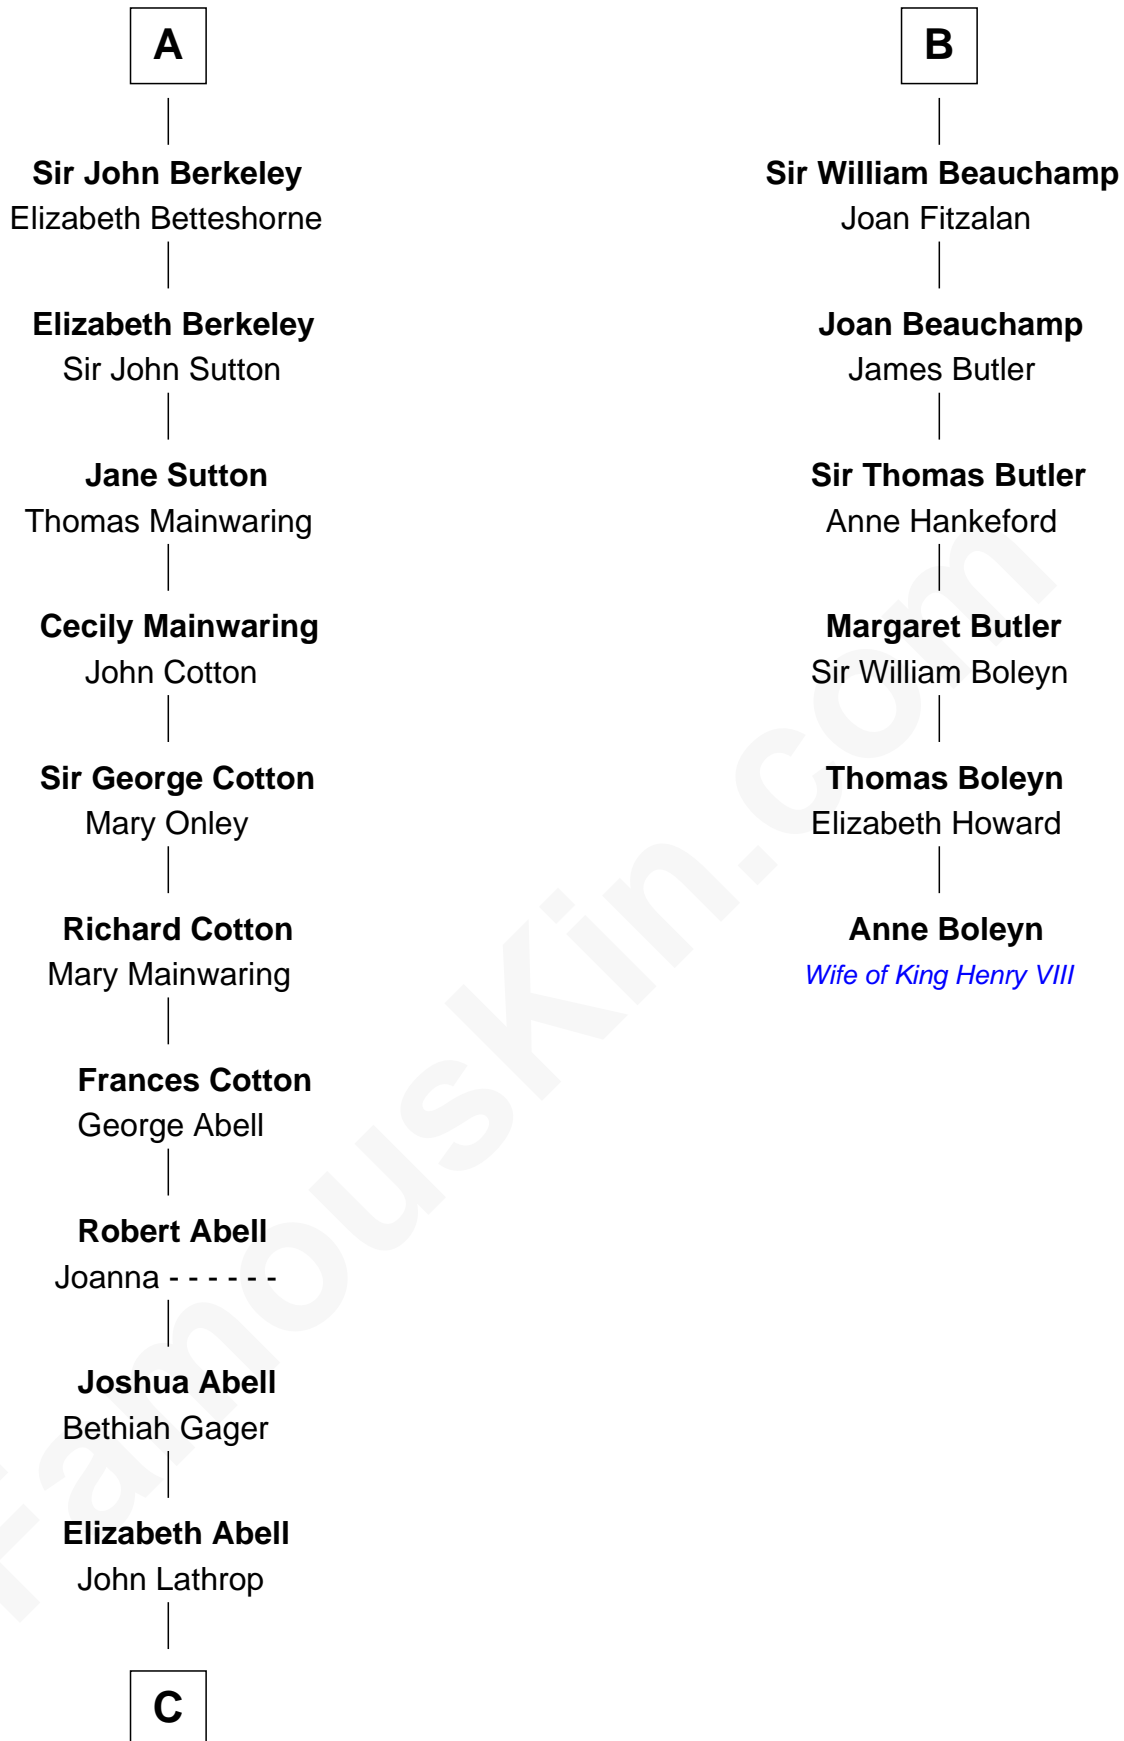

FamousKin.com Relationship Chart of

C. W. Post

Founder of Post Cereals

12th cousin 8 times removed of

Anne Boleyn

2nd Wife of King Henry VIII

Walter of Salisbury

C

—
Azel Lathrop
Elizabeth Hyde

—
Erastus Lathrop
Sarah Bailey

—
Caroline Cushman Lathrop
Charles Rollin Post

—
C. W. Post
Founder of Post Cereals

FamousKin.com