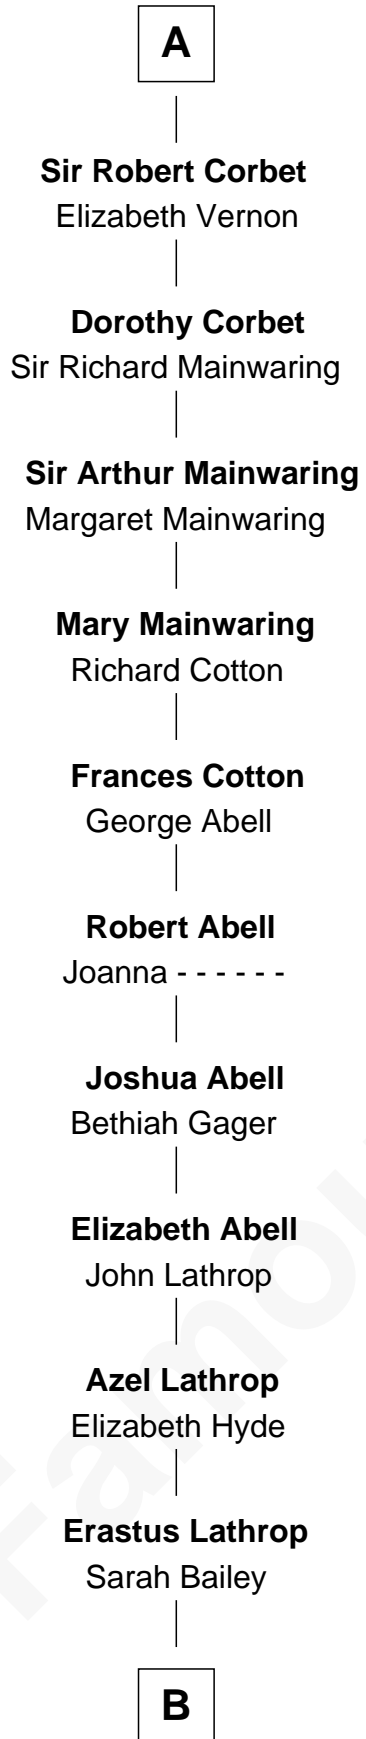

FamousKin.com Relationship Chart of

C. W. Post

Founder of Post Cereals

6th cousin 12 times removed of

Anne Boleyn

2nd Wife of King Henry VIII

B

—
Caroline Cushman Lathrop

Charles Rollin Post

—
C. W. Post

Founder of Post Cereals

FamousKin.com