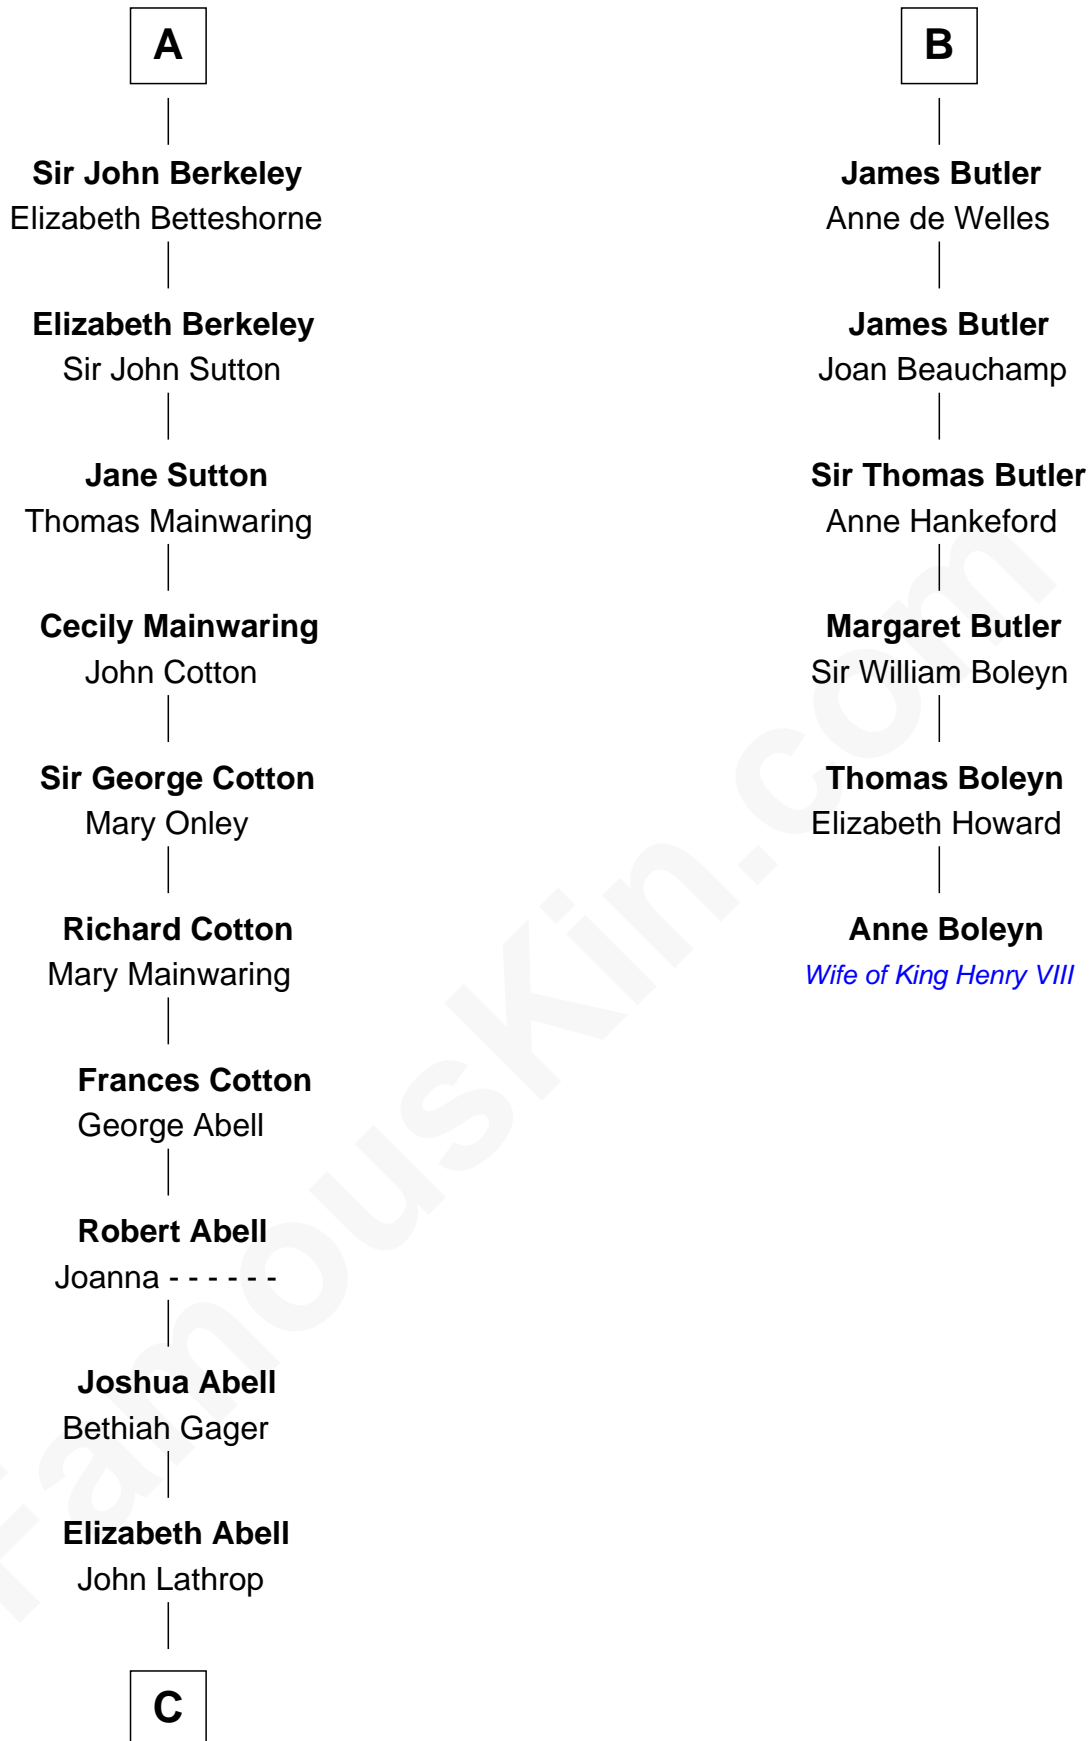

FamousKin.com Relationship Chart of

C. W. Post

Founder of Post Cereals

12th cousin 8 times removed of

Anne Boleyn

2nd Wife of King Henry VIII

Geoffrey Plantagenet

Maud of England

Henry II, King of England

Eleanor of Aquitaine

John, King of England

----- De Warenne

Sir Richard FitzRoy

Rose de Dover

Isabel de Dover

Sir Maurice de Berkeley

Eleanor of Aquitaine

John, King of England

Isabelle of Angoulême

Henry III, King of England

Eleanor of Provence

Edward I, King of England

Eleanor of Castile

Elizabeth Plantagenet

Humphrey de Bohun

Eleanor de Bohun

Sir James le Boteler

James le Boteler

Elizabeth Darcy

B

C

—
Azel Lathrop
Elizabeth Hyde