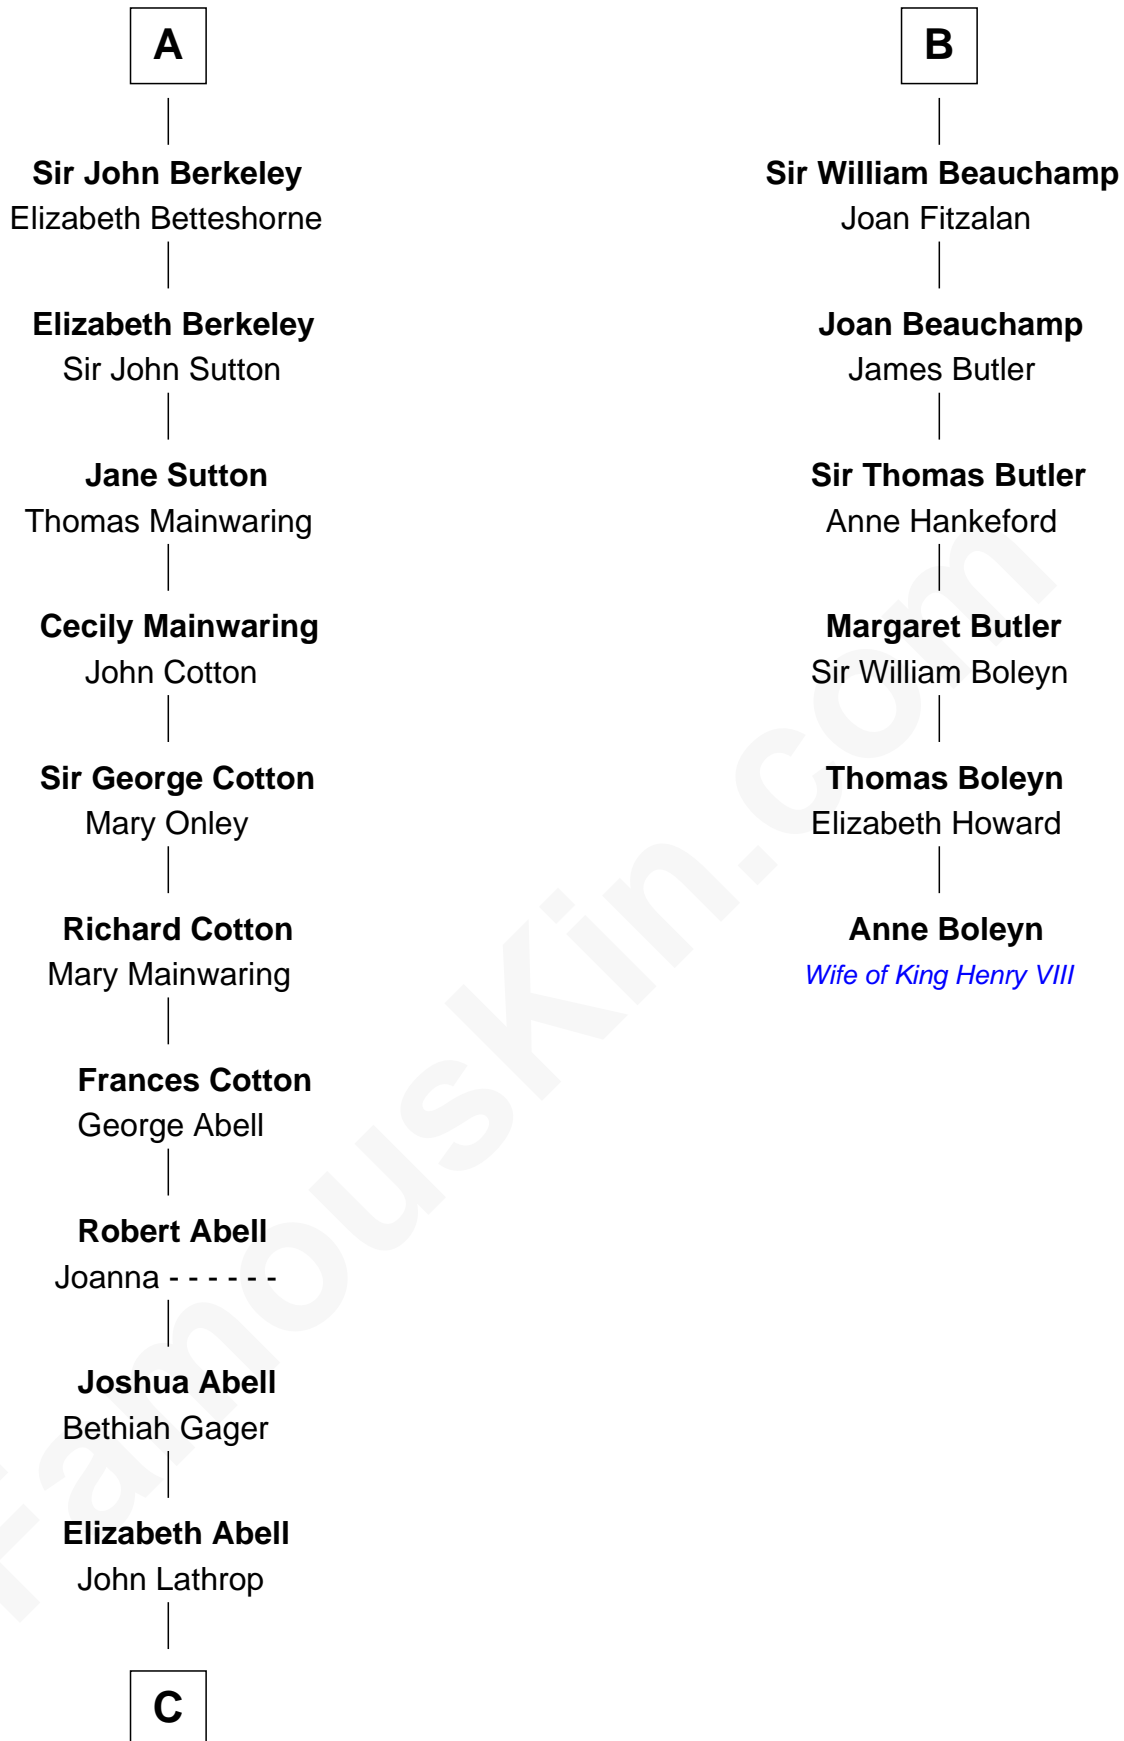

FamousKin.com Relationship Chart of

C. W. Post

Founder of Post Cereals

12th cousin 8 times removed of

Anne Boleyn

2nd Wife of King Henry VIII

Dermot MacMurrough

Mor O'Toole

C

—
Azel Lathrop
Elizabeth Hyde

—
Erastus Lathrop
Sarah Bailey

—
Caroline Cushman Lathrop
Charles Rollin Post

—
C. W. Post
Founder of Post Cereals

FamousKin.com