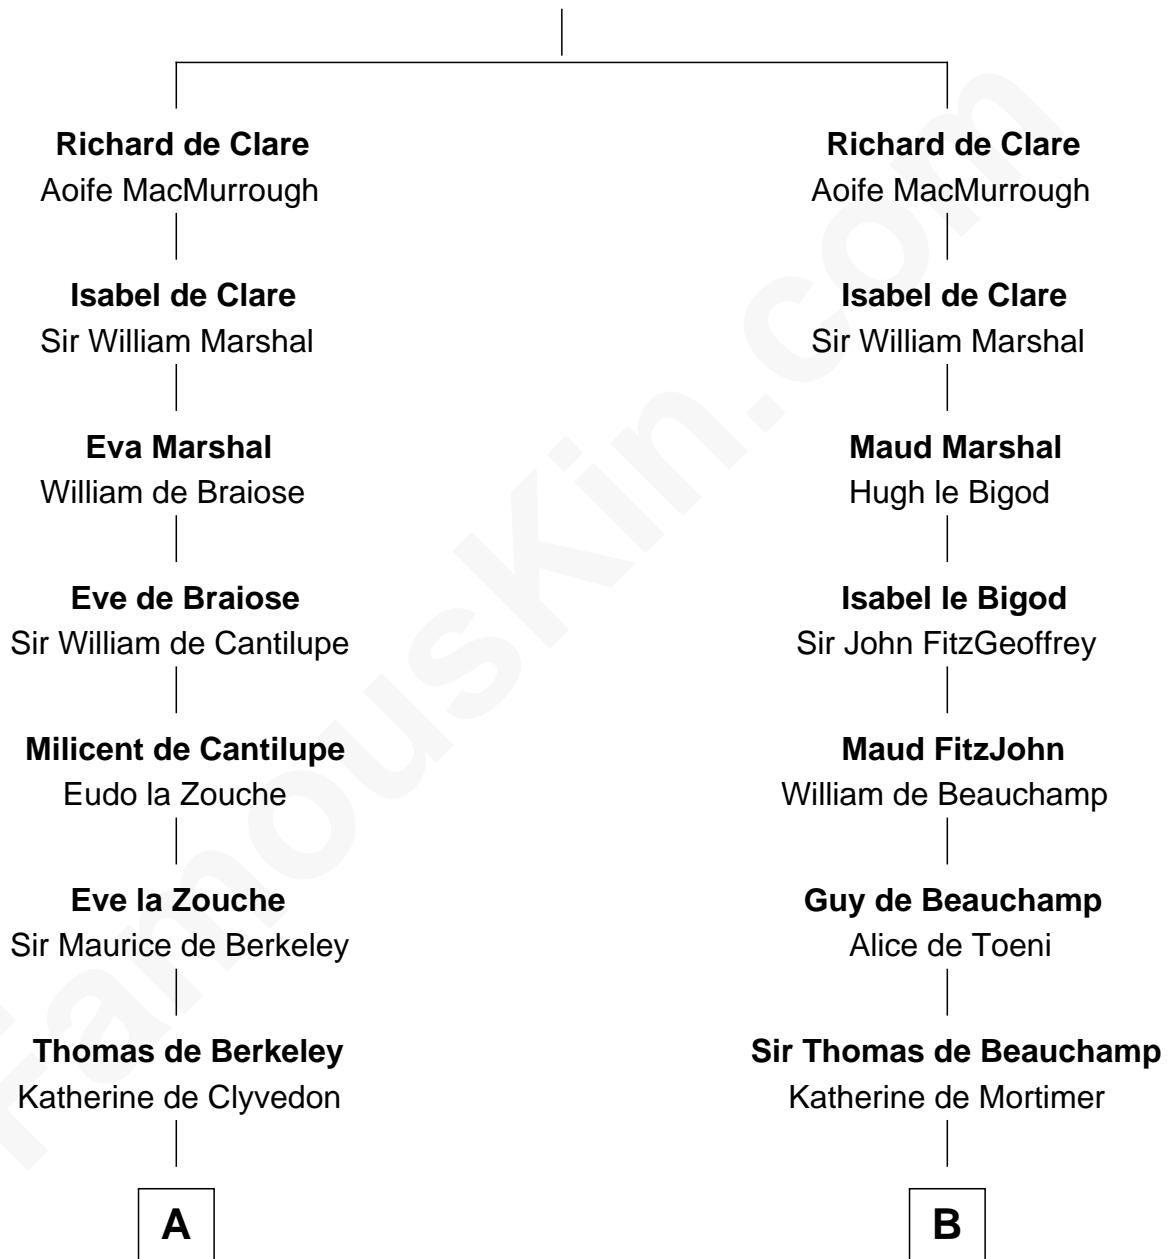

# FamousKin.com Relationship Chart of

**C. W. Post**

*Founder of Post Cereals*

12th cousin 8 times removed of

**Anne Boleyn**

*2nd Wife of King Henry VIII*

**Gilbert Fitzgilbert de Clare**

Isabel de Beaumont

FamousKin.com