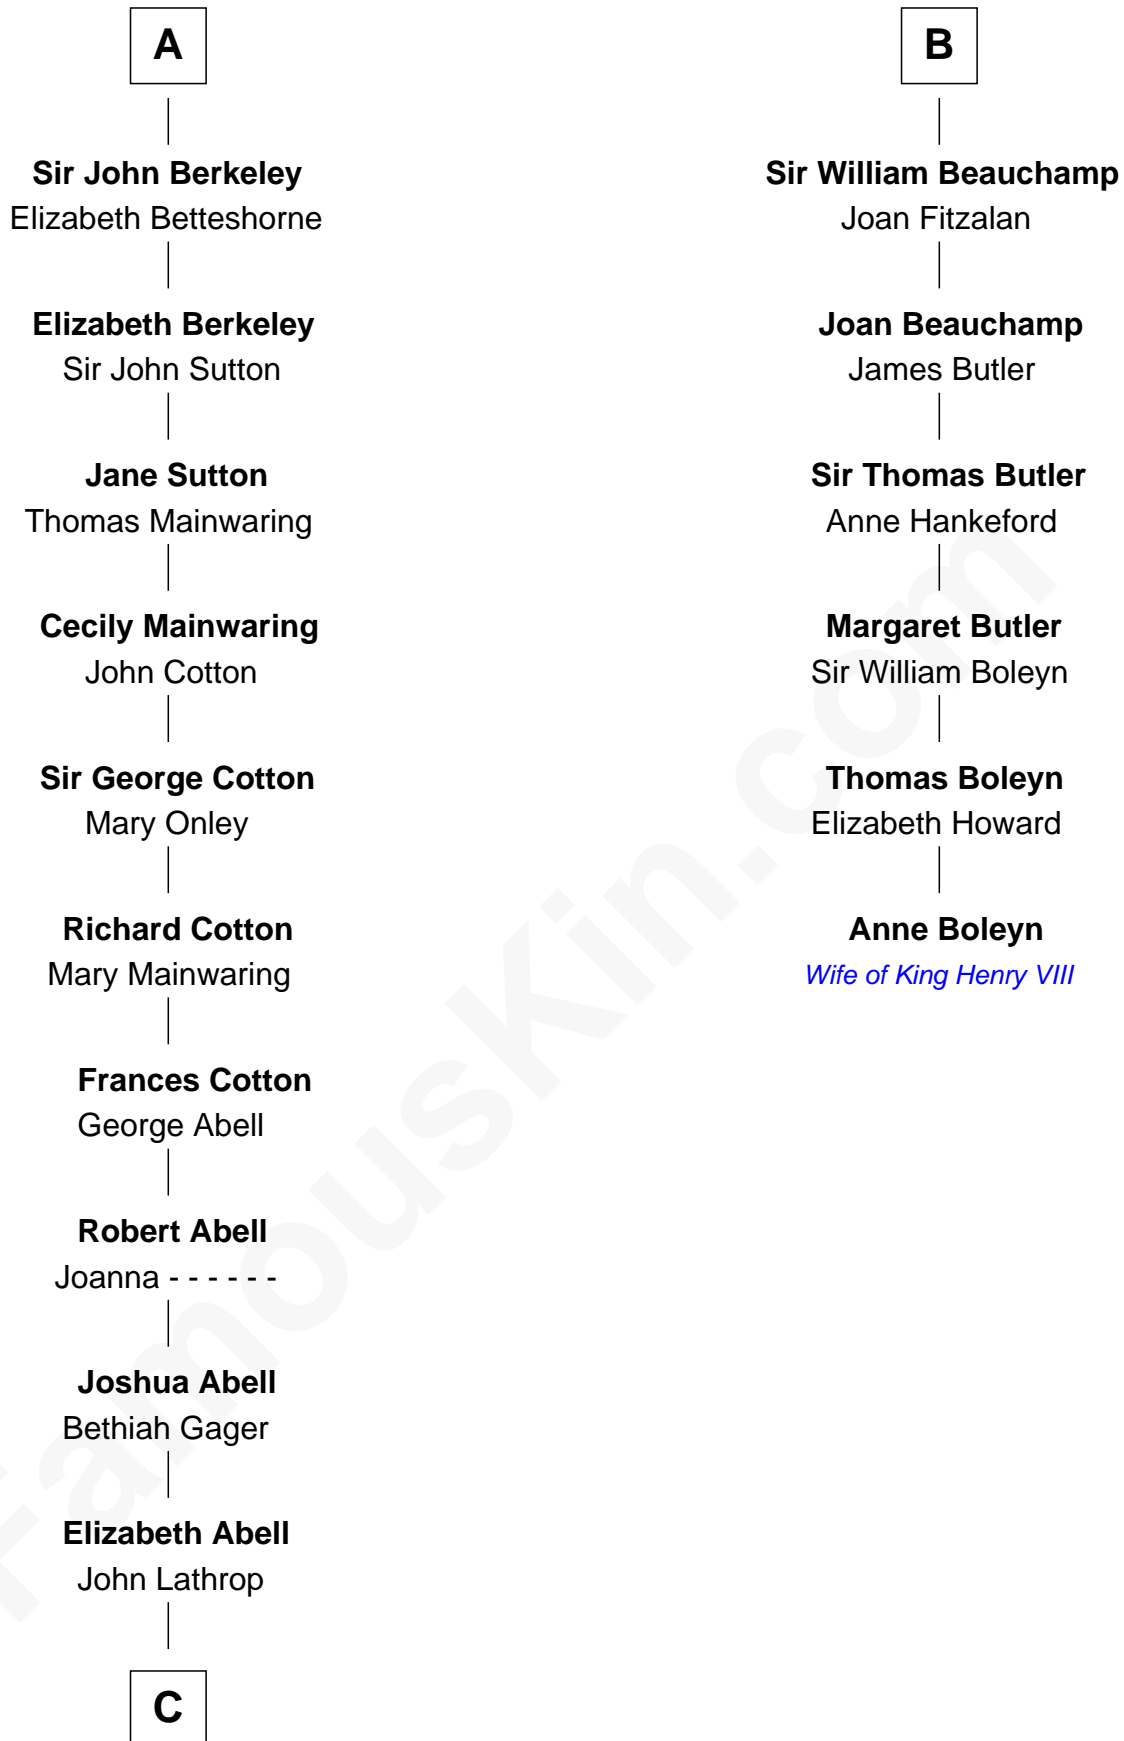

# FamousKin.com Relationship Chart of

**C. W. Post**

*Founder of Post Cereals*

12th cousin 8 times removed of

**Anne Boleyn**

*2nd Wife of King Henry VIII*

**Gilbert Fitzgilbert de Clare**

Isabel de Beaumont

FamousKin.com