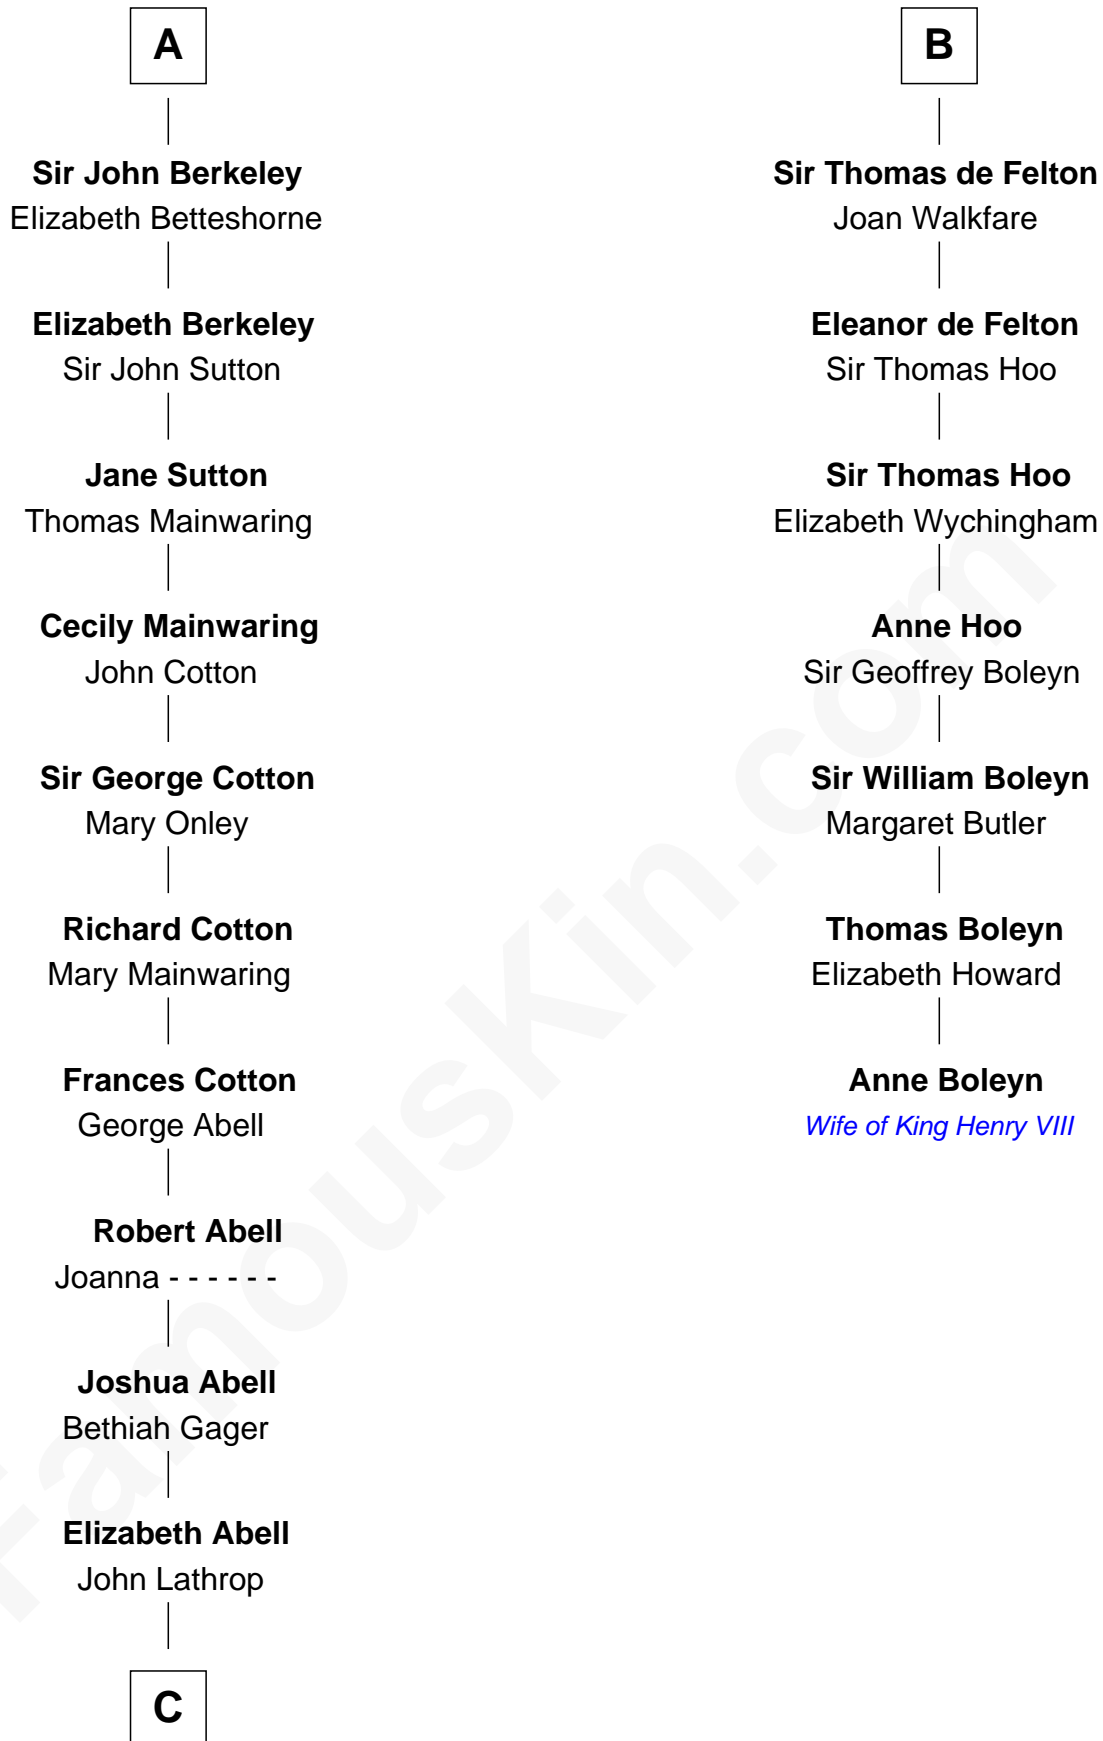

FamousKin.com Relationship Chart of

C. W. Post

Founder of Post Cereals

13th cousin 7 times removed of

Anne Boleyn

2nd Wife of King Henry VIII

Robert of Gloucester

Mabel FitzHamon

John IV le Strange

Hawise le Strange

Robert de Felton

Sir John de Felton

Sibyl - - - - -

B

C

—
Azel Lathrop
Elizabeth Hyde