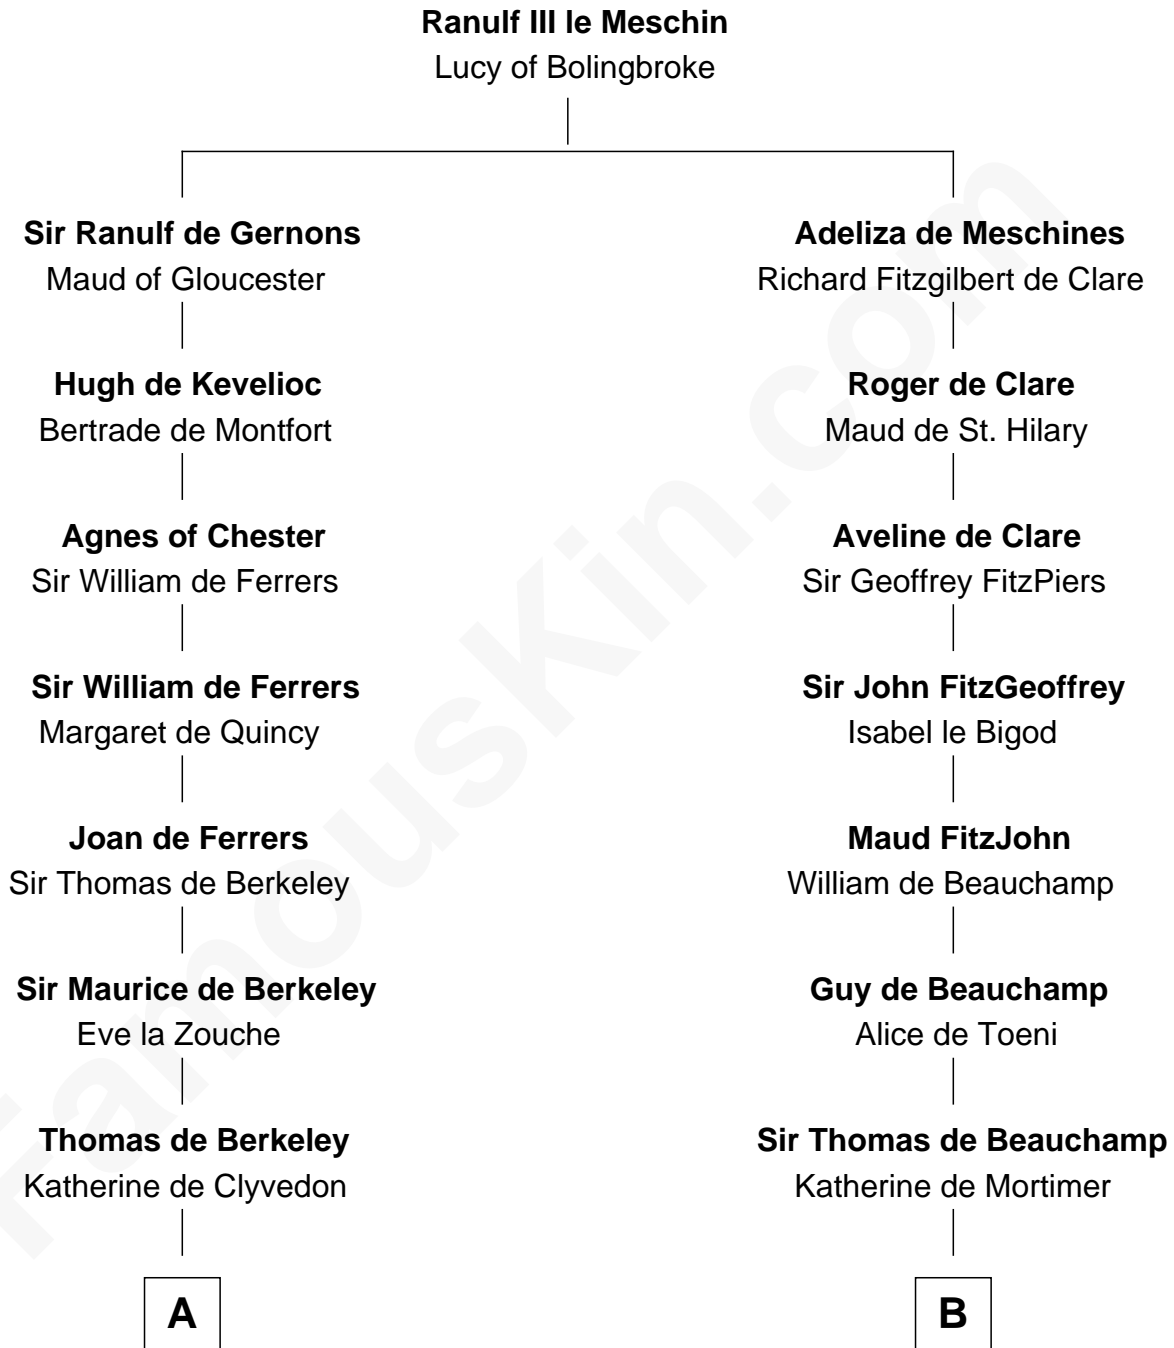

FamousKin.com Relationship Chart of

C. W. Post

Founder of Post Cereals

12th cousin 8 times removed of

Anne Boleyn

2nd Wife of King Henry VIII

C

—
Azel Lathrop
Elizabeth Hyde

—
Erastus Lathrop
Sarah Bailey

—
Caroline Cushman Lathrop
Charles Rollin Post

—
C. W. Post
Founder of Post Cereals

FamousKin.com