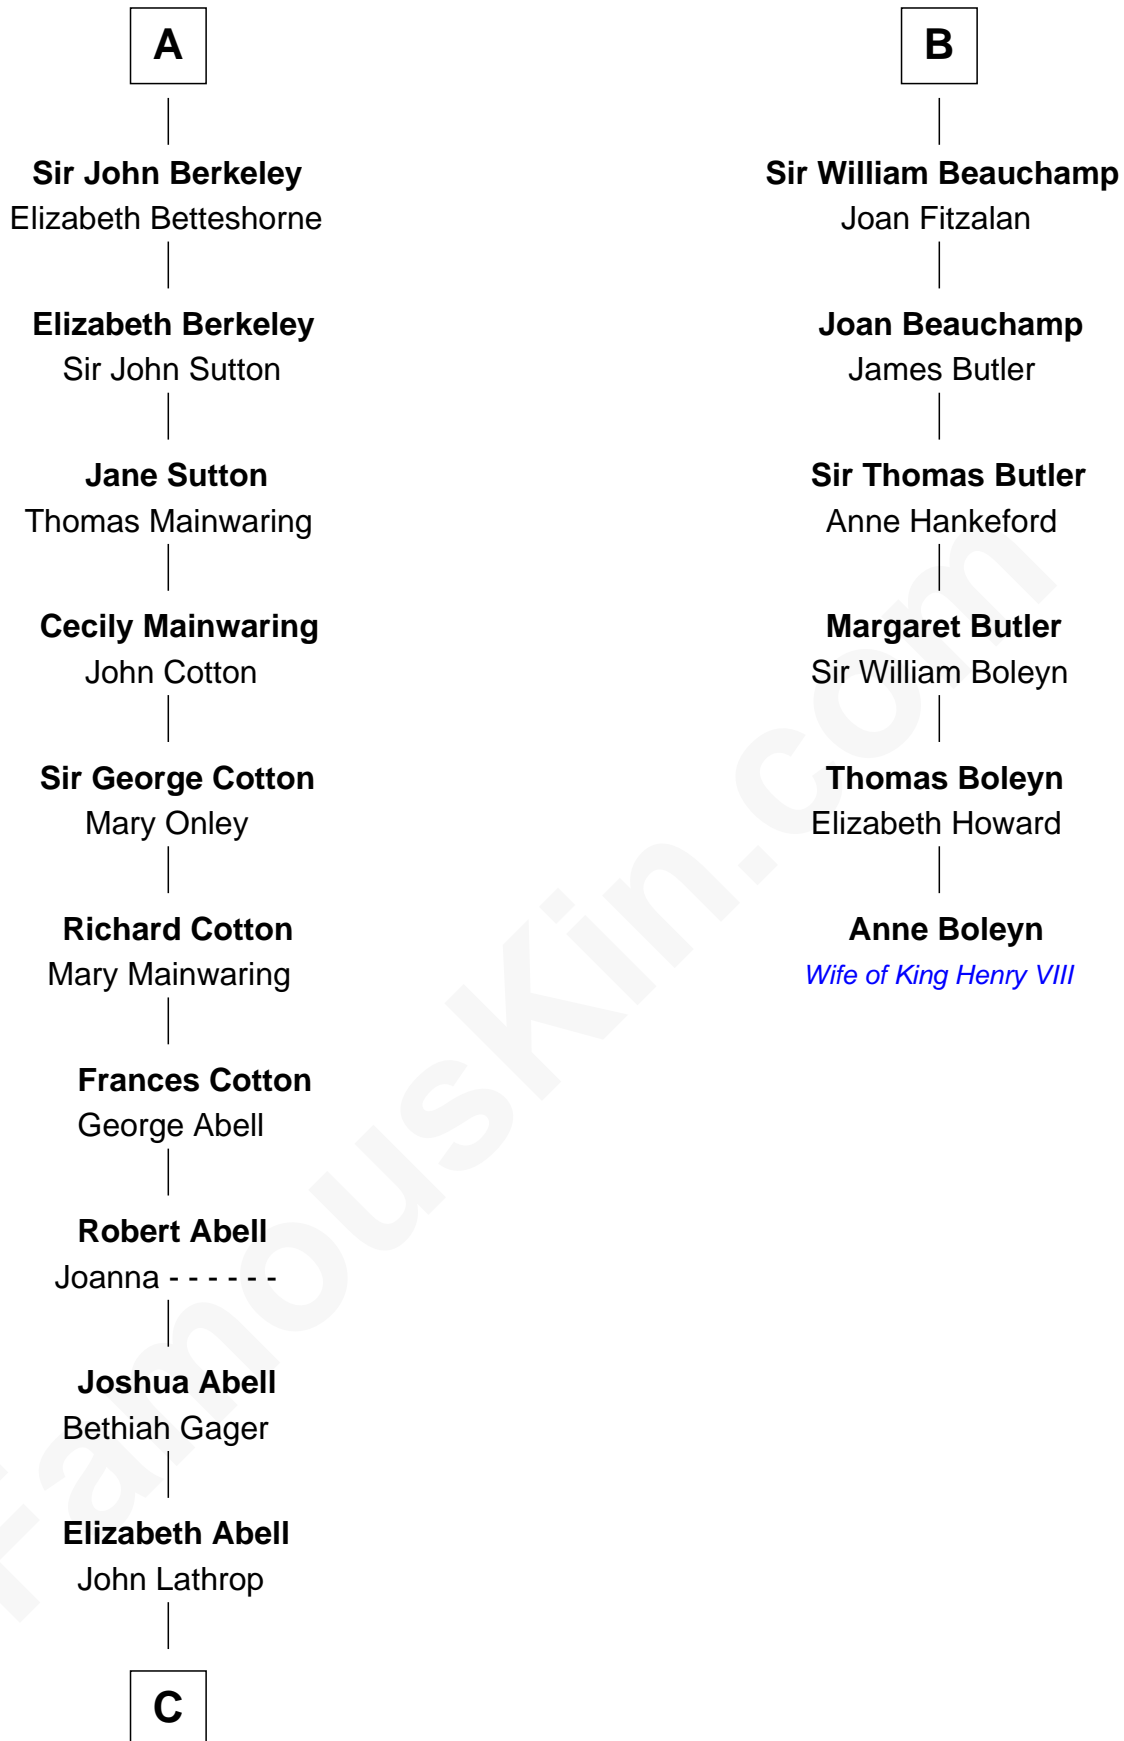

FamousKin.com Relationship Chart of

C. W. Post

Founder of Post Cereals

12th cousin 8 times removed of

Anne Boleyn

2nd Wife of King Henry VIII

C

—
Azel Lathrop
Elizabeth Hyde

—
Erastus Lathrop
Sarah Bailey

—
Caroline Cushman Lathrop
Charles Rollin Post

—
C. W. Post
Founder of Post Cereals

FamousKin.com