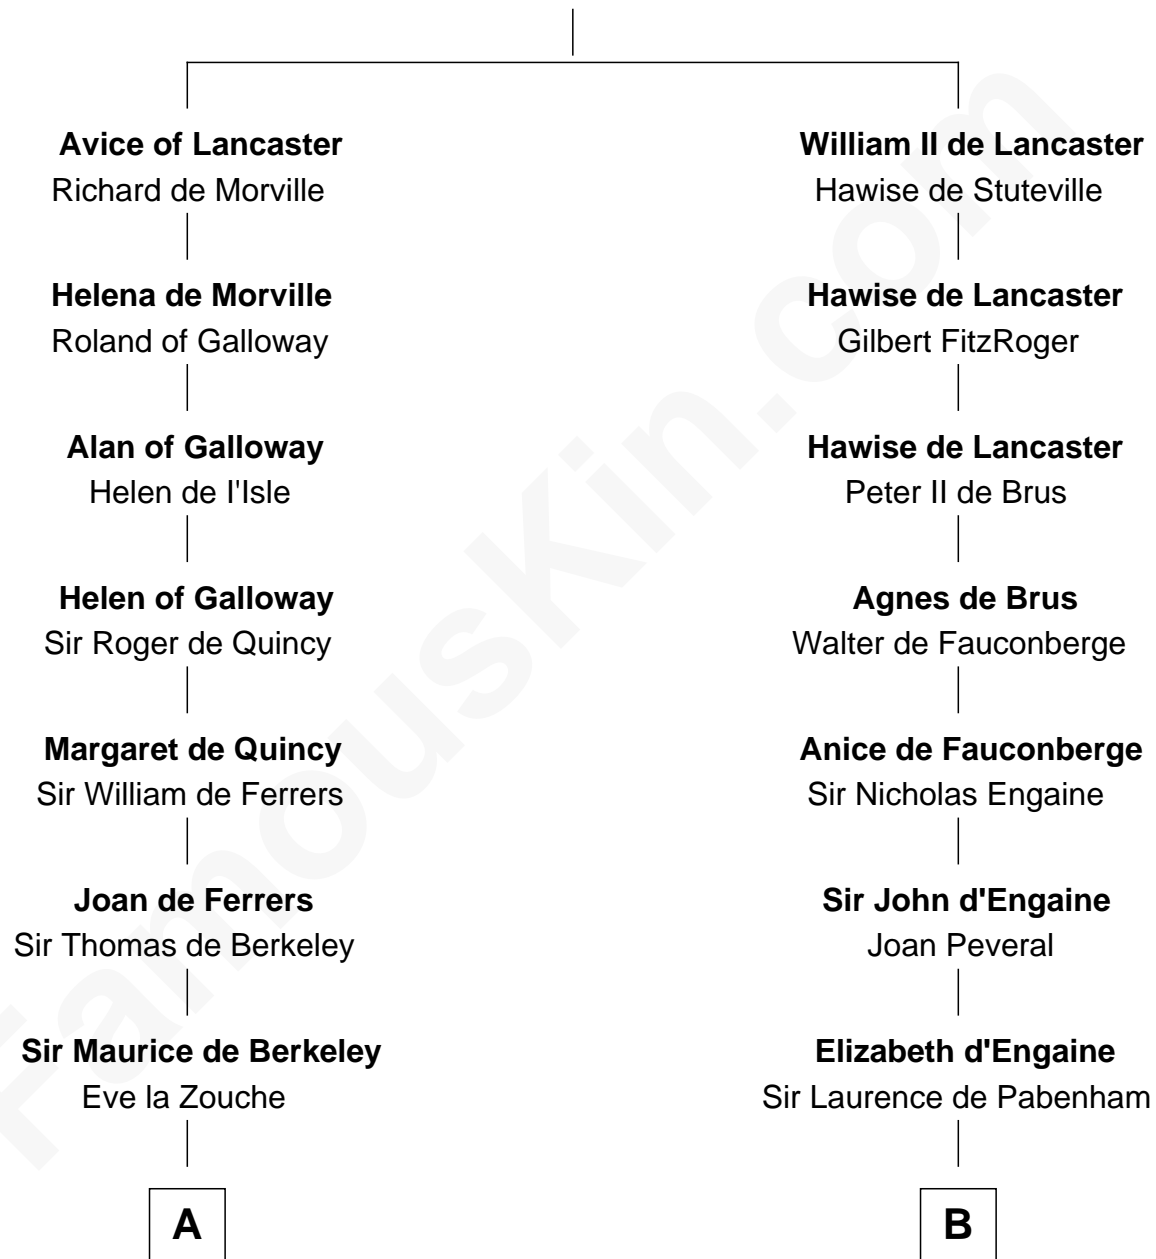

FamousKin.com Relationship Chart of

C. W. Post

Founder of Post Cereals

12th cousin 9 times removed of

Anne Boleyn

2nd Wife of King Henry VIII

William I de Lancaster
Gundred de Warenne

C

—
Elizabeth Abell

John Lathrop

—
Azel Lathrop

Elizabeth Hyde

—
Erastus Lathrop

Sarah Bailey

—
Caroline Cushman Lathrop

Charles Rollin Post