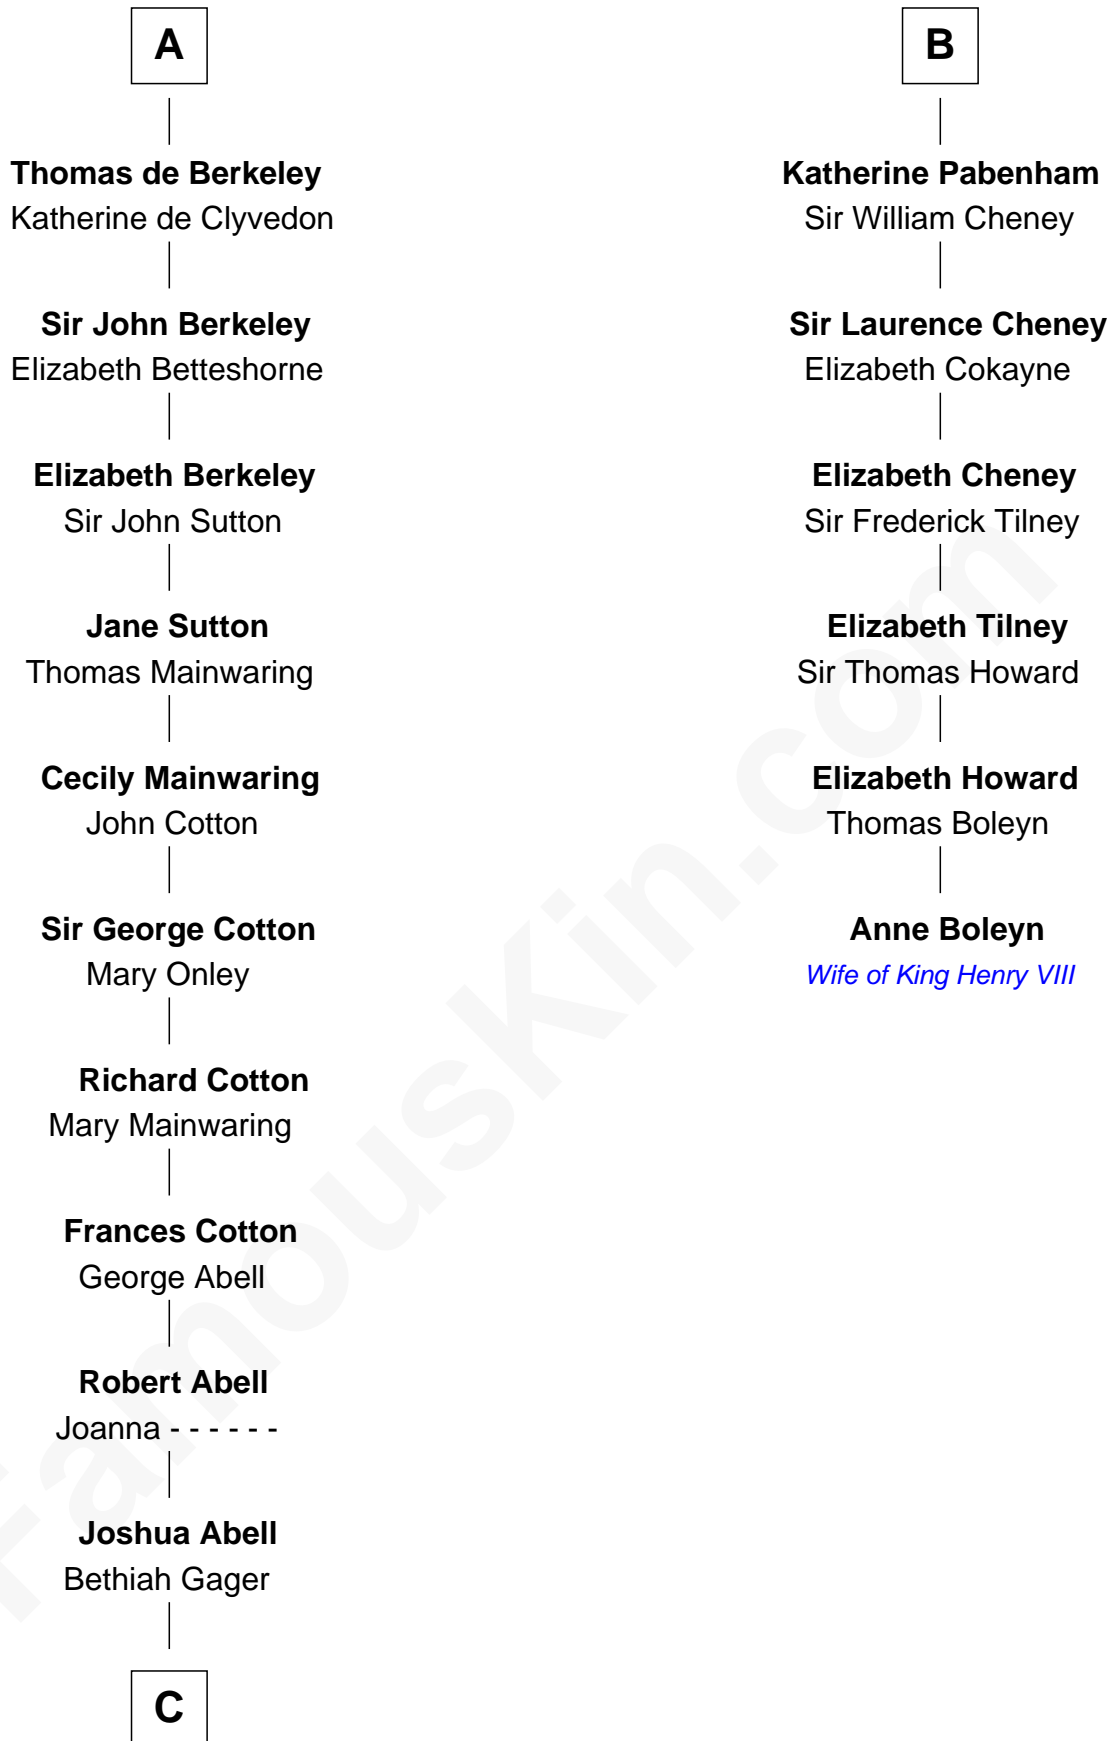

FamousKin.com Relationship Chart of

C. W. Post

Founder of Post Cereals

12th cousin 9 times removed of

Anne Boleyn

2nd Wife of King Henry VIII

William I de Lancaster
Gundred de Warenne

C

—
Elizabeth Abell

John Lathrop

—
Azel Lathrop

Elizabeth Hyde

—
Erastus Lathrop

Sarah Bailey

—
Caroline Cushman Lathrop

Charles Rollin Post