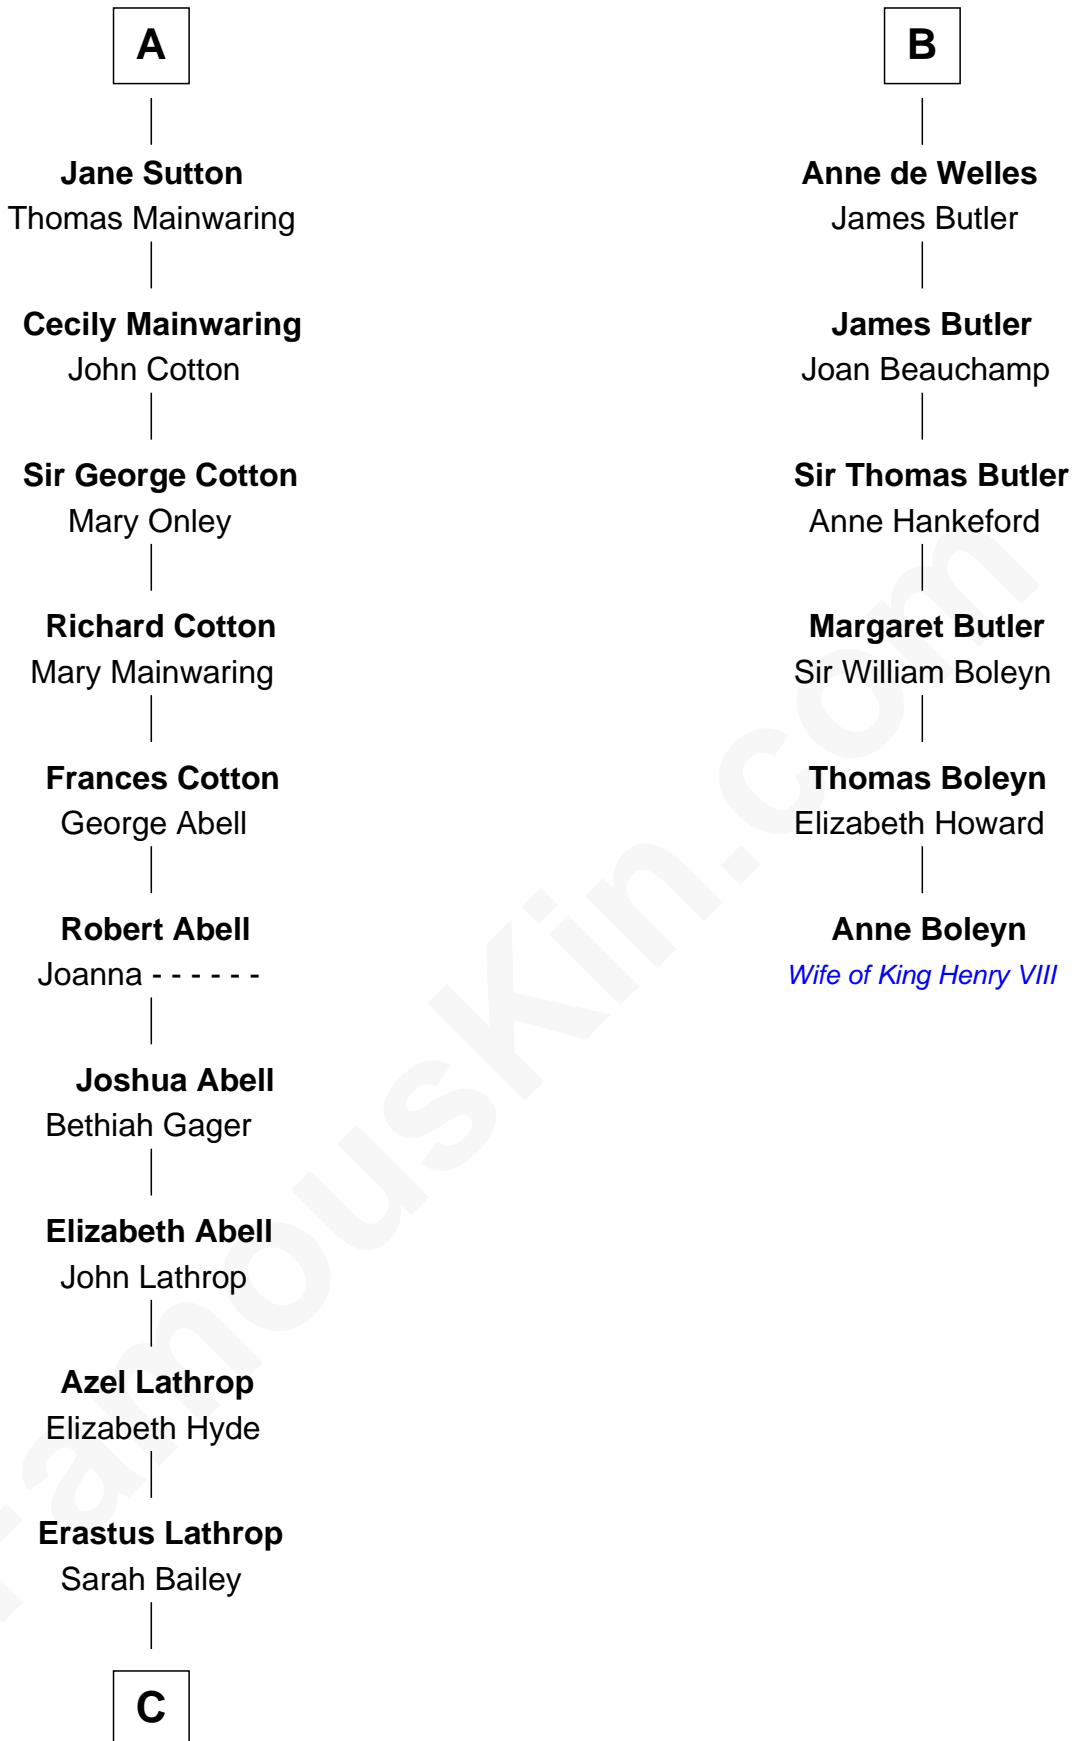

# FamousKin.com Relationship Chart of

**C. W. Post**

*Founder of Post Cereals*

12th cousin 6 times removed of

**Anne Boleyn**

*2nd Wife of King Henry VIII*

**Saher de Quincy**  
Margaret de Beaumont

**C**

—  
**Caroline Cushman Lathrop**

Charles Rollin Post

—  
**C. W. Post**

*Founder of Post Cereals*

FamousKin.com