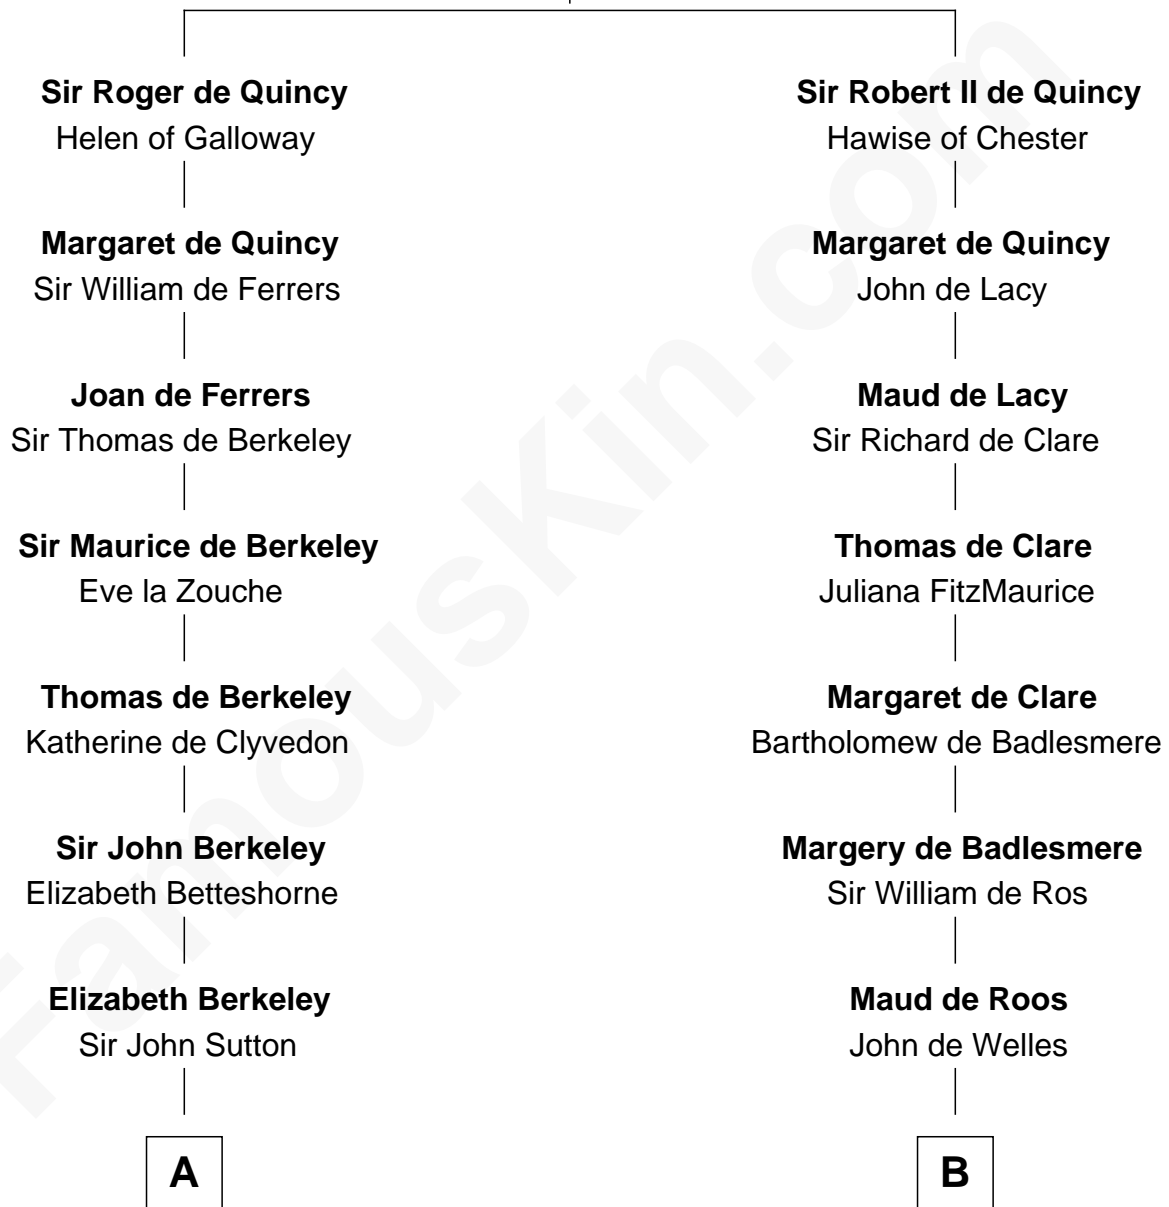

# FamousKin.com Relationship Chart of

**C. W. Post**

*Founder of Post Cereals*

12th cousin 6 times removed of

**Anne Boleyn**

*2nd Wife of King Henry VIII*

**Saher de Quincy**  
Margaret de Beaumont

**C**

—  
**Caroline Cushman Lathrop**

Charles Rollin Post

—  
**C. W. Post**

*Founder of Post Cereals*

FamousKin.com