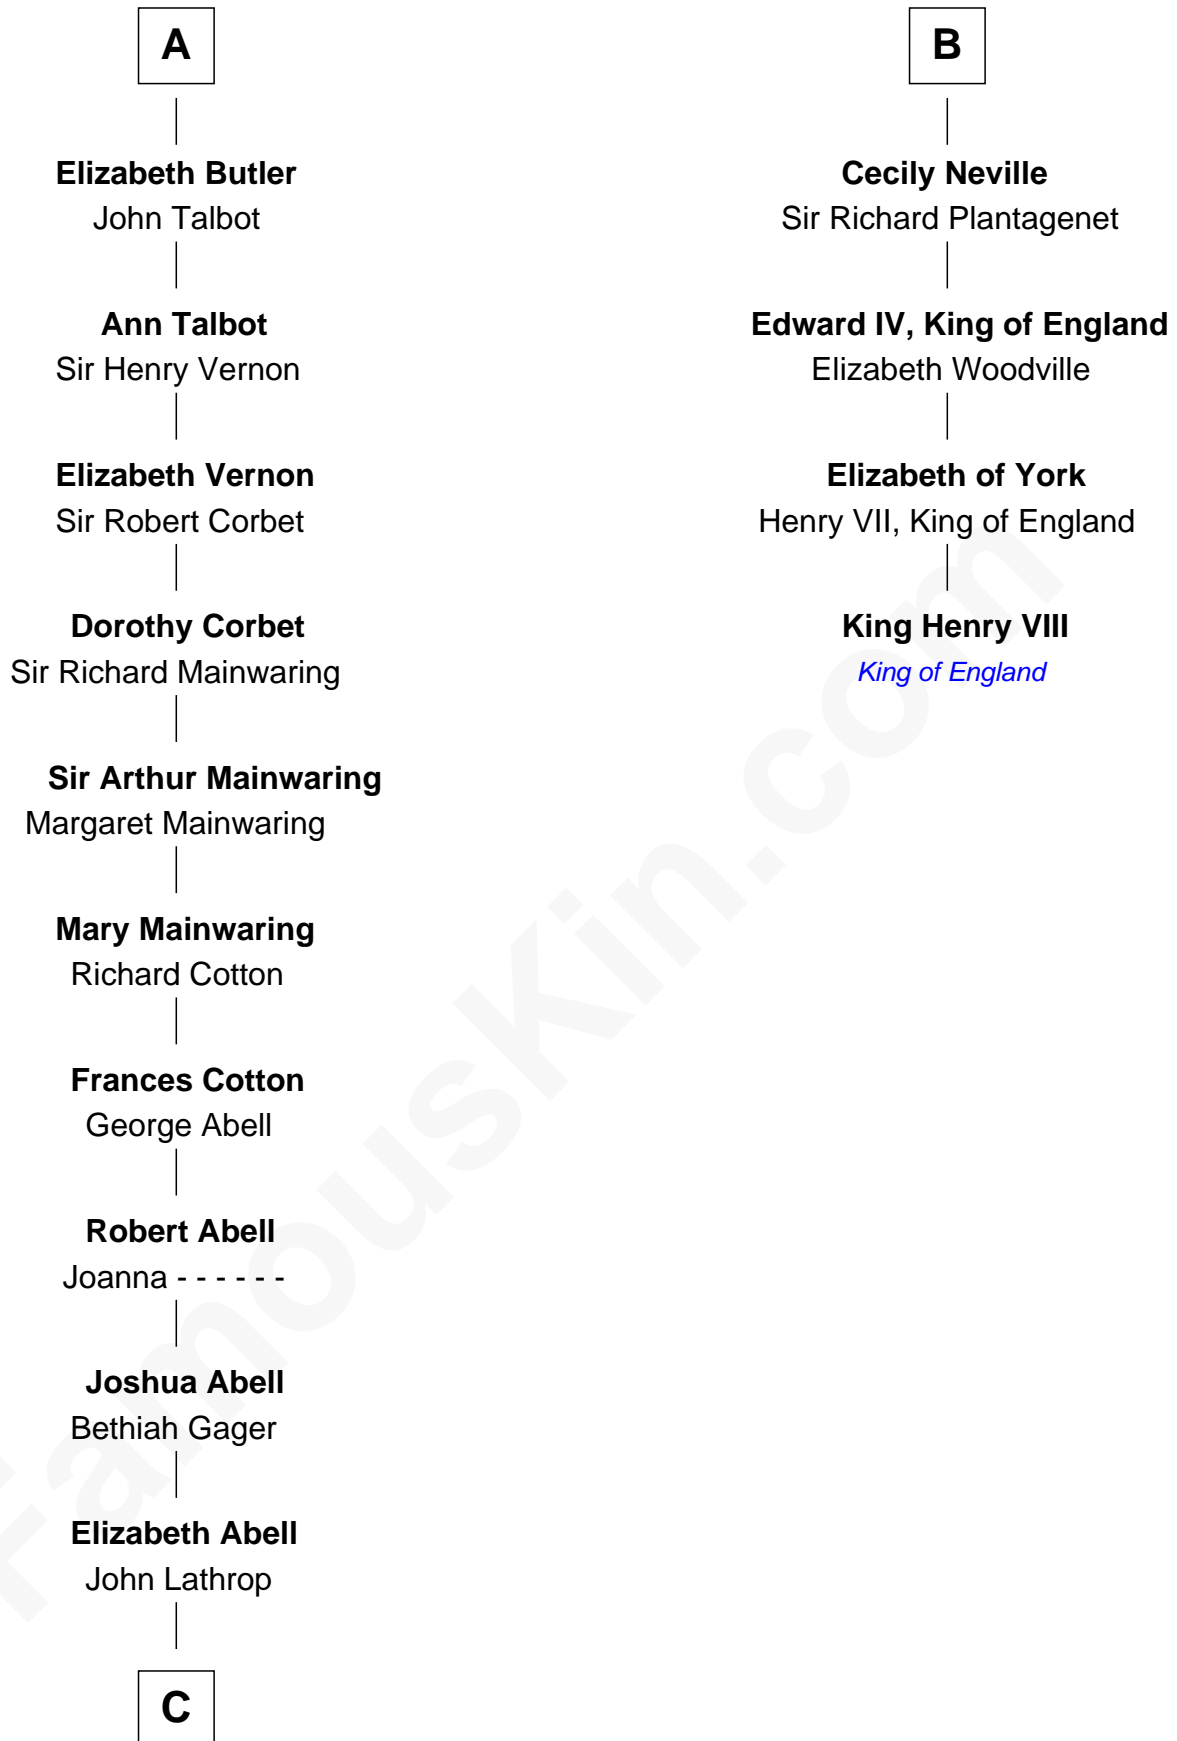

FamousKin.com Relationship Chart of

C. W. Post

Founder of Post Cereals

10th cousin 10 times removed of

King Henry VIII

King of England

Roger le Bigod

Ida de Tony

C

—
Azel Lathrop
Elizabeth Hyde

—
Erastus Lathrop
Sarah Bailey

—
Caroline Cushman Lathrop
Charles Rollin Post

—
C. W. Post
Founder of Post Cereals

FamousKin.com