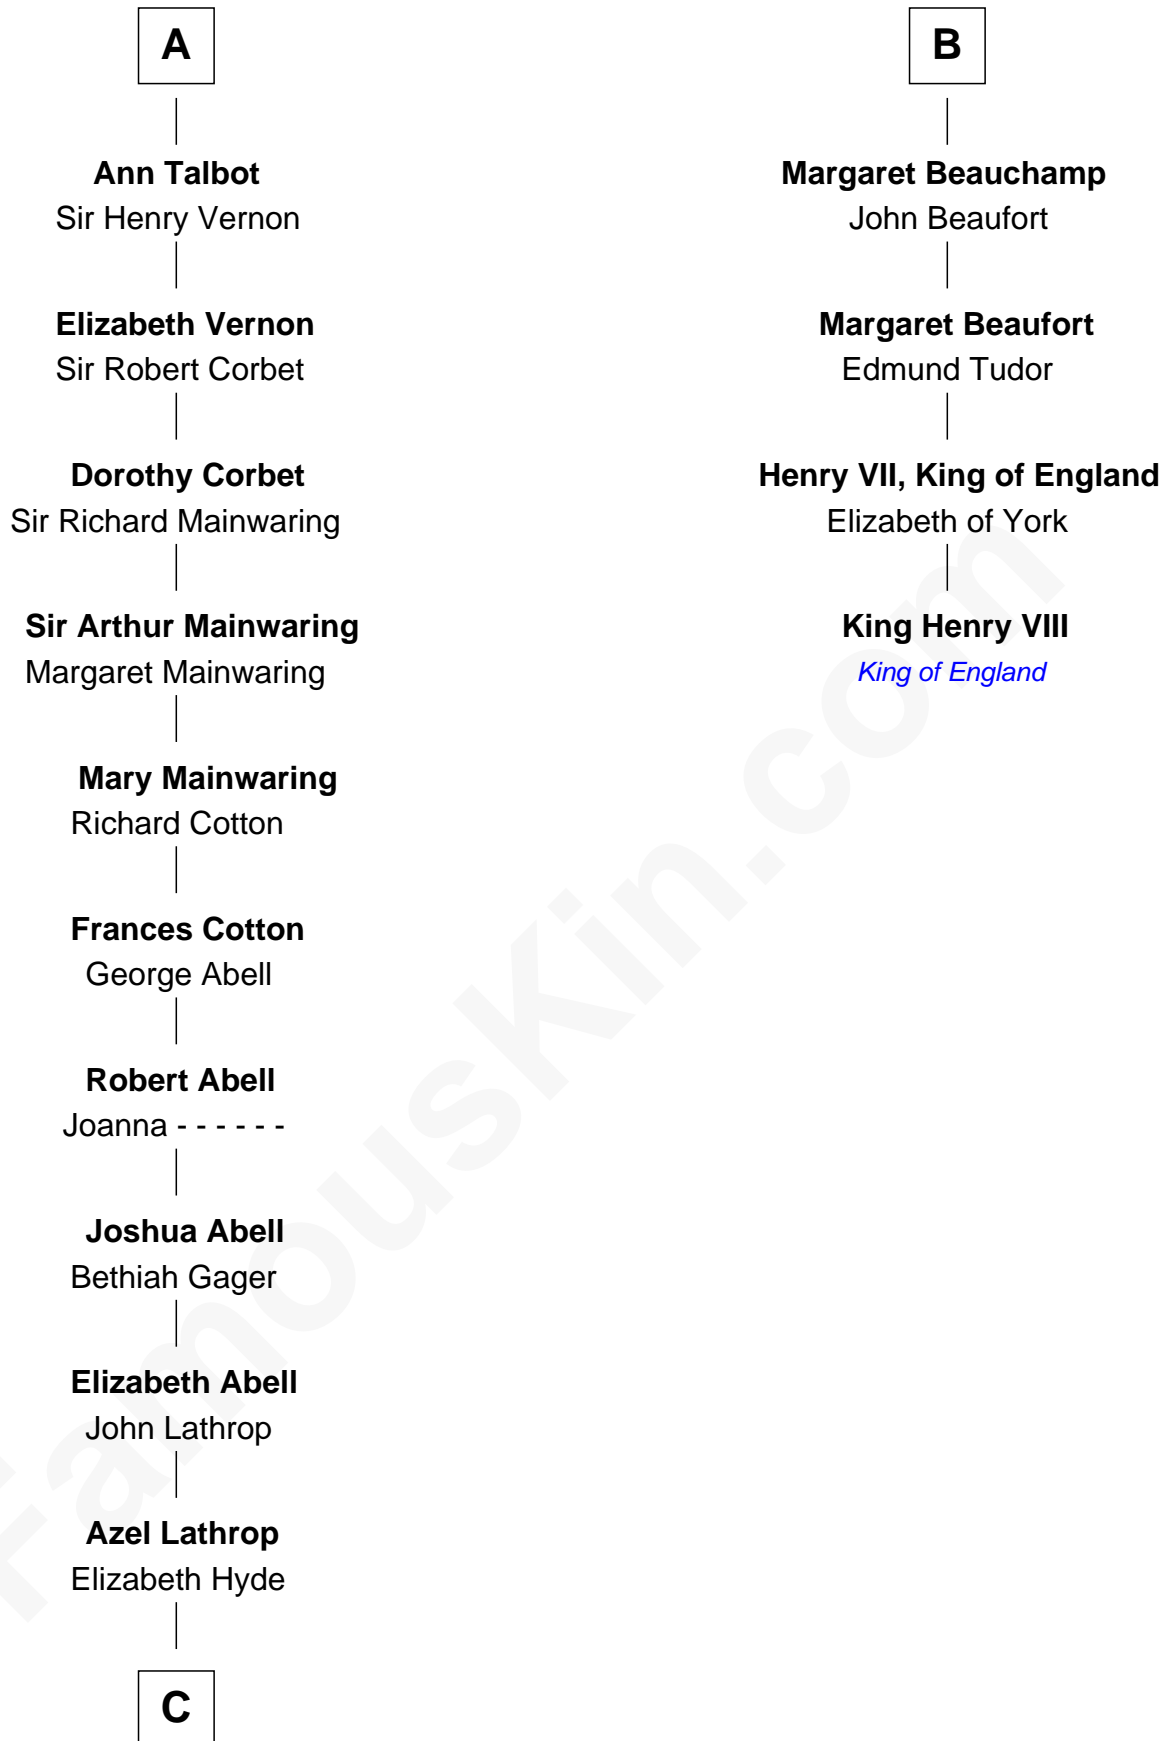

FamousKin.com Relationship Chart of

C. W. Post

Founder of Post Cereals

10th cousin 9 times removed of

King Henry VIII

King of England

Sir Humphrey de Bohun

Maud of Eu

C

Erastus Lathrop

Sarah Bailey

Caroline Cushman Lathrop

Charles Rollin Post

C. W. Post

Founder of Post Cereals

FamousKin.com