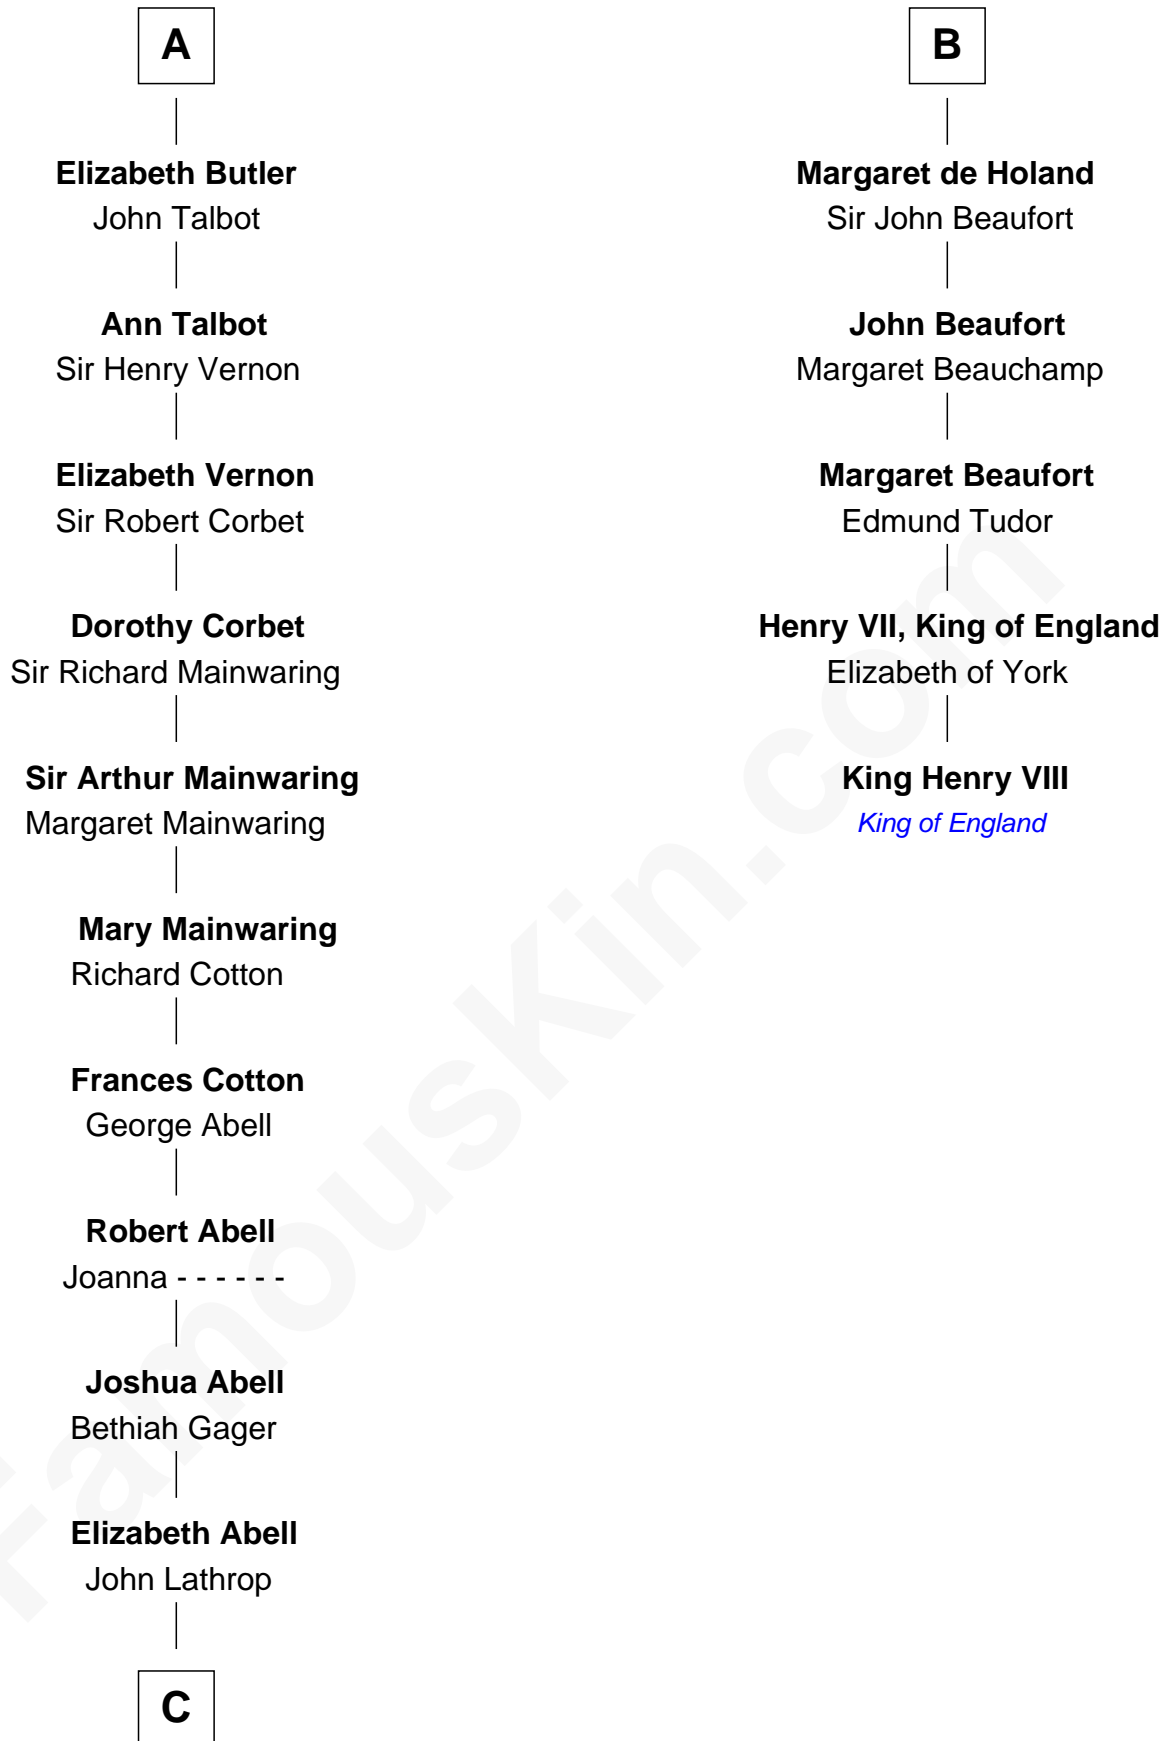

FamousKin.com Relationship Chart of

C. W. Post

Founder of Post Cereals

11th cousin 9 times removed of

King Henry VIII

King of England

Robert Mauduit

Isabel Basset

C

—
Azel Lathrop
Elizabeth Hyde

—
Erastus Lathrop
Sarah Bailey

—
Caroline Cushman Lathrop
Charles Rollin Post

—
C. W. Post
Founder of Post Cereals

FamousKin.com