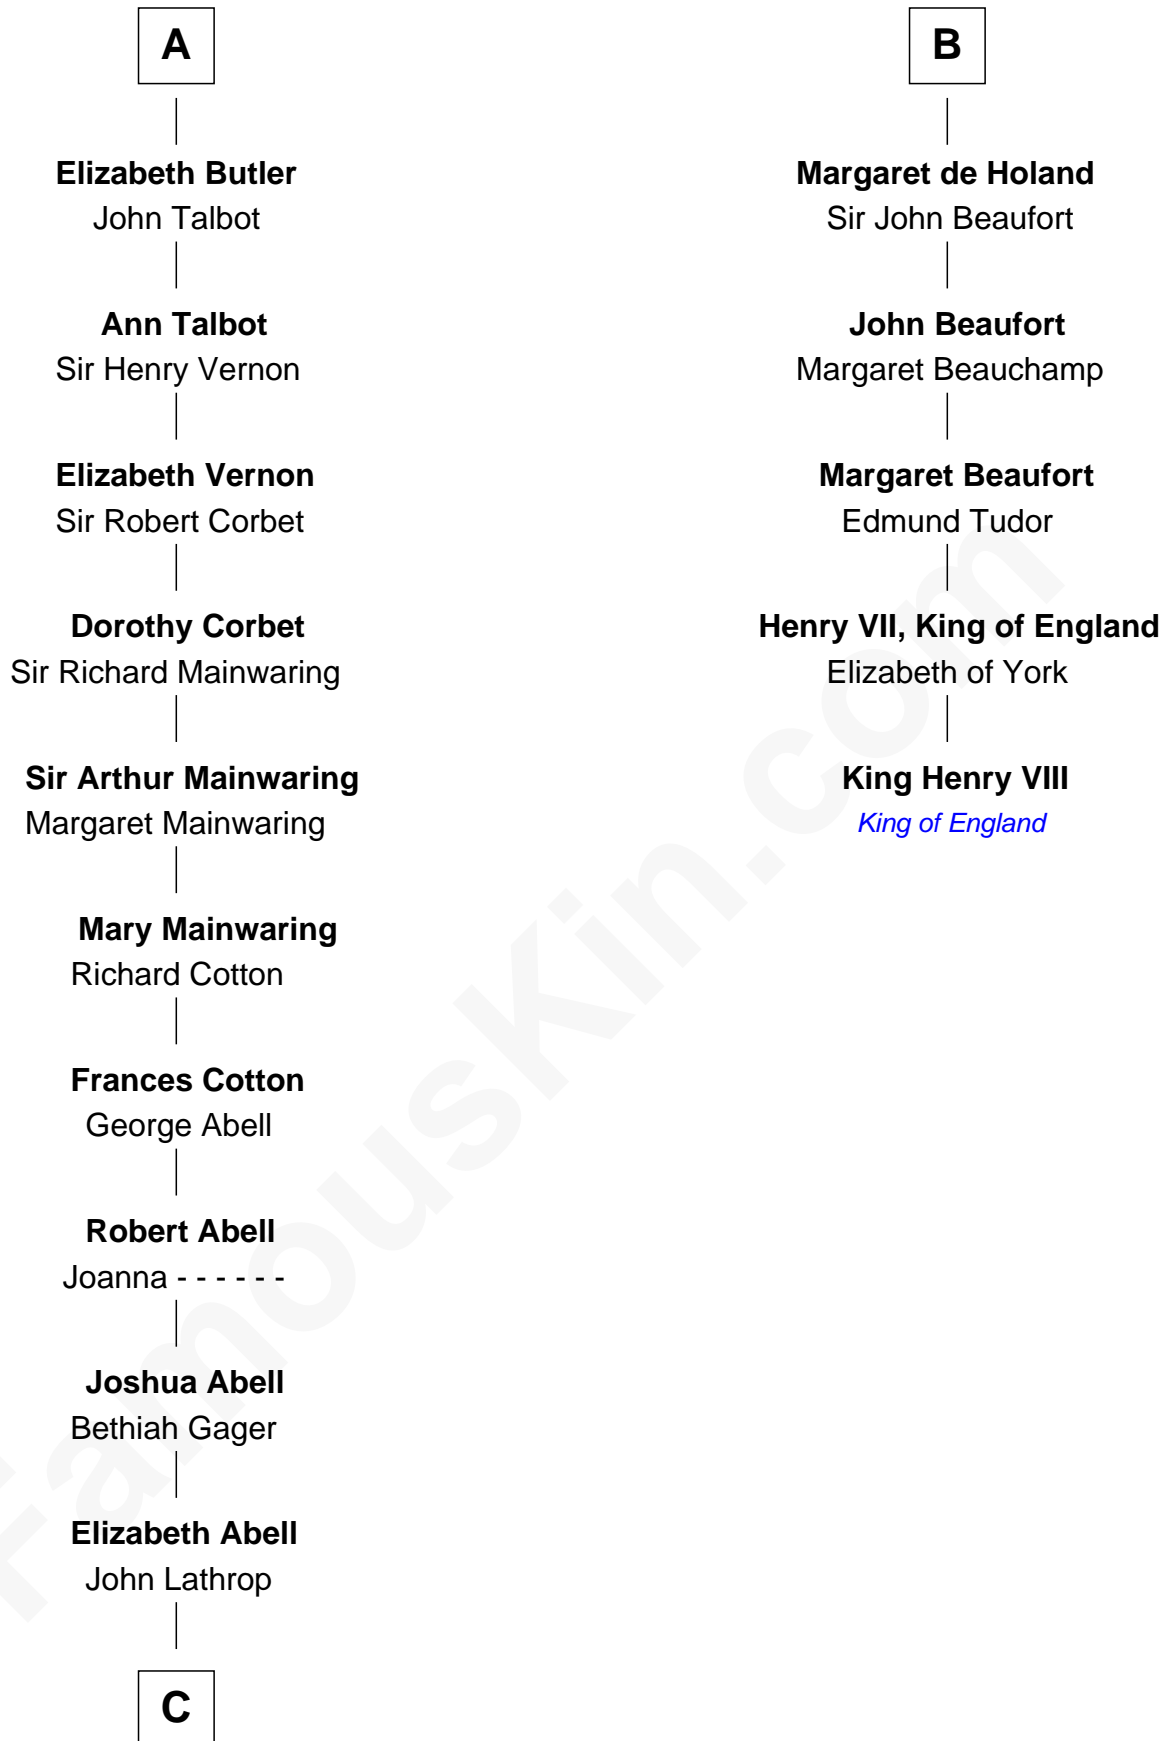

FamousKin.com Relationship Chart of

C. W. Post

Founder of Post Cereals

11th cousin 9 times removed of

King Henry VIII

King of England

Waleran de Newburgh

Alice de Harcourt

C

—
Azel Lathrop
Elizabeth Hyde

—
Erastus Lathrop
Sarah Bailey

—
Caroline Cushman Lathrop
Charles Rollin Post

—
C. W. Post
Founder of Post Cereals

FamousKin.com