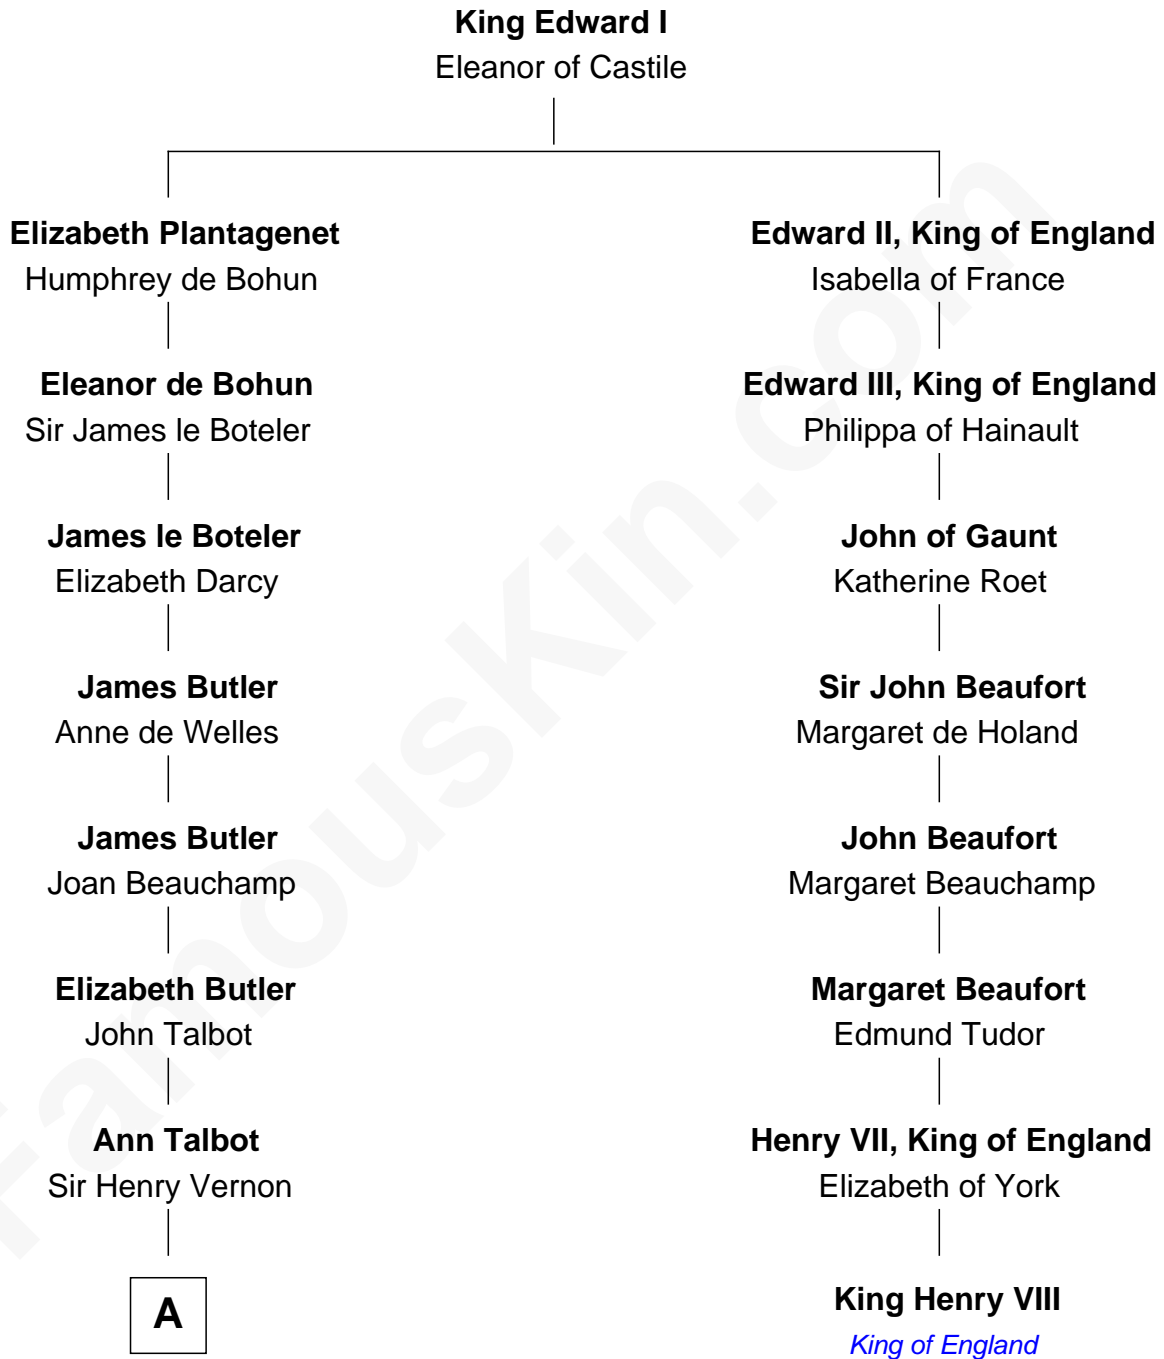

FamousKin.com Relationship Chart of

C. W. Post

Founder of Post Cereals

7th cousin 11 times removed of

King Henry VIII

King of England

A

Elizabeth Vernon

Sir Robert Corbet

Dorothy Corbet

Sir Richard Mainwaring

Sir Arthur Mainwaring

Margaret Mainwaring

Mary Mainwaring

Richard Cotton

Frances Cotton