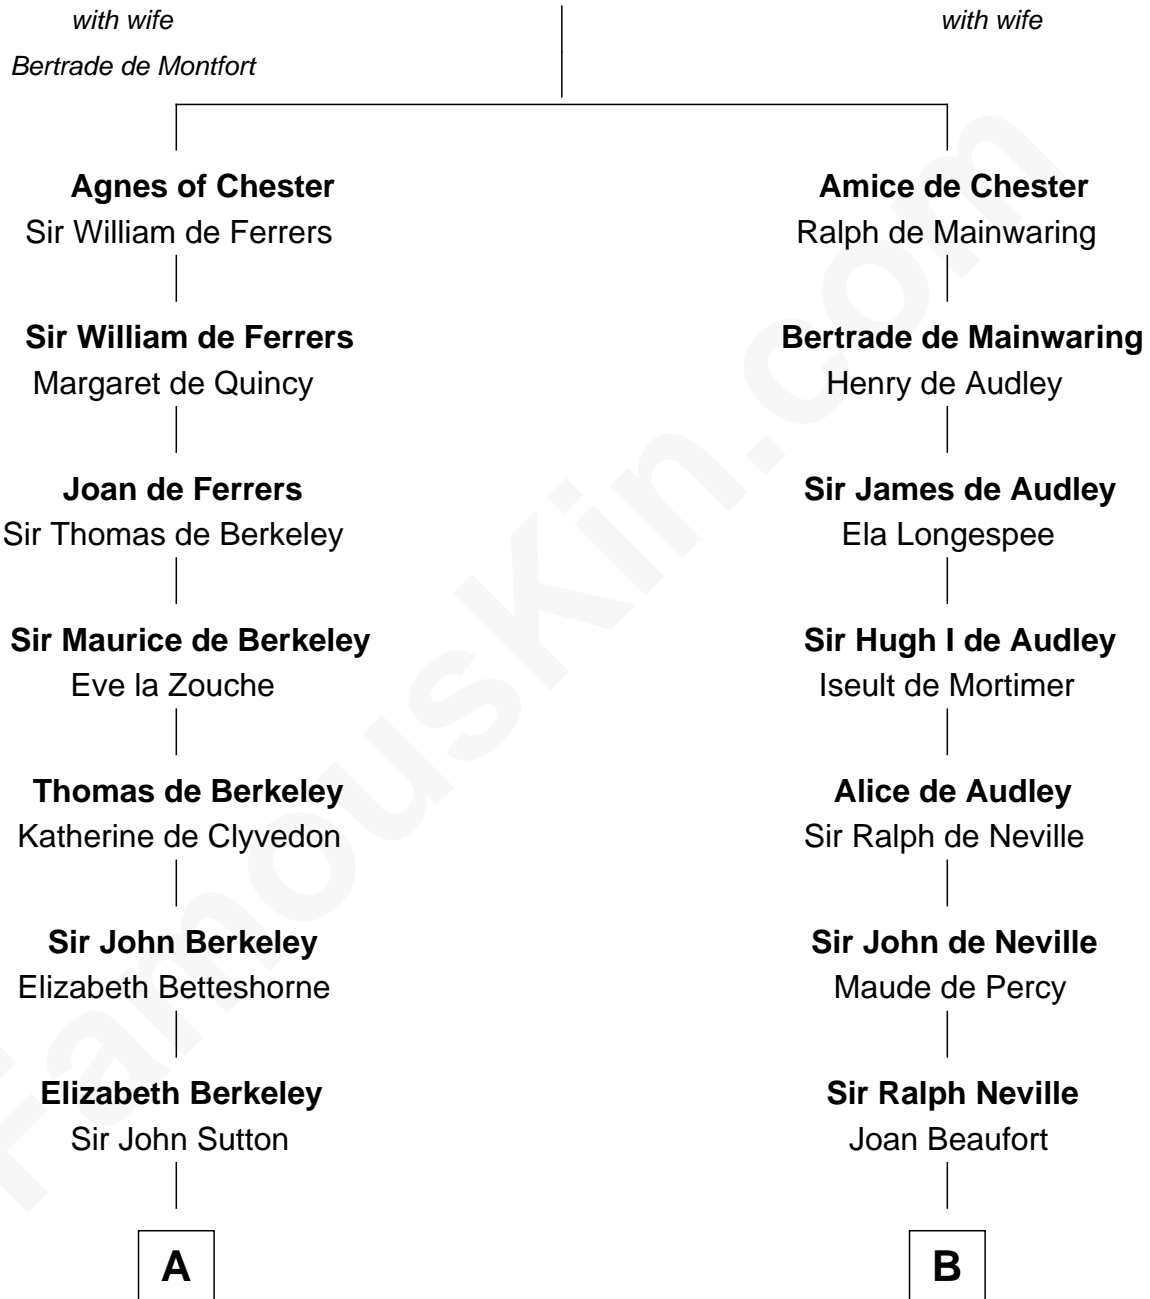

FamousKin.com Relationship Chart of

C. W. Post

Founder of Post Cereals

10th cousin 8 times removed of

King Henry VIII

King of England

Hugh de Kevelioc

C

—
Caroline Cushman Lathrop

Charles Rollin Post

—
C. W. Post

Founder of Post Cereals

FamousKin.com