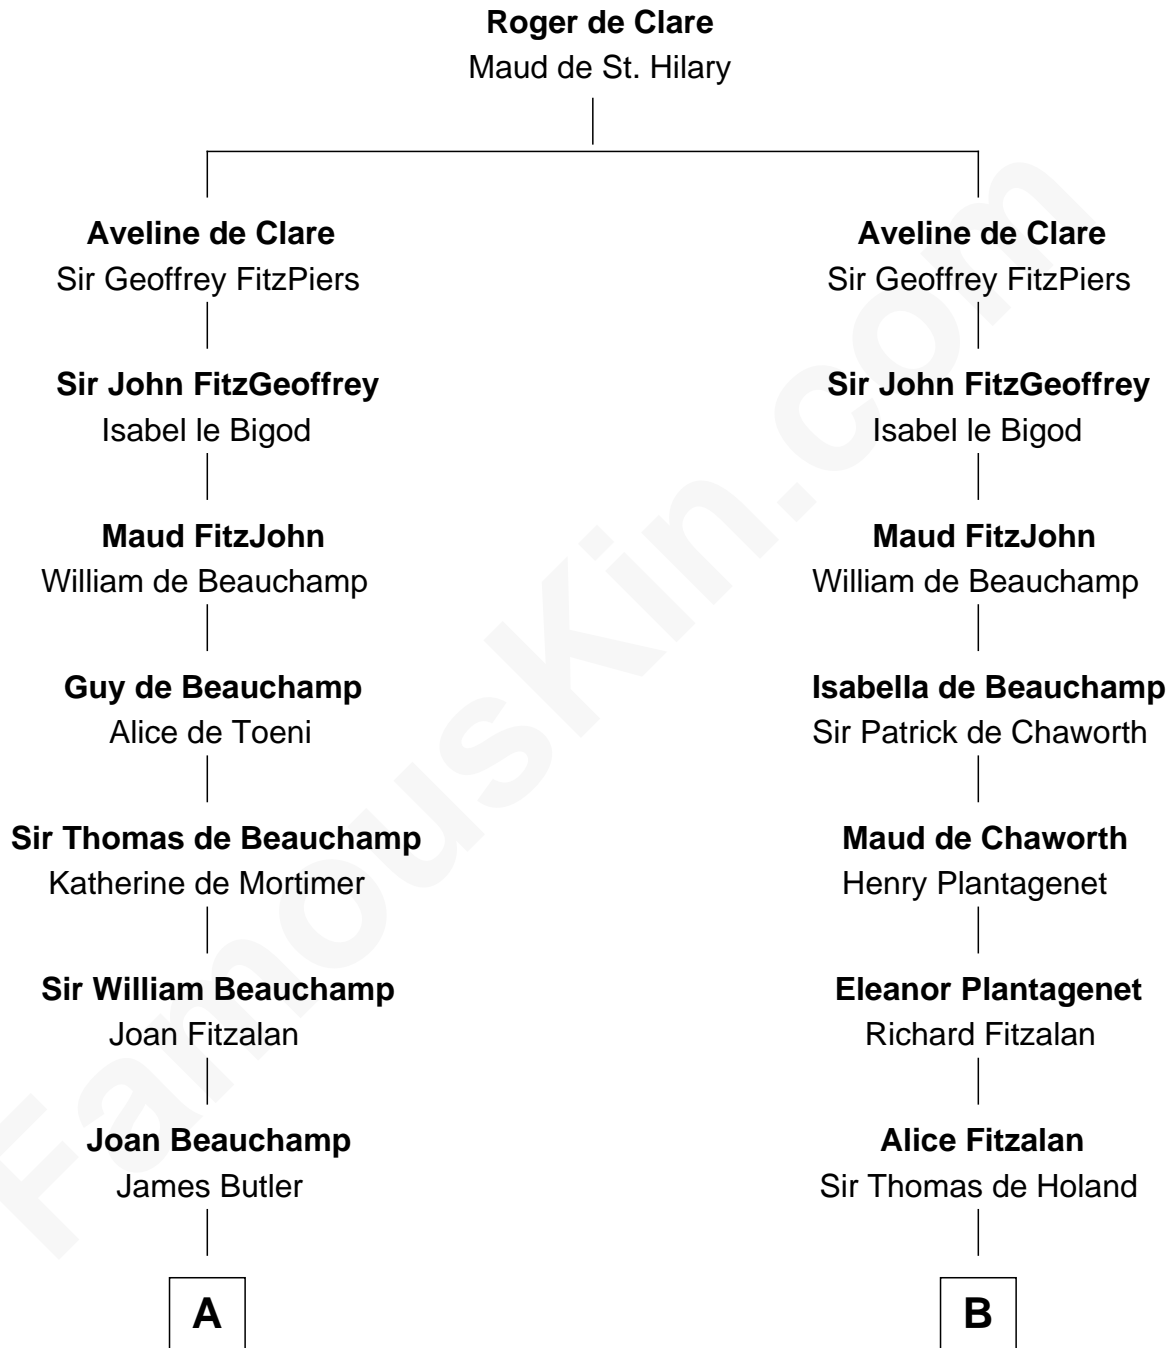

FamousKin.com Relationship Chart of

C. W. Post

Founder of Post Cereals

11th cousin 9 times removed of

King Henry VIII

King of England

C

—
Azel Lathrop
Elizabeth Hyde

—
Erastus Lathrop
Sarah Bailey

—
Caroline Cushman Lathrop
Charles Rollin Post

—
C. W. Post
Founder of Post Cereals

FamousKin.com