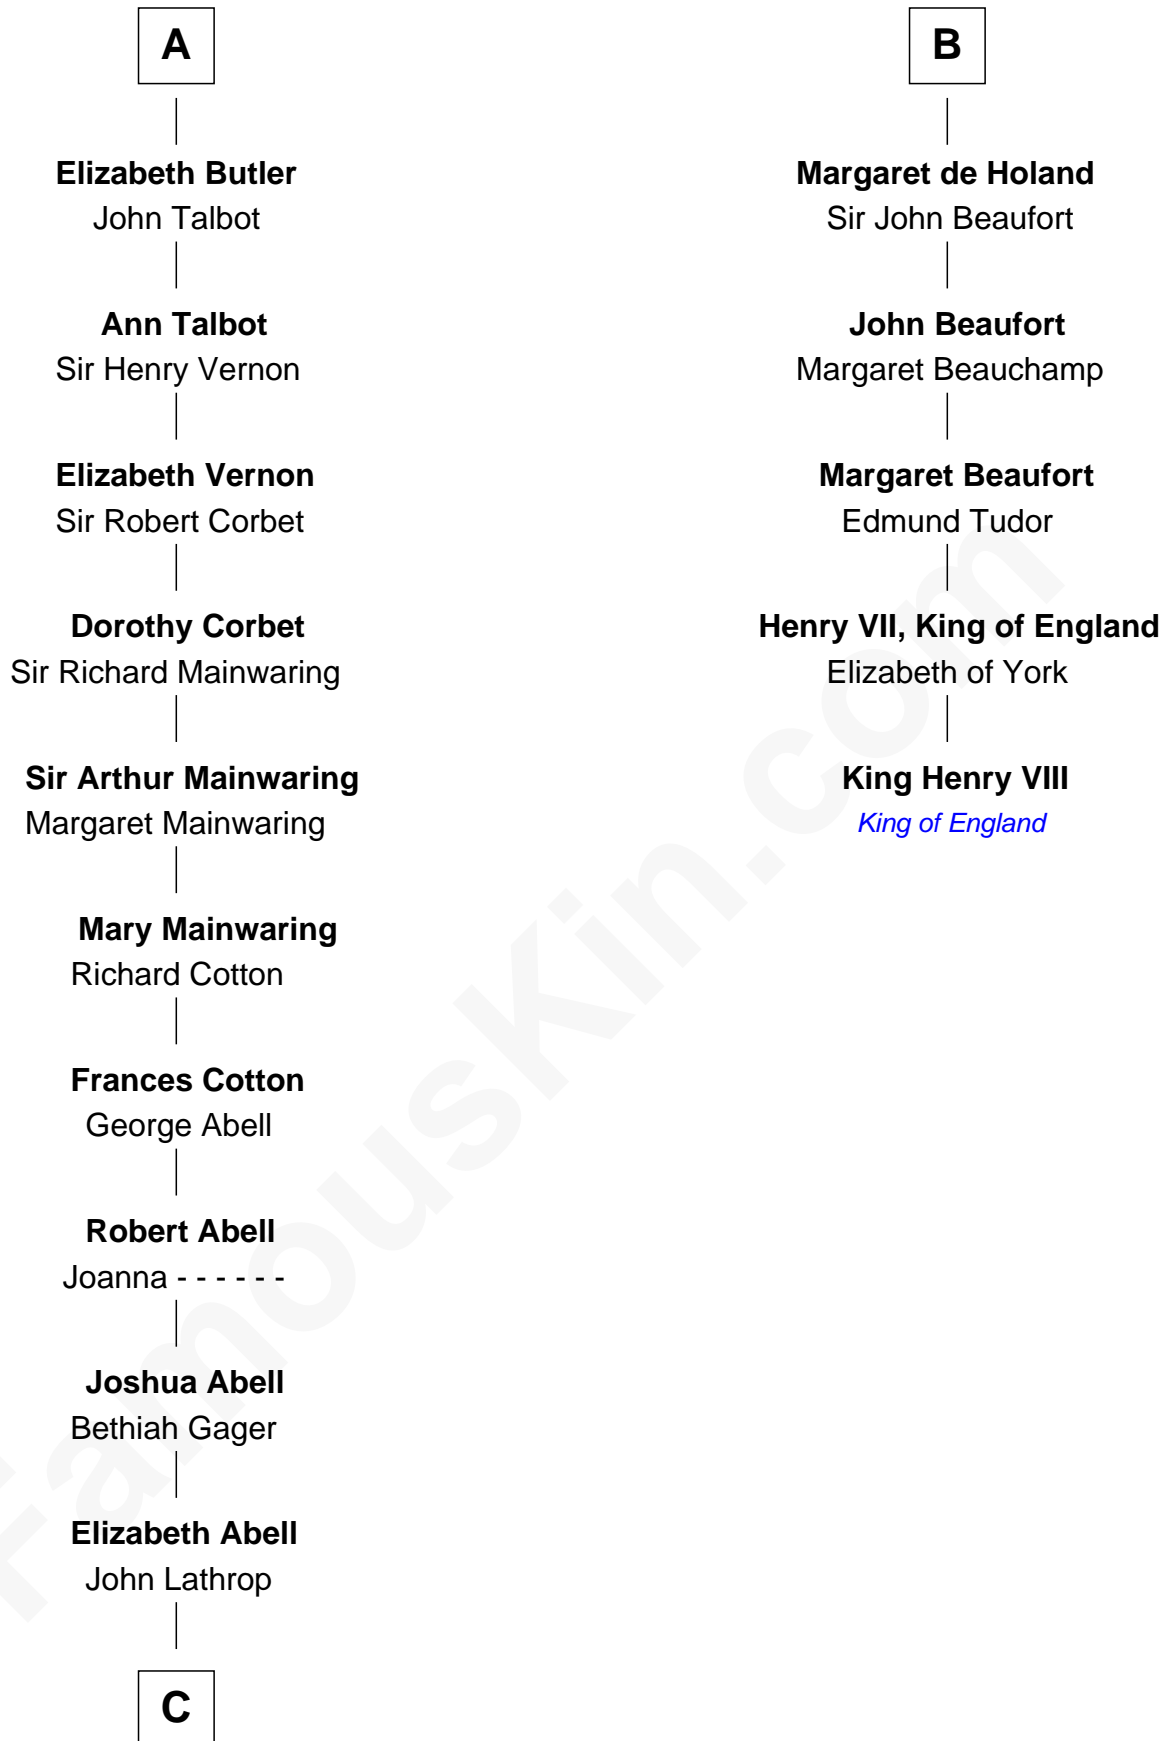

FamousKin.com Relationship Chart of

C. W. Post

Founder of Post Cereals

11th cousin 9 times removed of

King Henry VIII

King of England

C

—
Azel Lathrop
Elizabeth Hyde

—
Erastus Lathrop
Sarah Bailey

—
Caroline Cushman Lathrop
Charles Rollin Post

—
C. W. Post
Founder of Post Cereals

FamousKin.com