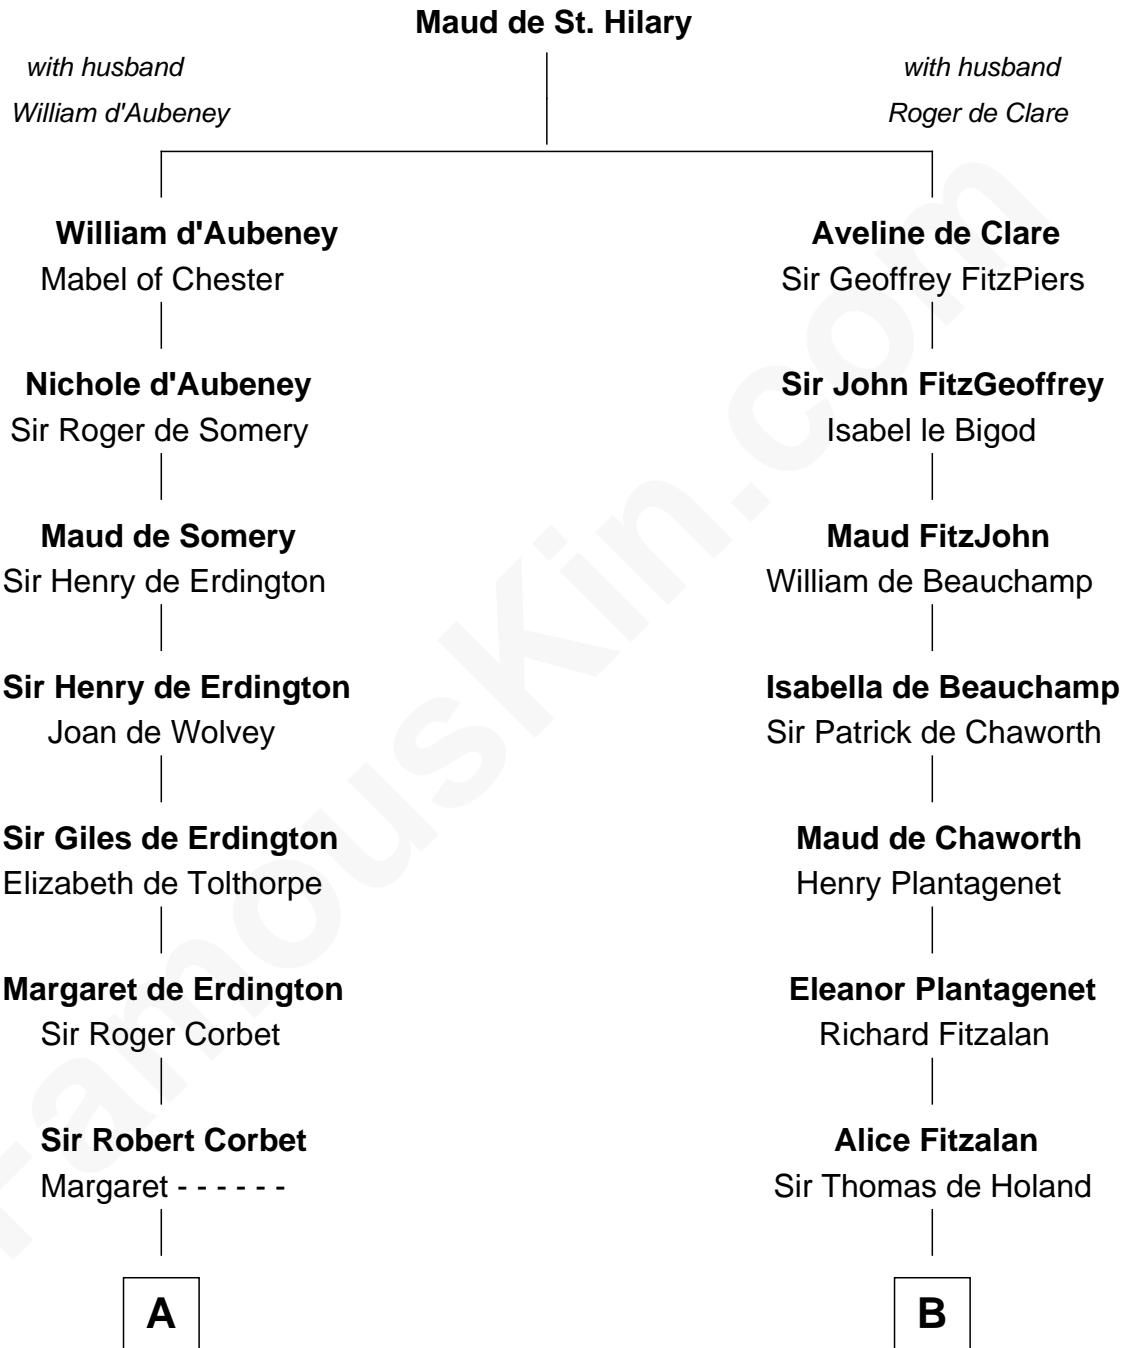

FamousKin.com Relationship Chart of

C. W. Post

Founder of Post Cereals

11th cousin 9 times removed of

King Henry VIII

King of England

C

—
Azel Lathrop
Elizabeth Hyde

—
Erastus Lathrop
Sarah Bailey

—
Caroline Cushman Lathrop
Charles Rollin Post

—
C. W. Post
Founder of Post Cereals

FamousKin.com