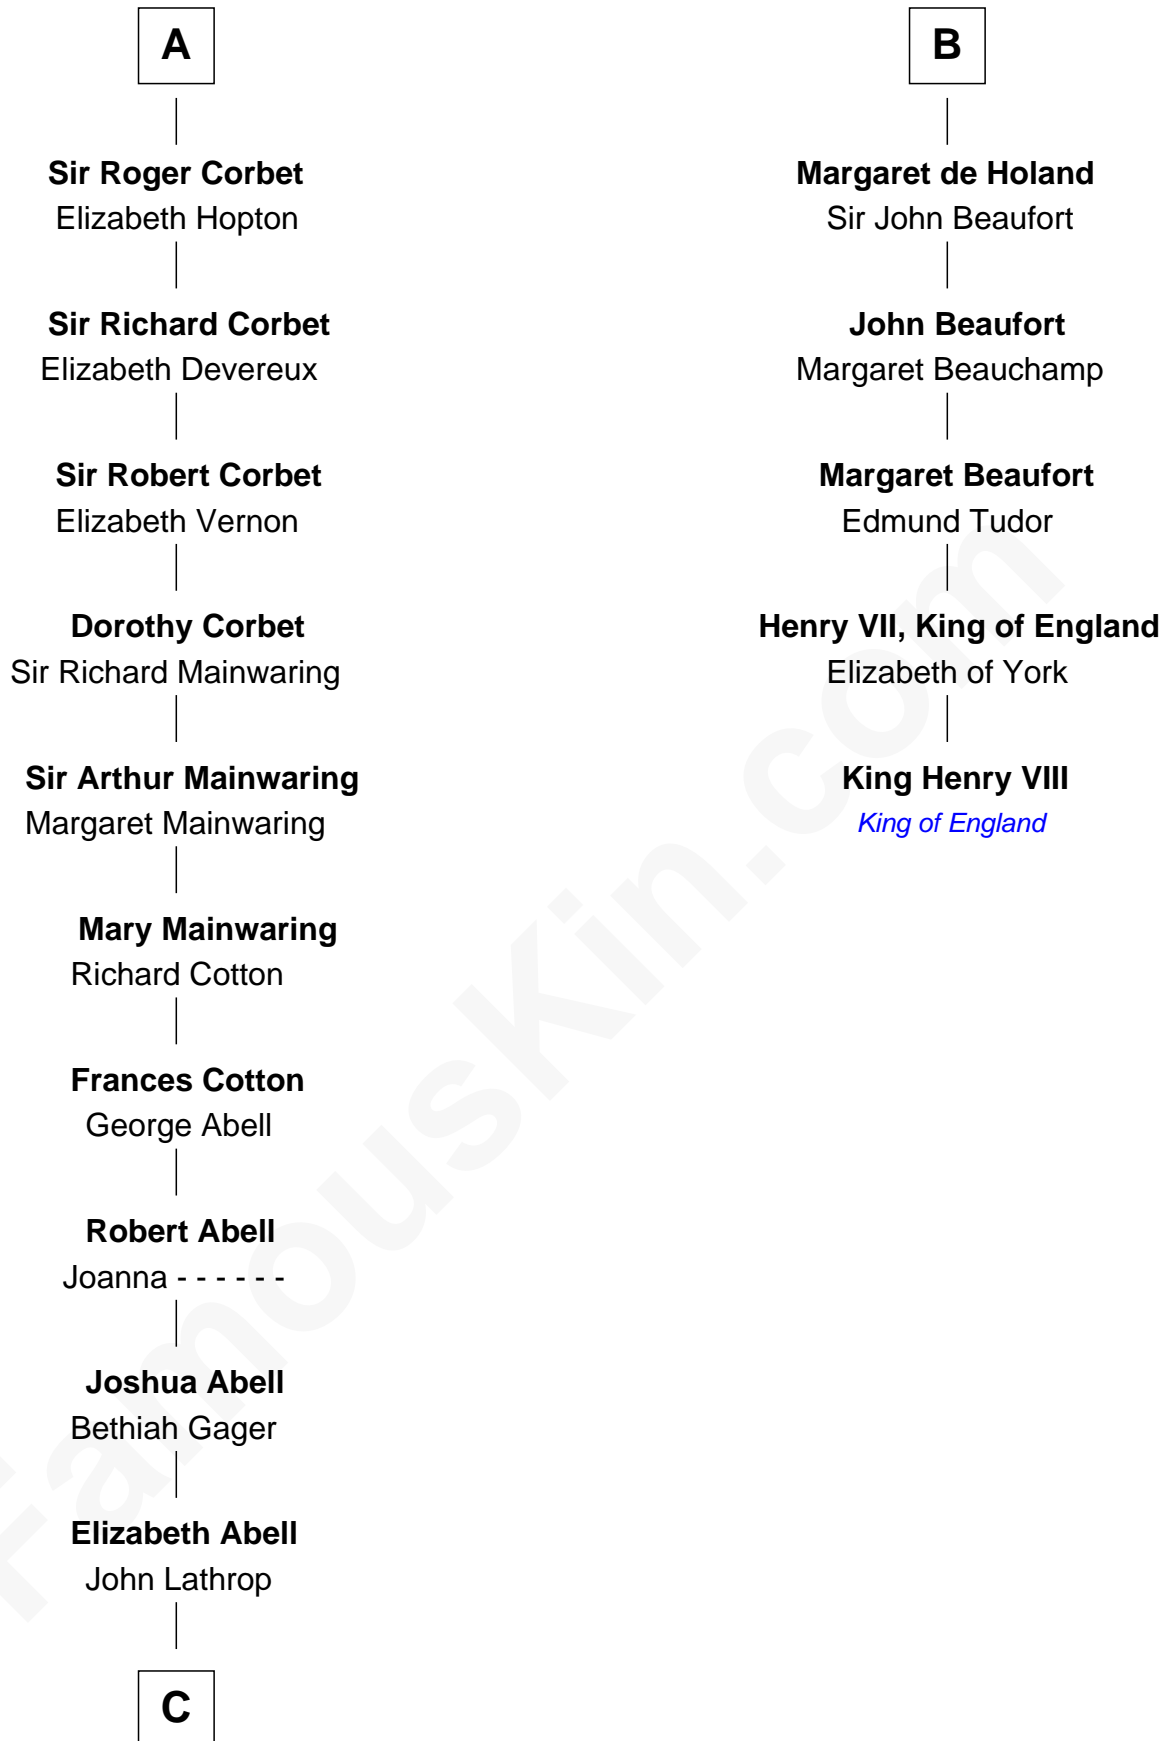

FamousKin.com Relationship Chart of

C. W. Post

Founder of Post Cereals

11th cousin 9 times removed of

King Henry VIII

King of England

C

—
Azel Lathrop
Elizabeth Hyde

—
Erastus Lathrop
Sarah Bailey

—
Caroline Cushman Lathrop
Charles Rollin Post

—
C. W. Post
Founder of Post Cereals

FamousKin.com