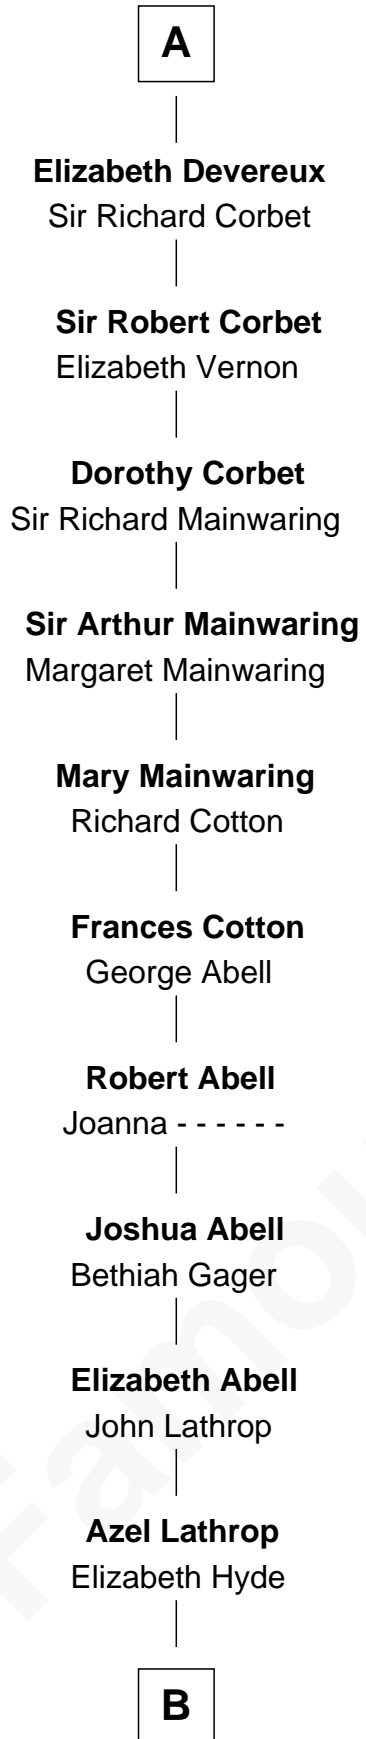

FamousKin.com Relationship Chart of

C. W. Post

Founder of Post Cereals

6th cousin 13 times removed of

King Henry VIII

King of England

Sir Hugh I de Audley

Iseult de Mortimer

B

Erastus Lathrop

Sarah Bailey

Caroline Cushman Lathrop

Charles Rollin Post

C. W. Post

Founder of Post Cereals

FamousKin.com