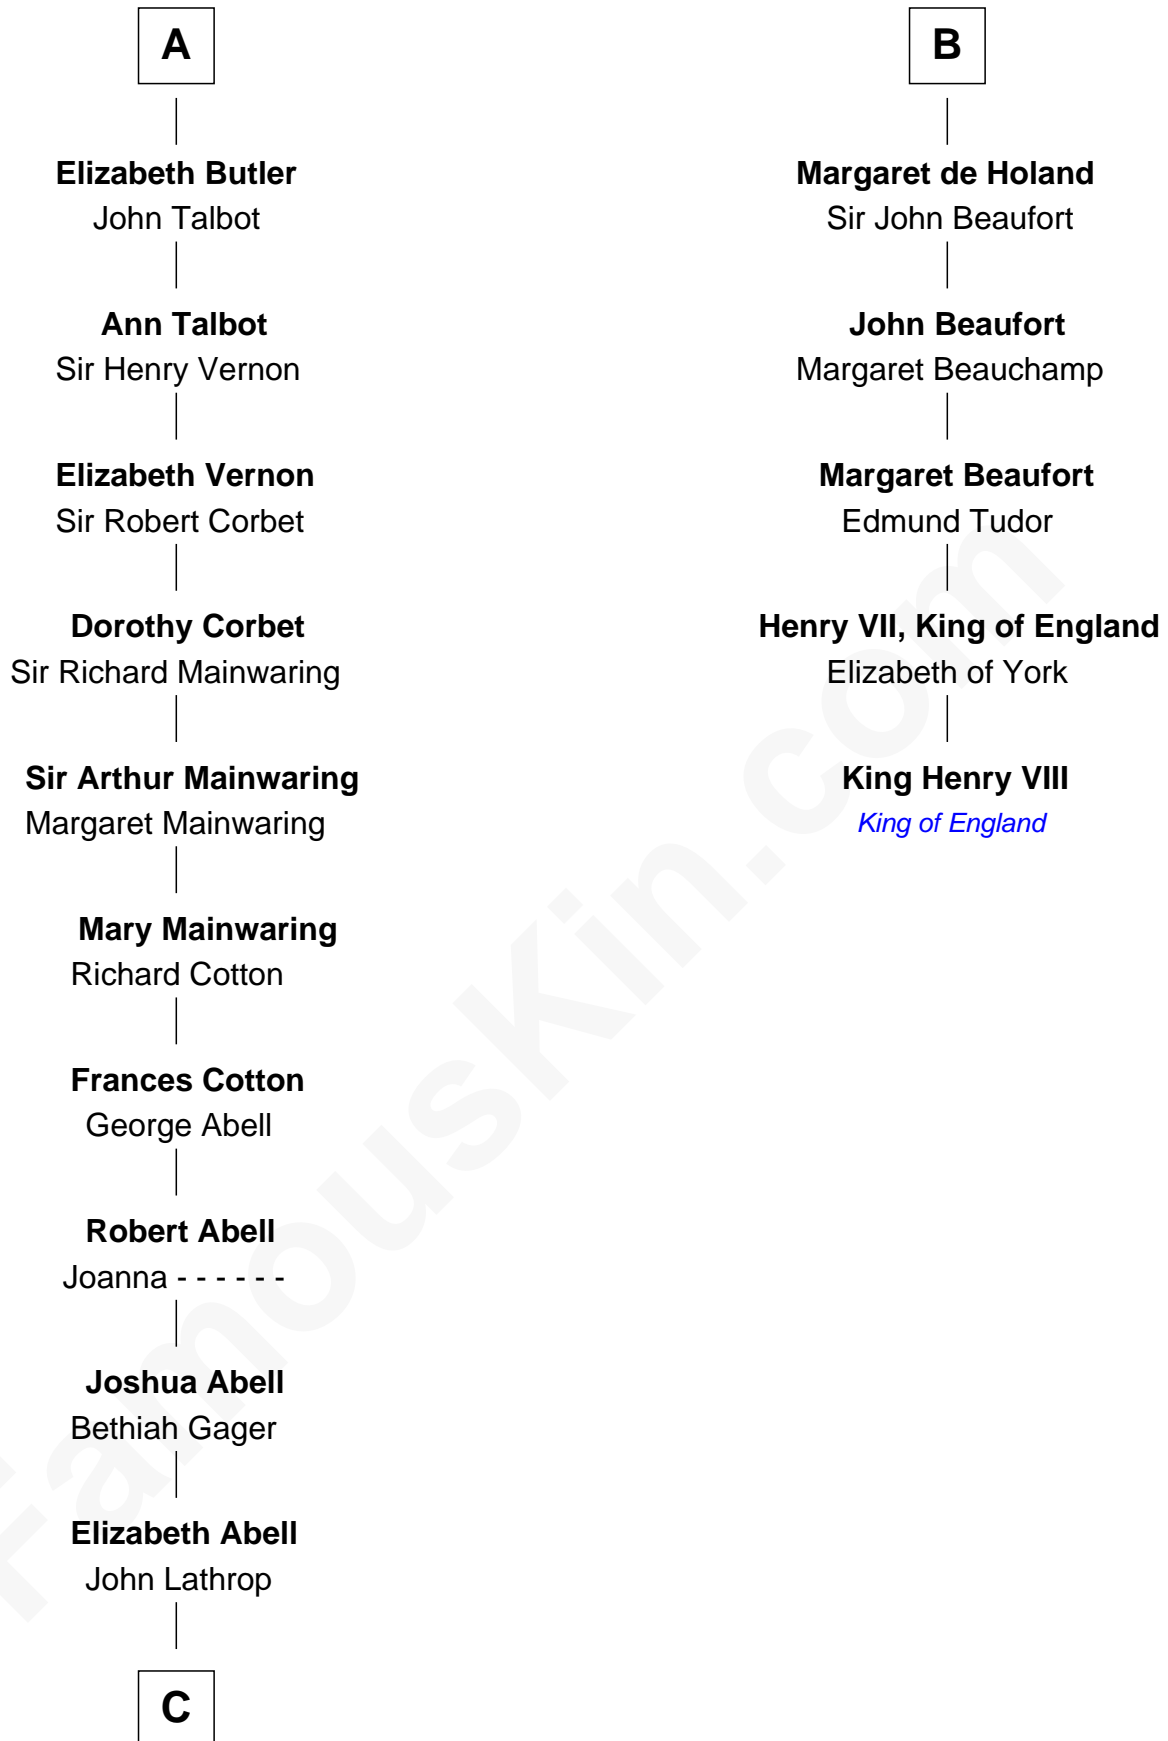

FamousKin.com Relationship Chart of

C. W. Post

Founder of Post Cereals

11th cousin 9 times removed of

King Henry VIII

King of England

Piers de Lutegareshale

Maud de Mandeville