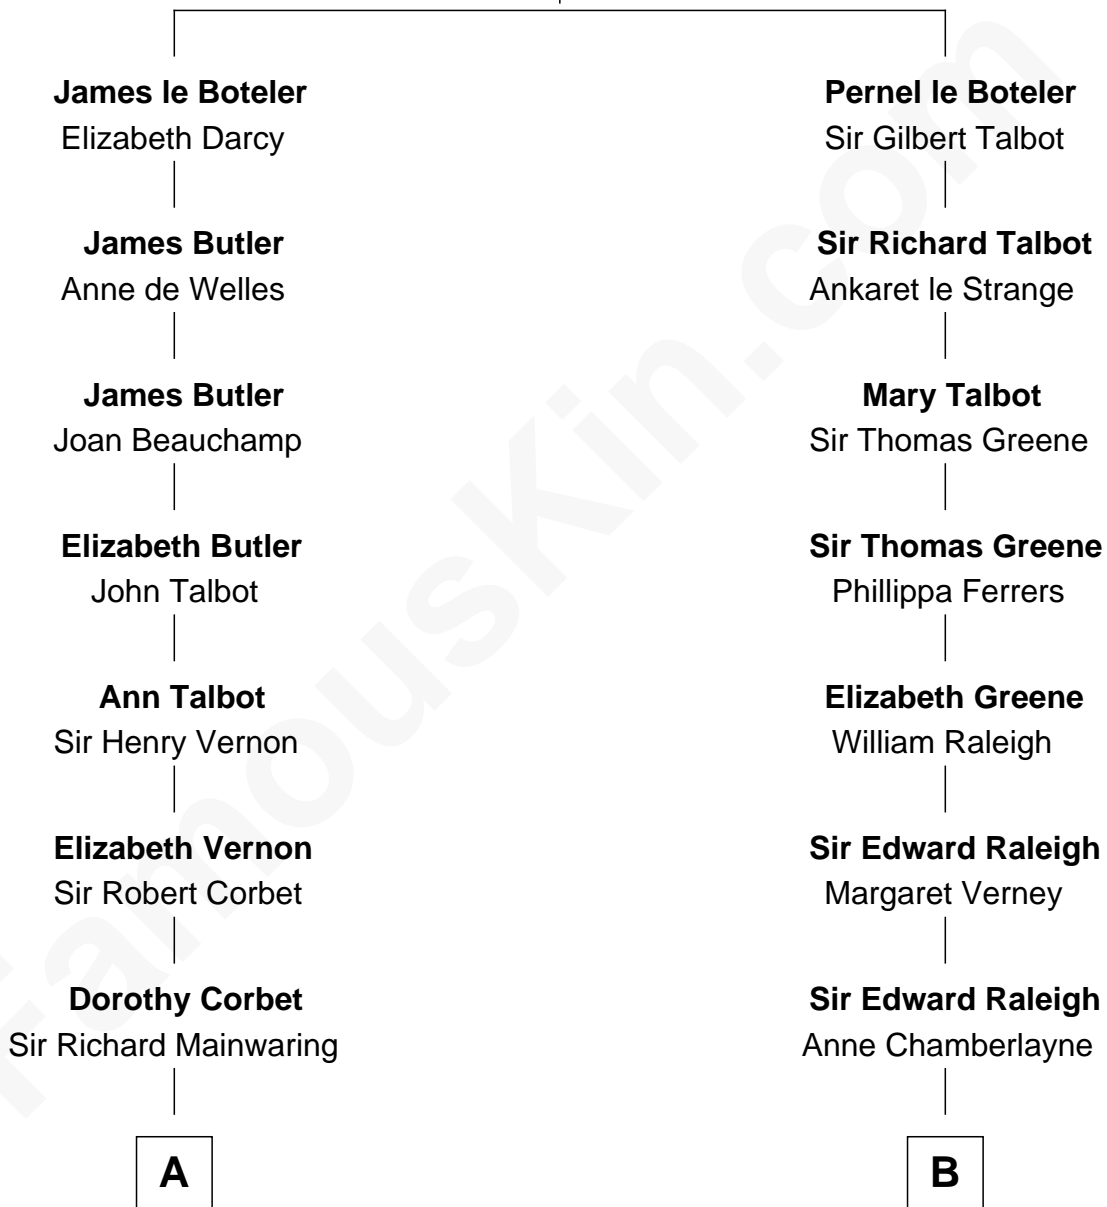

FamousKin.com Relationship Chart of

C. W. Post

Founder of Post Cereals

16th cousin 4 times removed of

Willis Carrier

Inventor of Air Conditioning

Sir James le Boteler

Eleanor de Bohun

C

—
Lydia Otis

Thomas Button

—
Ann Elizabeth Button

David Joy Haviland

—
Elizabeth R. Haviland

Duane Williams Carrier

—
Willis Carrier