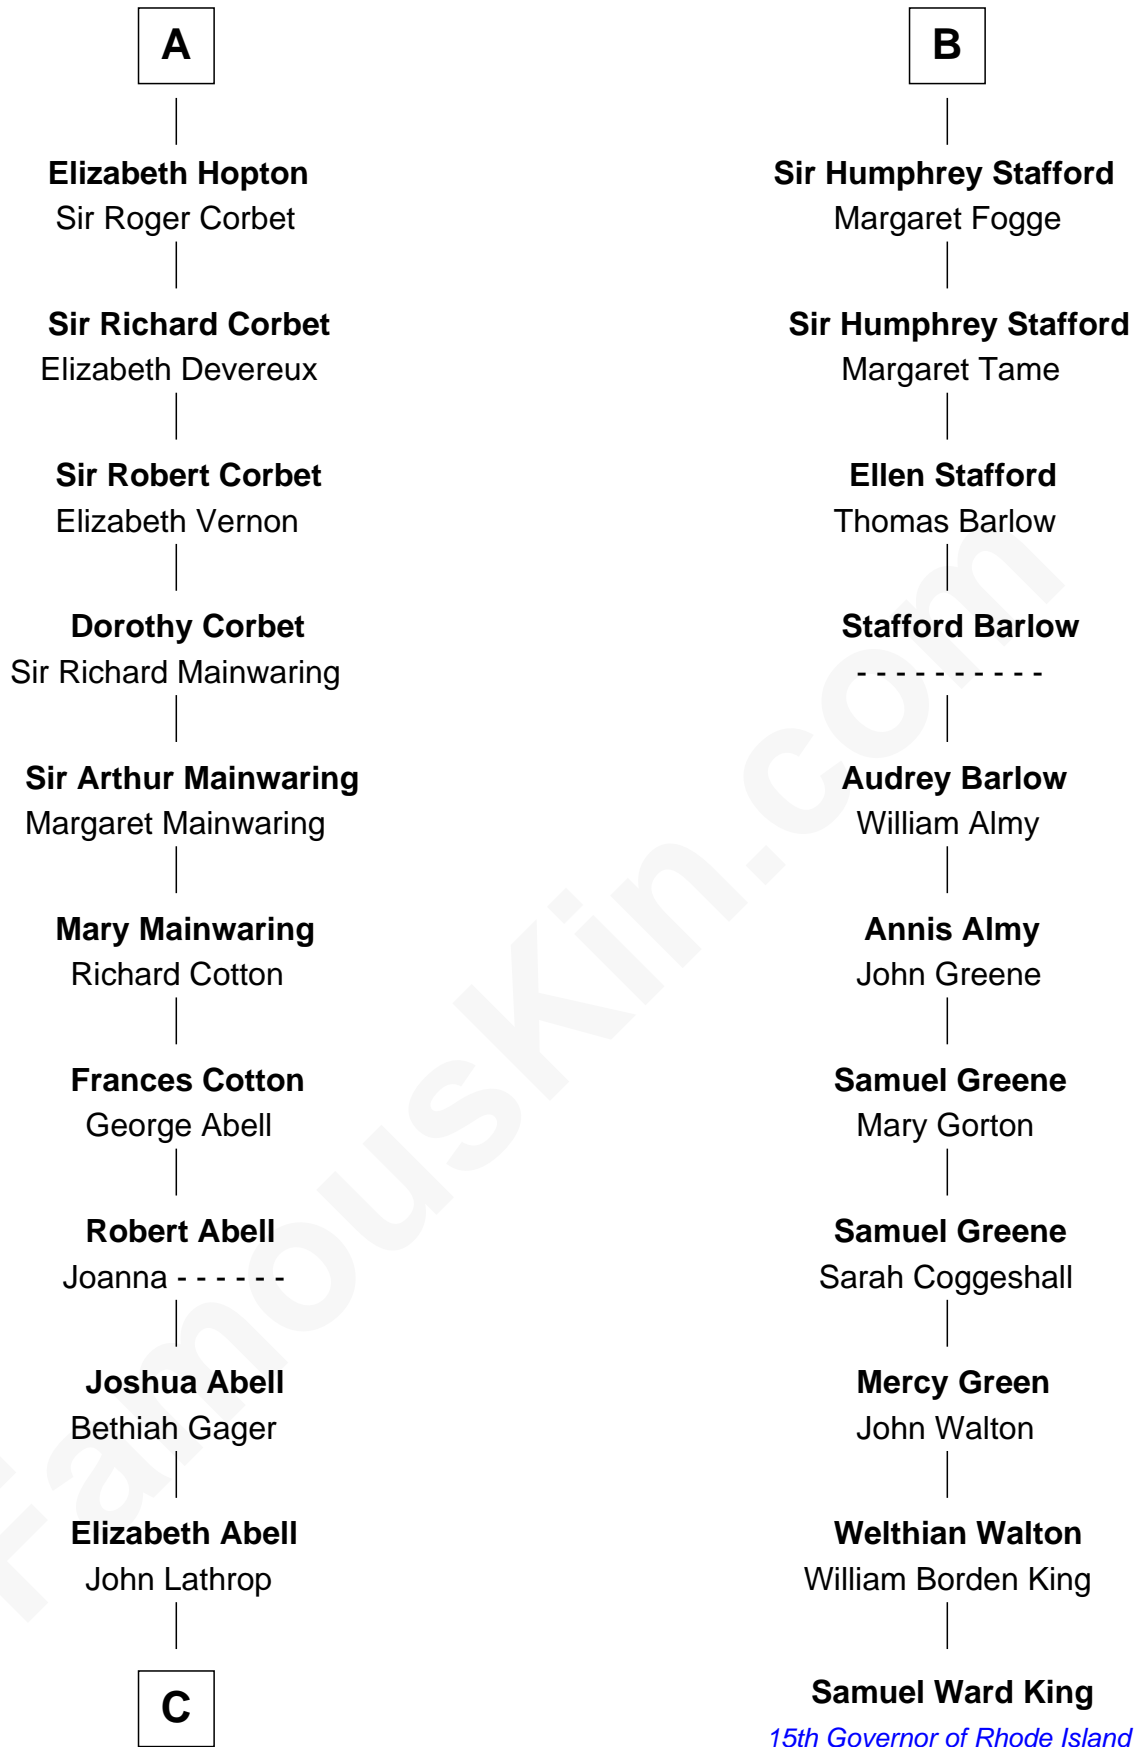

FamousKin.com Relationship Chart of

C. W. Post

Founder of Post Cereals

17th cousin 3 times removed of

Samuel Ward King

15th Governor of Rhode Island

John de Botetourte

Maud FitzThomas

C

—
Azel Lathrop
Elizabeth Hyde

—
Erastus Lathrop
Sarah Bailey

—
Caroline Cushman Lathrop
Charles Rollin Post

—
C. W. Post
Founder of Post Cereals

FamousKin.com