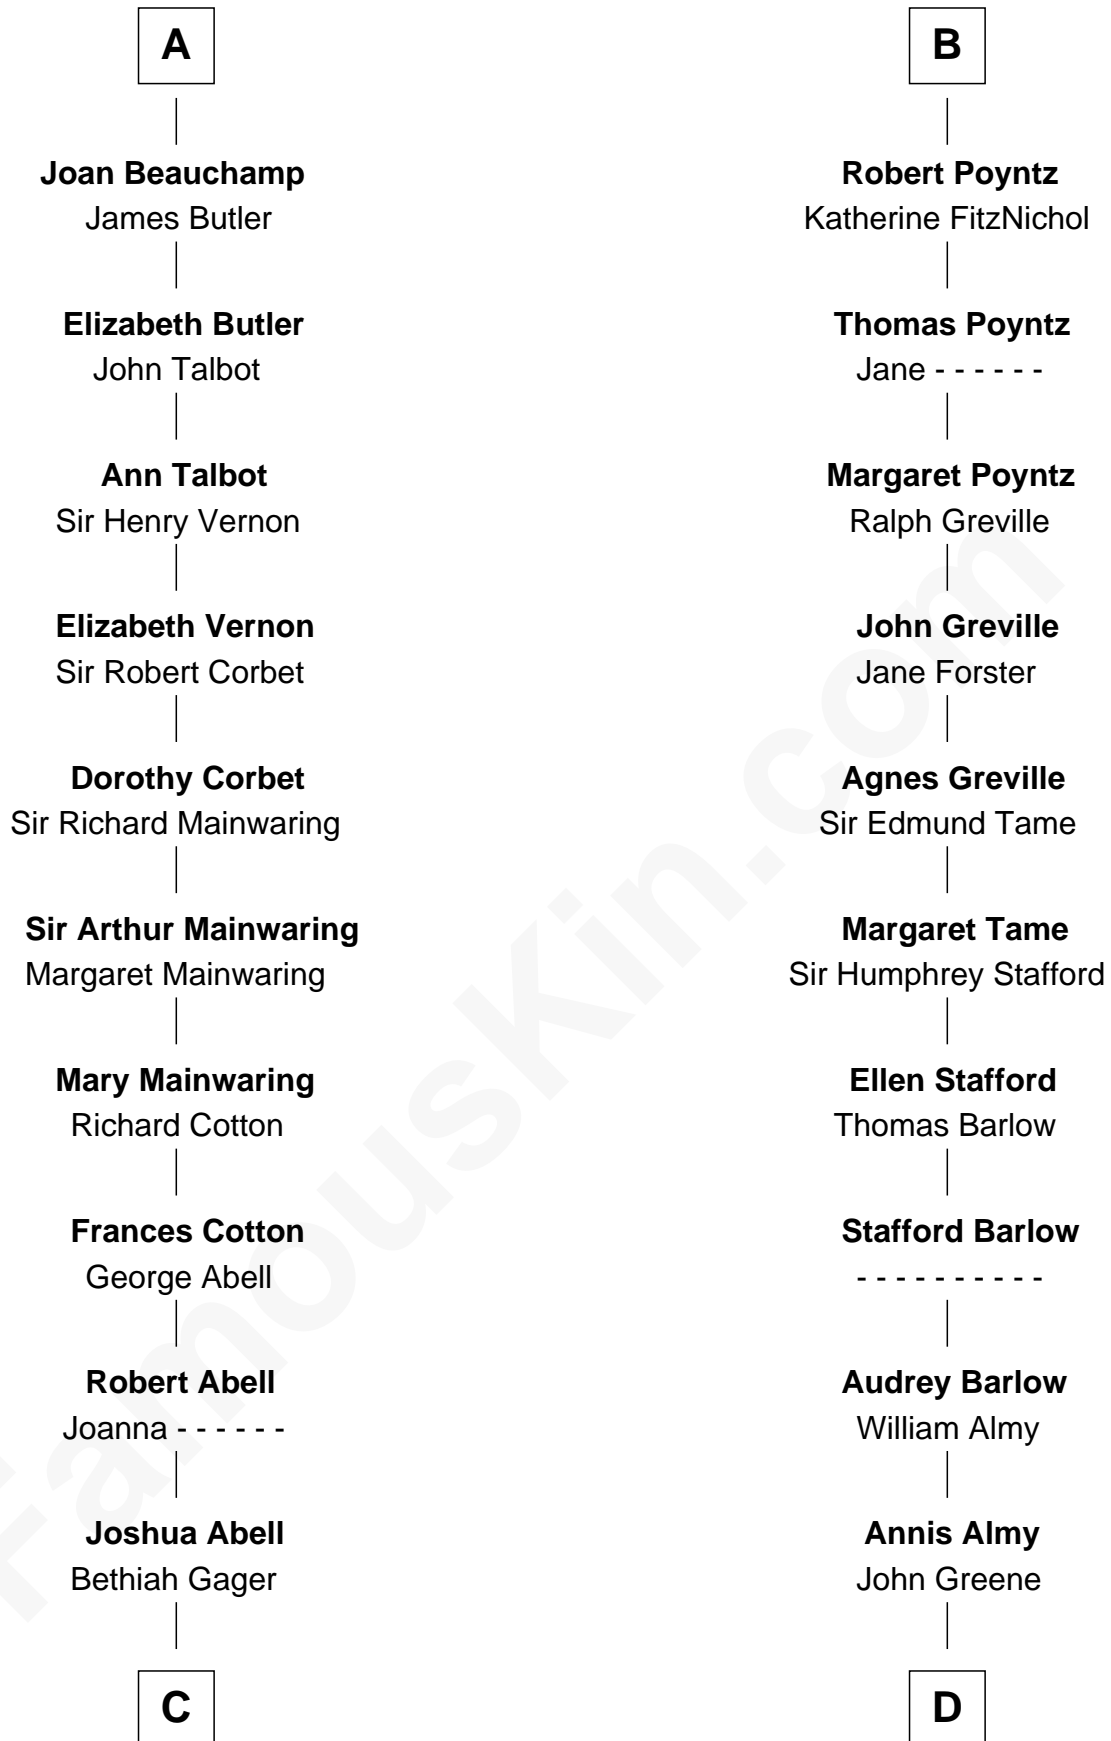

FamousKin.com Relationship Chart of

C. W. Post

Founder of Post Cereals

21st cousin of

Samuel Ward King

15th Governor of Rhode Island

C

Elizabeth Abell

John Lathrop

Azel Lathrop

Elizabeth Hyde

Erastus Lathrop

Sarah Bailey

Caroline Cushman Lathrop

Charles Rollin Post

C. W. Post