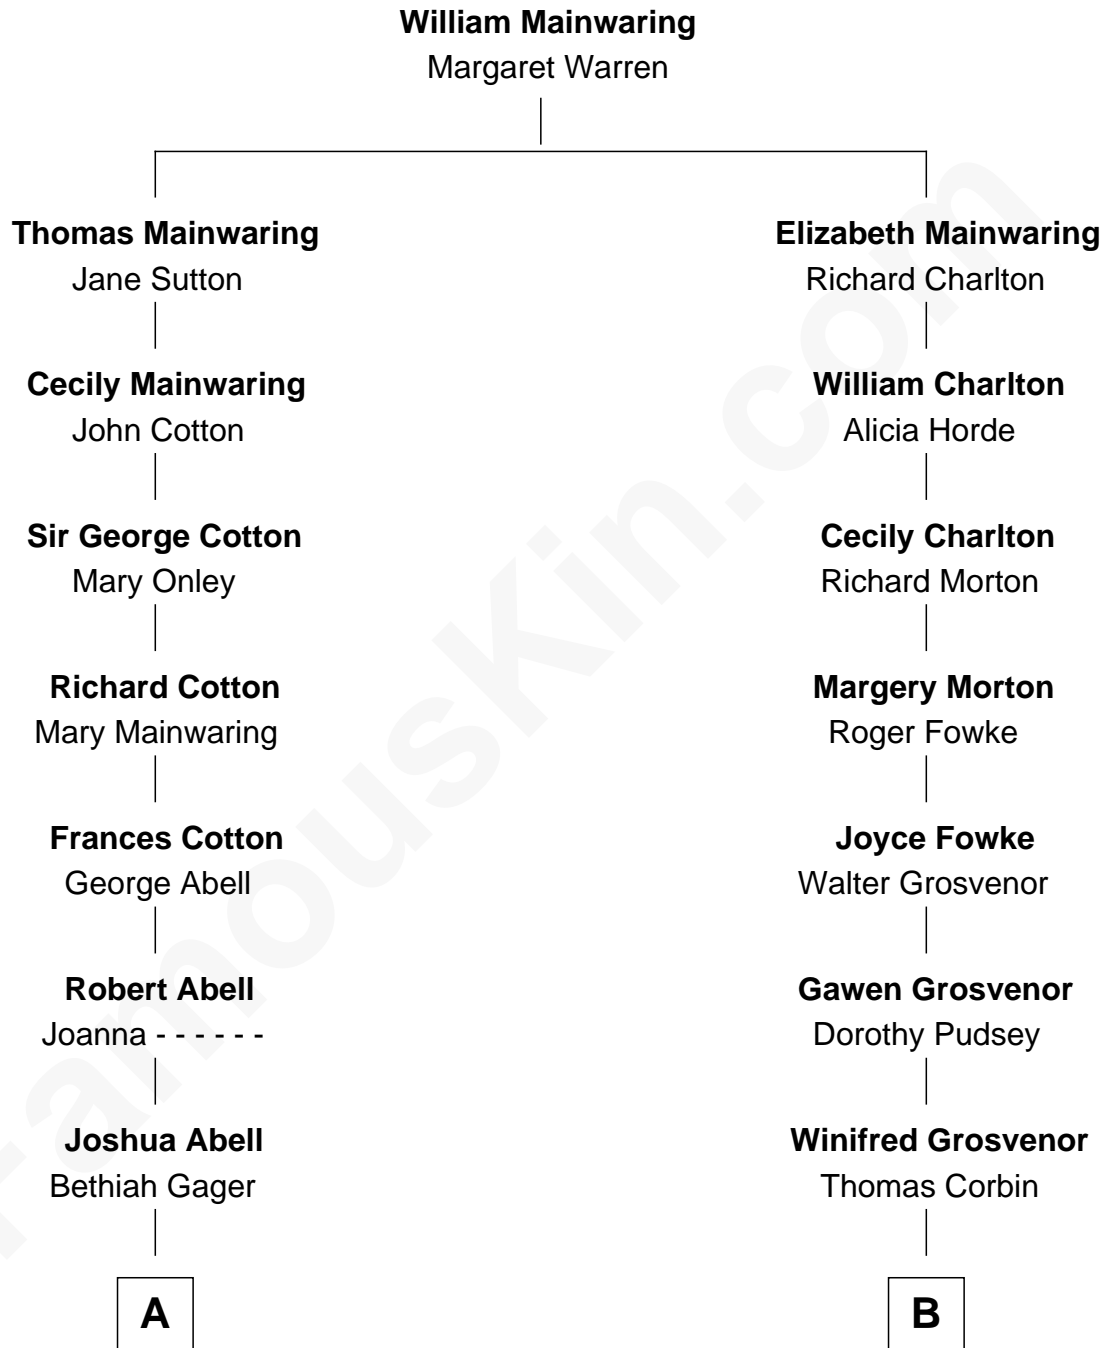

FamousKin.com Relationship Chart of

C. W. Post

Founder of Post Cereals

10th cousin 1 time removed of

Francis Lightfoot Lee

Signer of the Declaration of Independence

A

Elizabeth Abell

John Lathrop

Azel Lathrop

Elizabeth Hyde

Erastus Lathrop

Sarah Bailey

Caroline Cushman Lathrop

Charles Rollin Post

C. W. Post