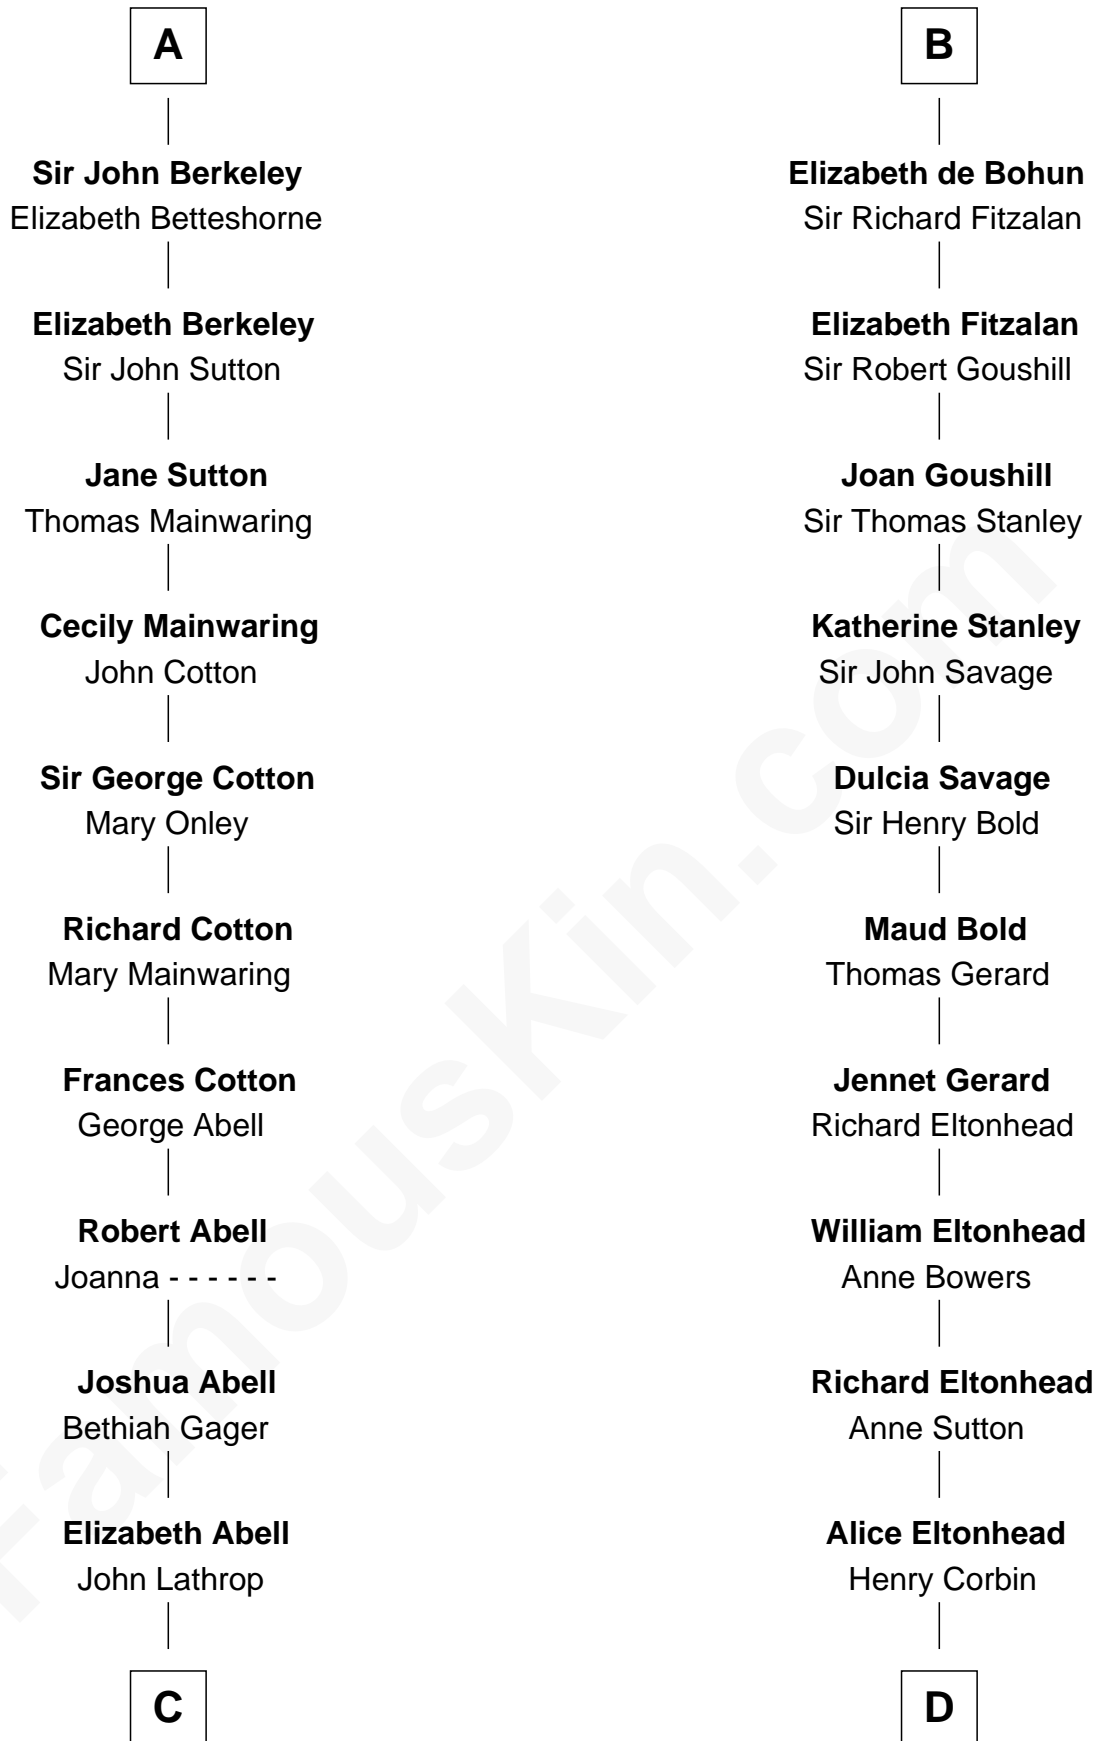

FamousKin.com

Relationship Chart of

C. W. Post

Founder of Post Cereals

19th cousin 1 time removed of

Francis Lightfoot Lee

Signer of the Declaration of Independence

Walter of Salisbury

C

Azel Lathrop
Elizabeth Hyde

Erastus Lathrop
Sarah Bailey

Caroline Cushman Lathrop
Charles Rollin Post

C. W. Post
Founder of Post Cereals

D

Laetitia Corbin
Richard Lee

Gov. Thomas Lee
Hannah Ludwell