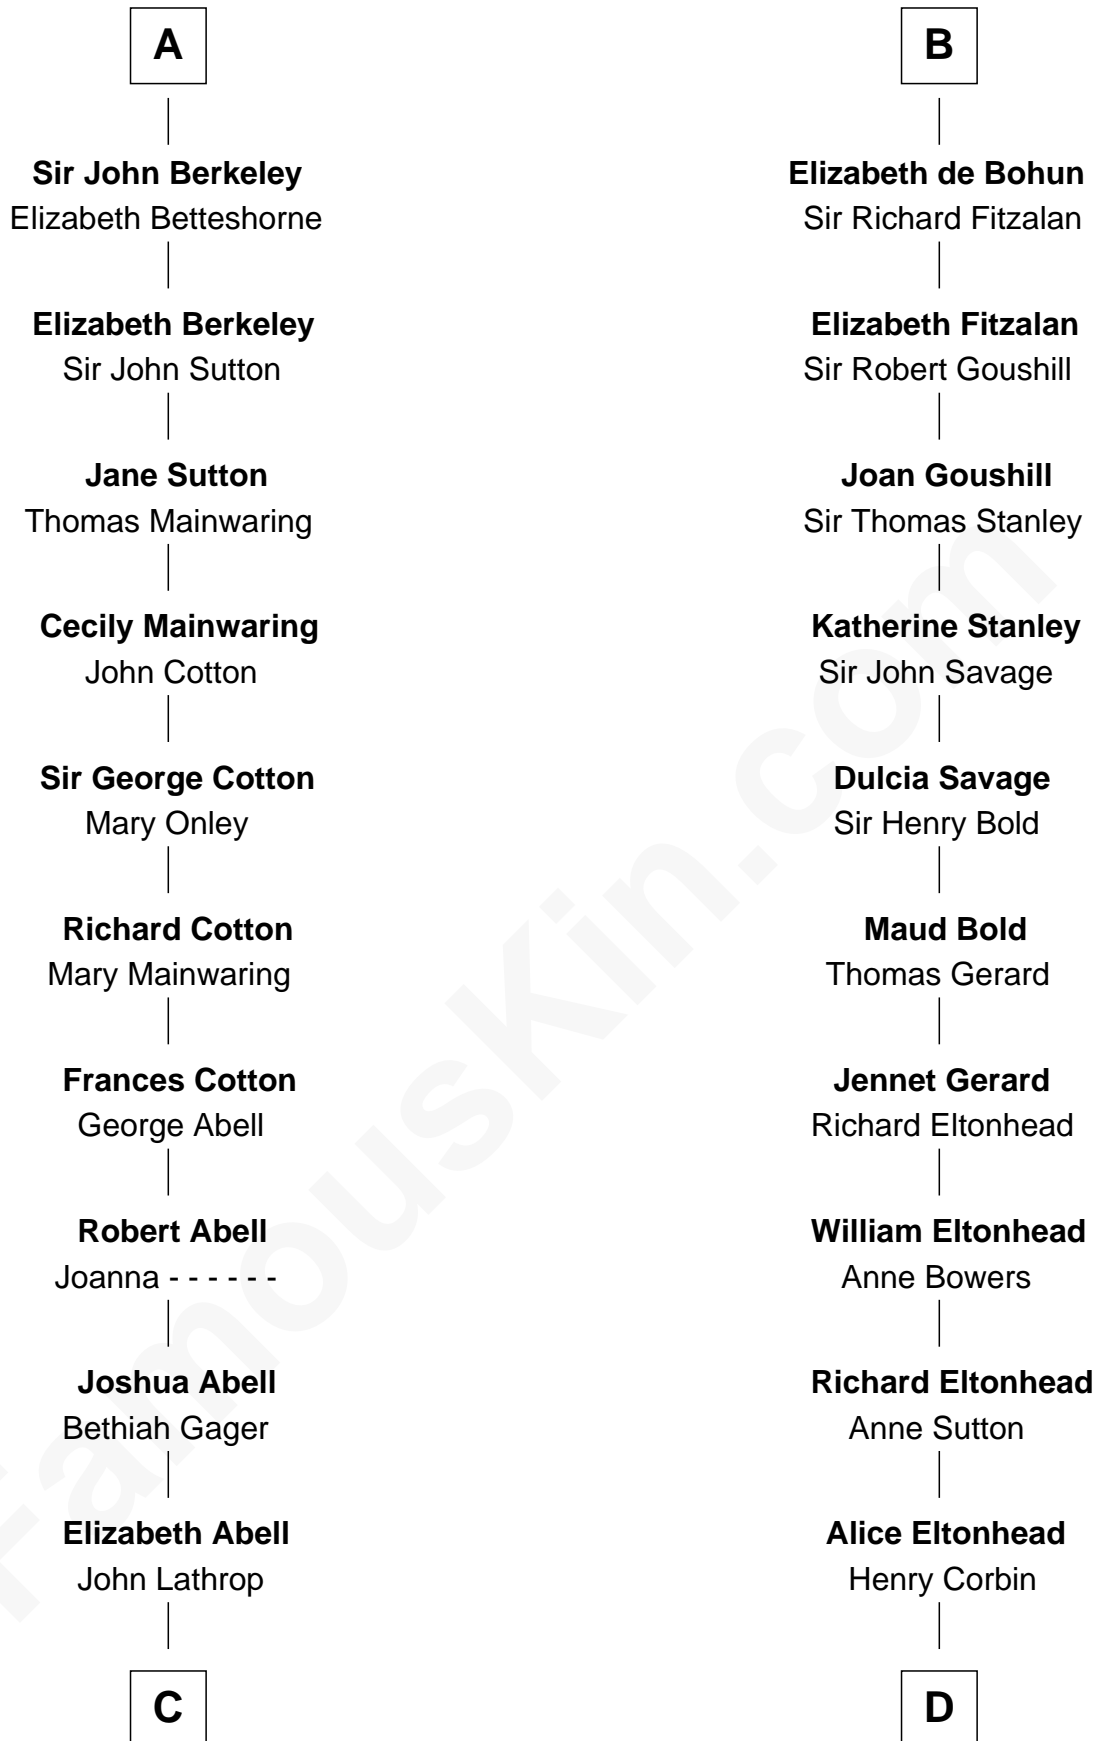

FamousKin.com Relationship Chart of

C. W. Post

Founder of Post Cereals

19th cousin 1 time removed of

Francis Lightfoot Lee

Signer of the Declaration of Independence

Dermot MacMurrough

Mor O'Toole

C

Azel Lathrop
Elizabeth Hyde

Erastus Lathrop
Sarah Bailey

Caroline Cushman Lathrop
Charles Rollin Post

C. W. Post
Founder of Post Cereals

D

Laetitia Corbin
Richard Lee

Gov. Thomas Lee
Hannah Ludwell