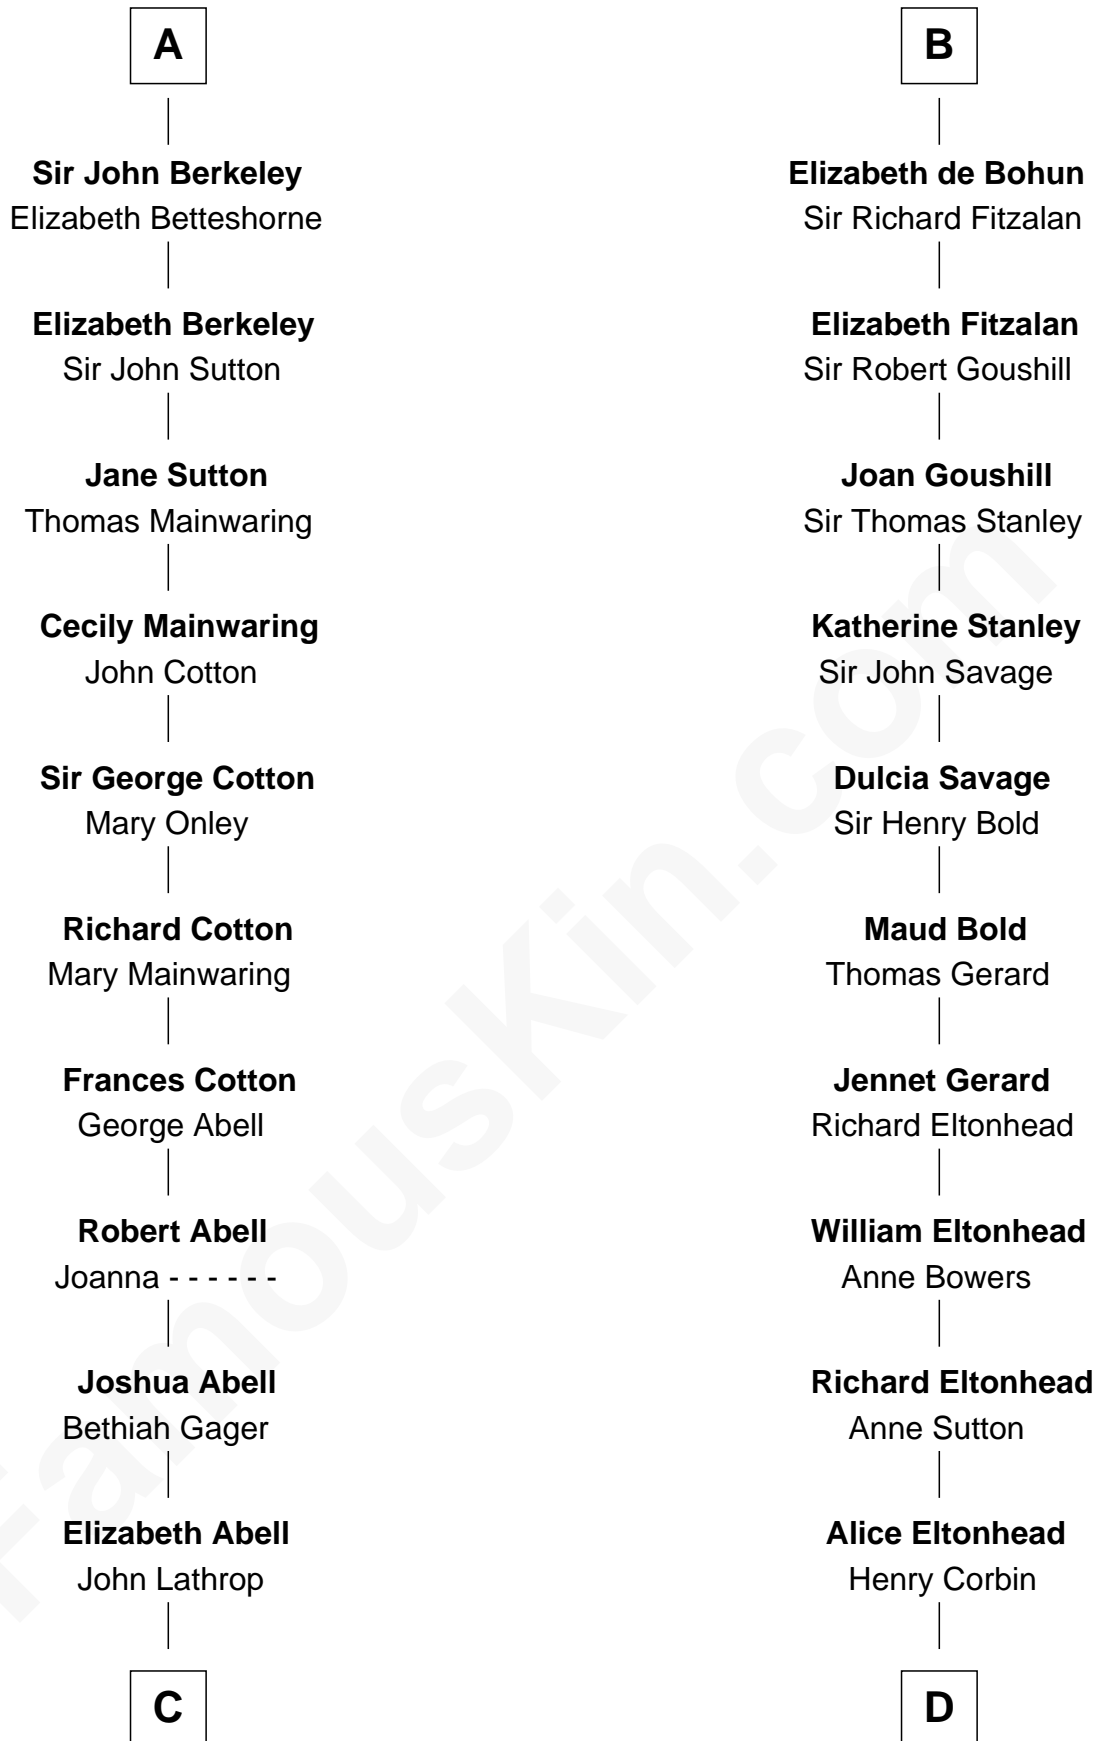

# FamousKin.com Relationship Chart of

**C. W. Post**

*Founder of Post Cereals*

19th cousin 1 time removed of

**Francis Lightfoot Lee**

*Signer of the Declaration of Independence*

**Robert of Gloucester**

Mabel FitzHamon

Hawise de Beaumont

**Amice of Gloucester**

Sir Richard de Clare

**Sir Gilbert de Clare**

Isabel Marshal

**Sir Richard de Clare**

Maud de Lacy

**Thomas de Clare**

Juliana FitzMaurice

**Margaret de Clare**

Bartholomew de Badlesmere

**Elizabeth de Badlesmere**

Sir William de Bohun

**B**

**C**

**Azel Lathrop**  
Elizabeth Hyde

**Erastus Lathrop**  
Sarah Bailey

**Caroline Cushman Lathrop**  
Charles Rollin Post

**C. W. Post**  
*Founder of Post Cereals*

**D**

**Laetitia Corbin**  
Richard Lee

**Gov. Thomas Lee**  
Hannah Ludwell