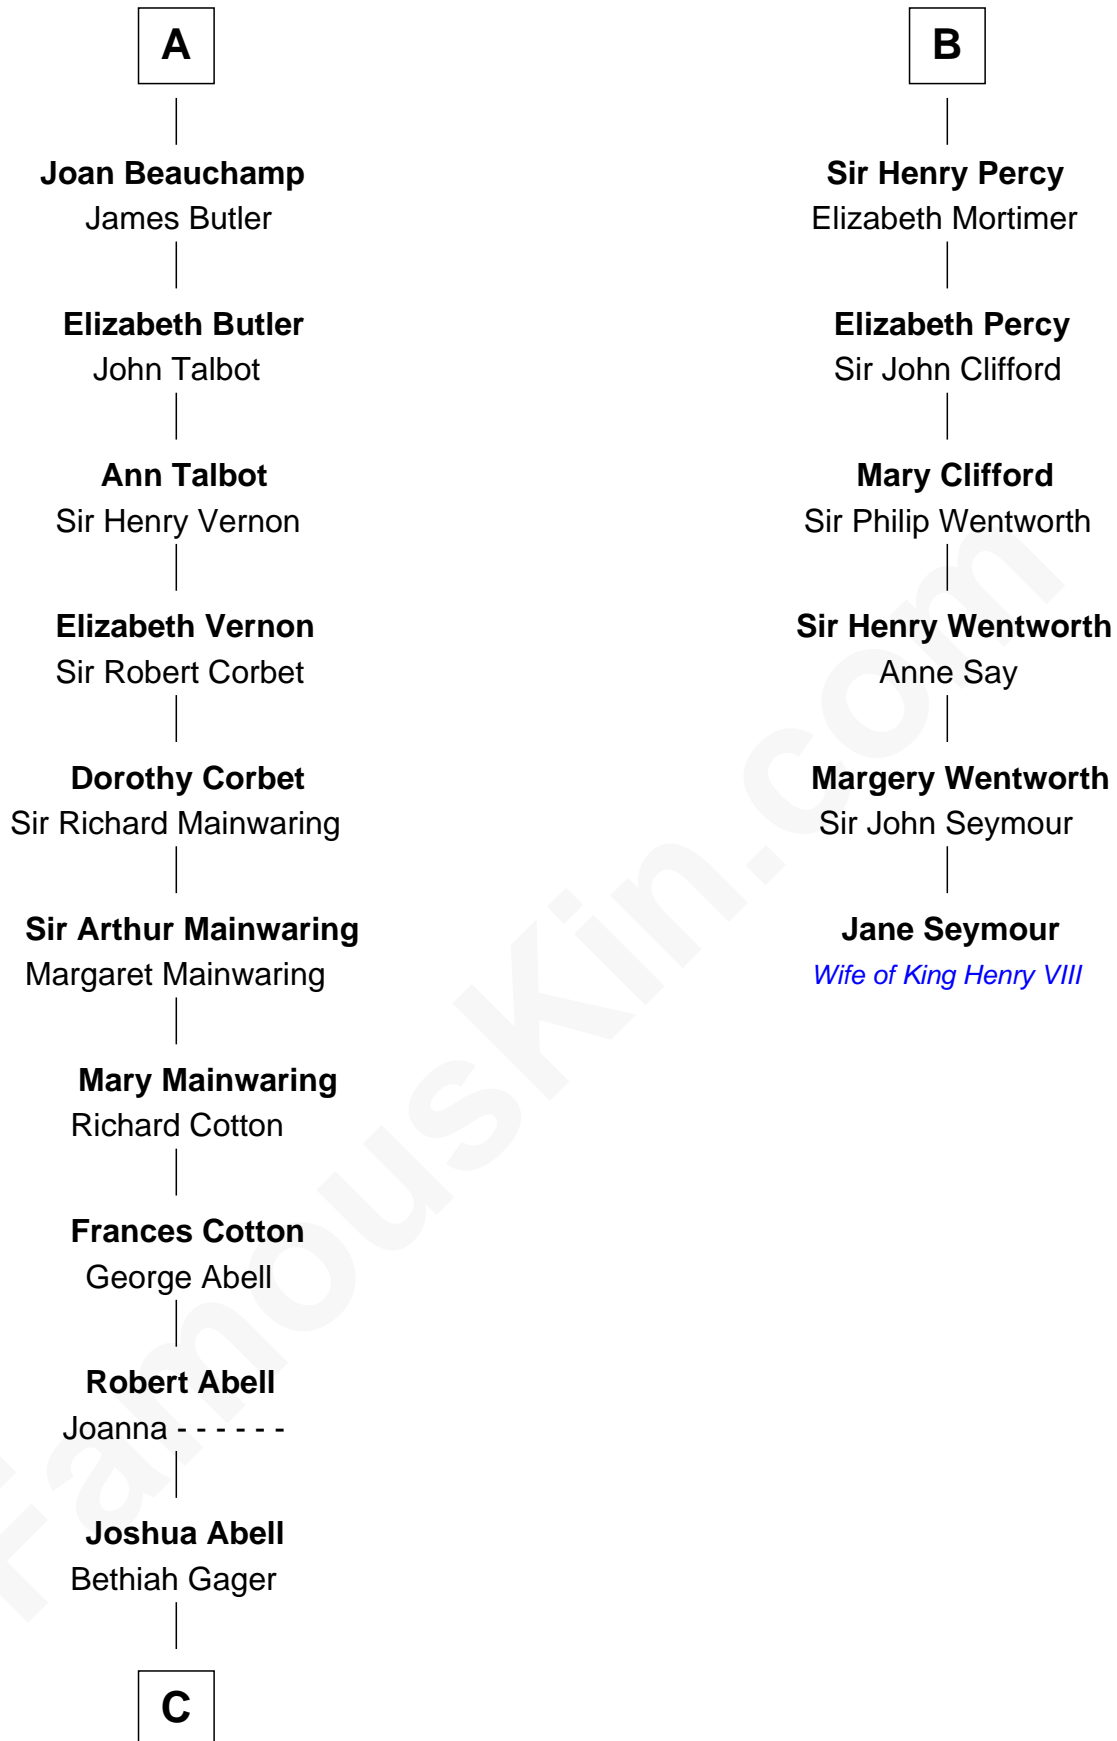

FamousKin.com Relationship Chart of

C. W. Post

Founder of Post Cereals

12th cousin 9 times removed of

Jane Seymour

3rd Wife of King Henry VIII

C

—
Elizabeth Abell

John Lathrop

—
Azel Lathrop

Elizabeth Hyde

—
Erastus Lathrop

Sarah Bailey

—
Caroline Cushman Lathrop

Charles Rollin Post

—
C. W. Post