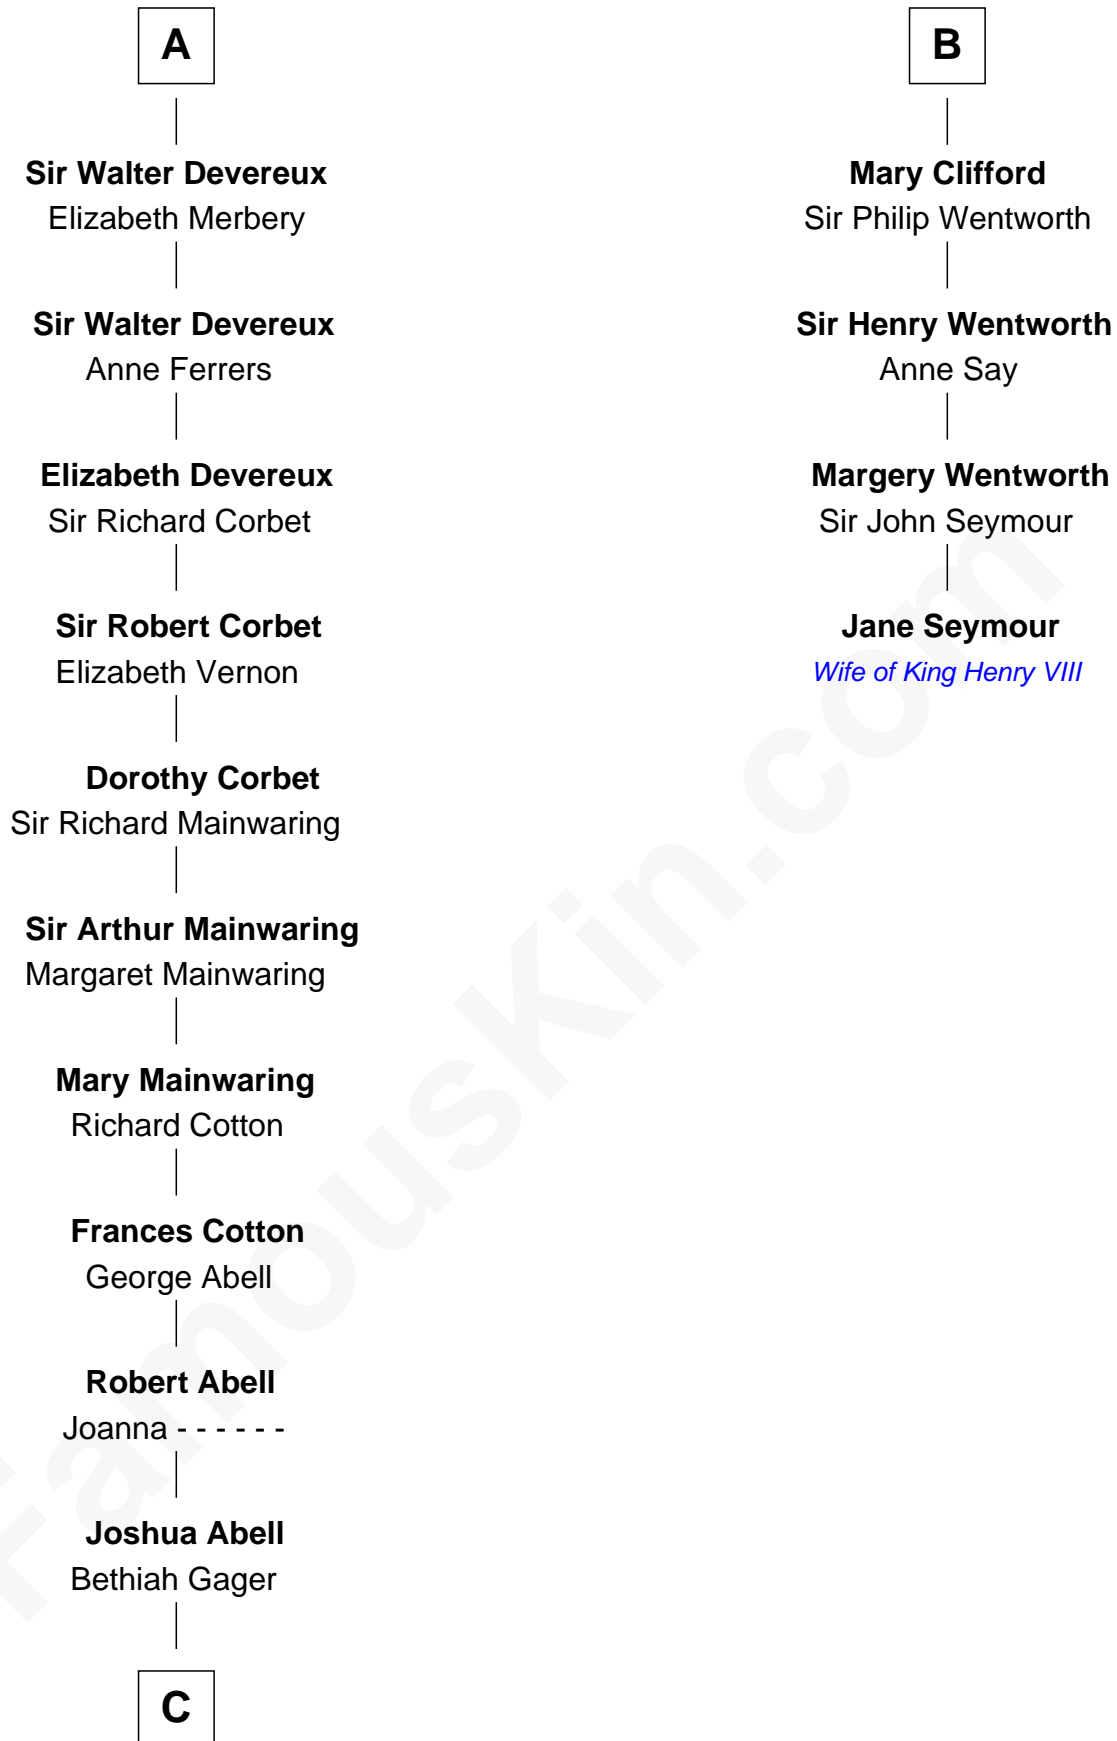

FamousKin.com Relationship Chart of

C. W. Post

Founder of Post Cereals

10th cousin 11 times removed of

Jane Seymour

3rd Wife of King Henry VIII

C

—
Elizabeth Abell

John Lathrop

—
Azel Lathrop

Elizabeth Hyde

—
Erastus Lathrop

Sarah Bailey

—
Caroline Cushman Lathrop

Charles Rollin Post

—
C. W. Post