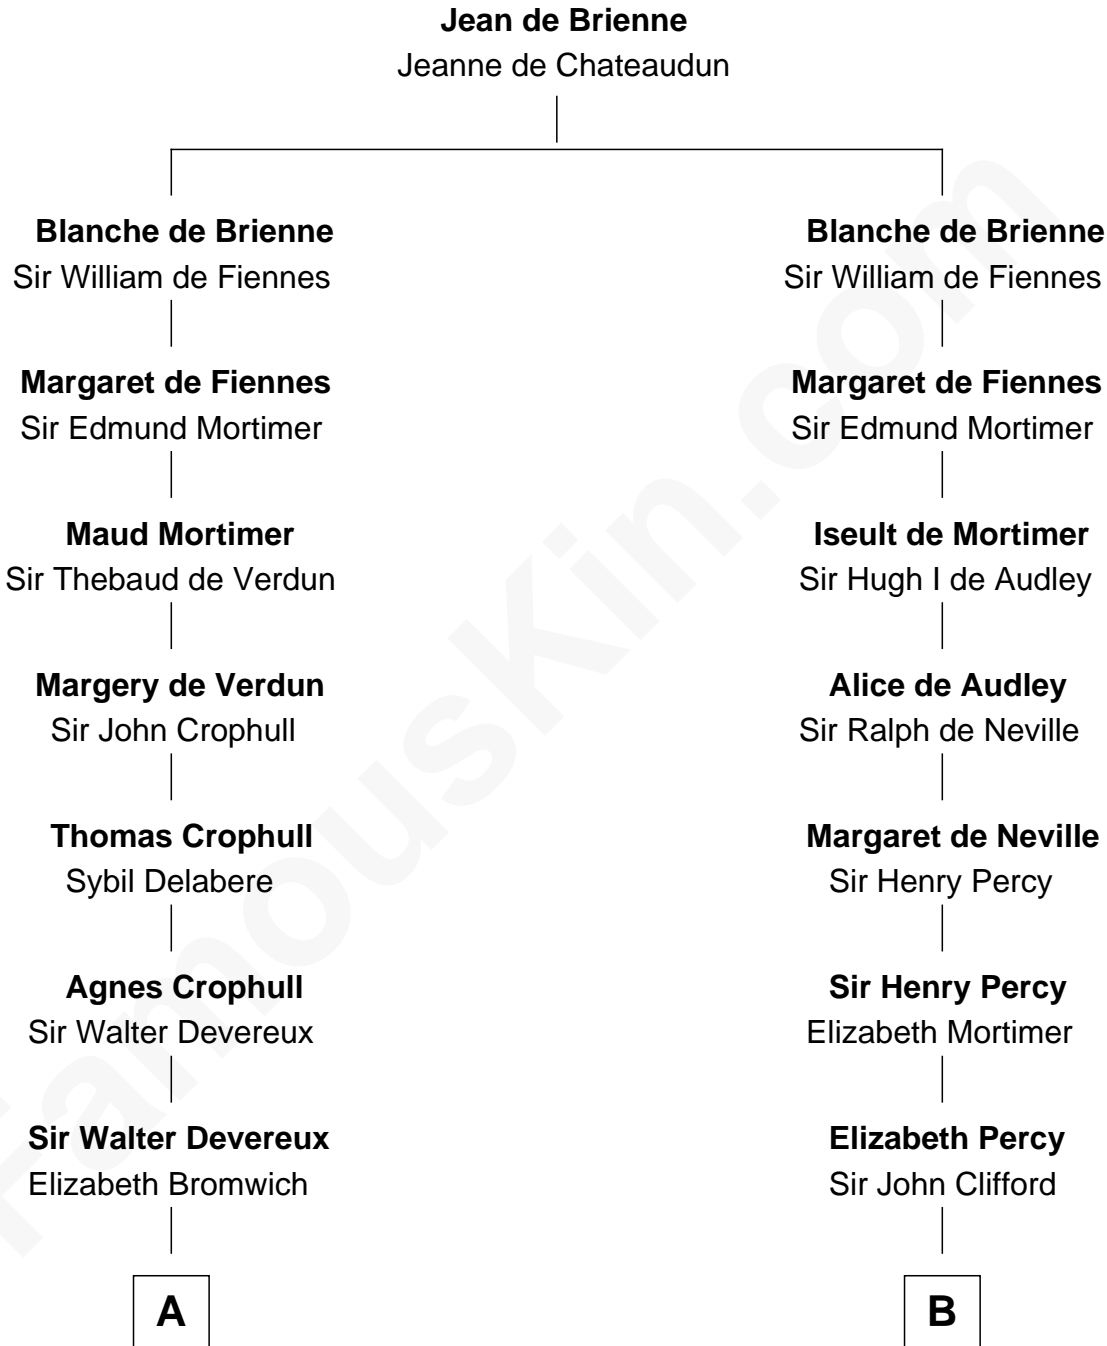

FamousKin.com Relationship Chart of

C. W. Post

Founder of Post Cereals

10th cousin 11 times removed of

Jane Seymour

3rd Wife of King Henry VIII

C

—
Elizabeth Abell

John Lathrop

—
Azel Lathrop

Elizabeth Hyde

—
Erastus Lathrop

Sarah Bailey

—
Caroline Cushman Lathrop

Charles Rollin Post

—
C. W. Post