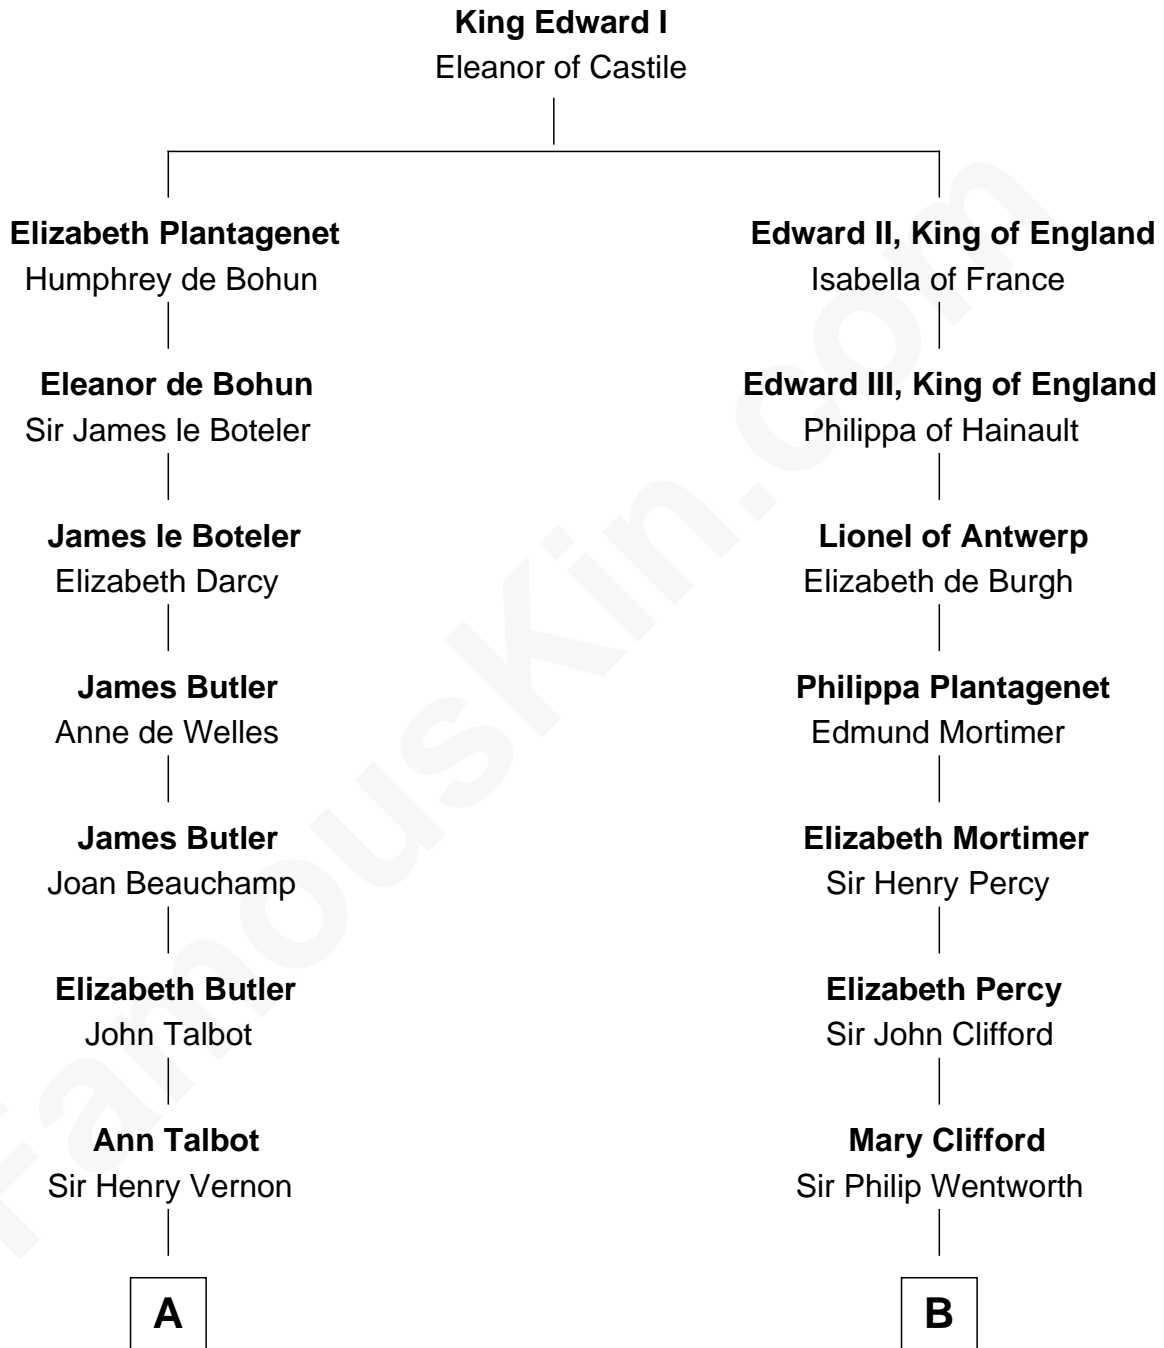

# FamousKin.com Relationship Chart of

**C. W. Post**

*Founder of Post Cereals*

9th cousin 9 times removed of

**Jane Seymour**

*3rd Wife of King Henry VIII*

**C**

—  
**Caroline Cushman Lathrop**

Charles Rollin Post

—  
**C. W. Post**

*Founder of Post Cereals*

FamousKin.com