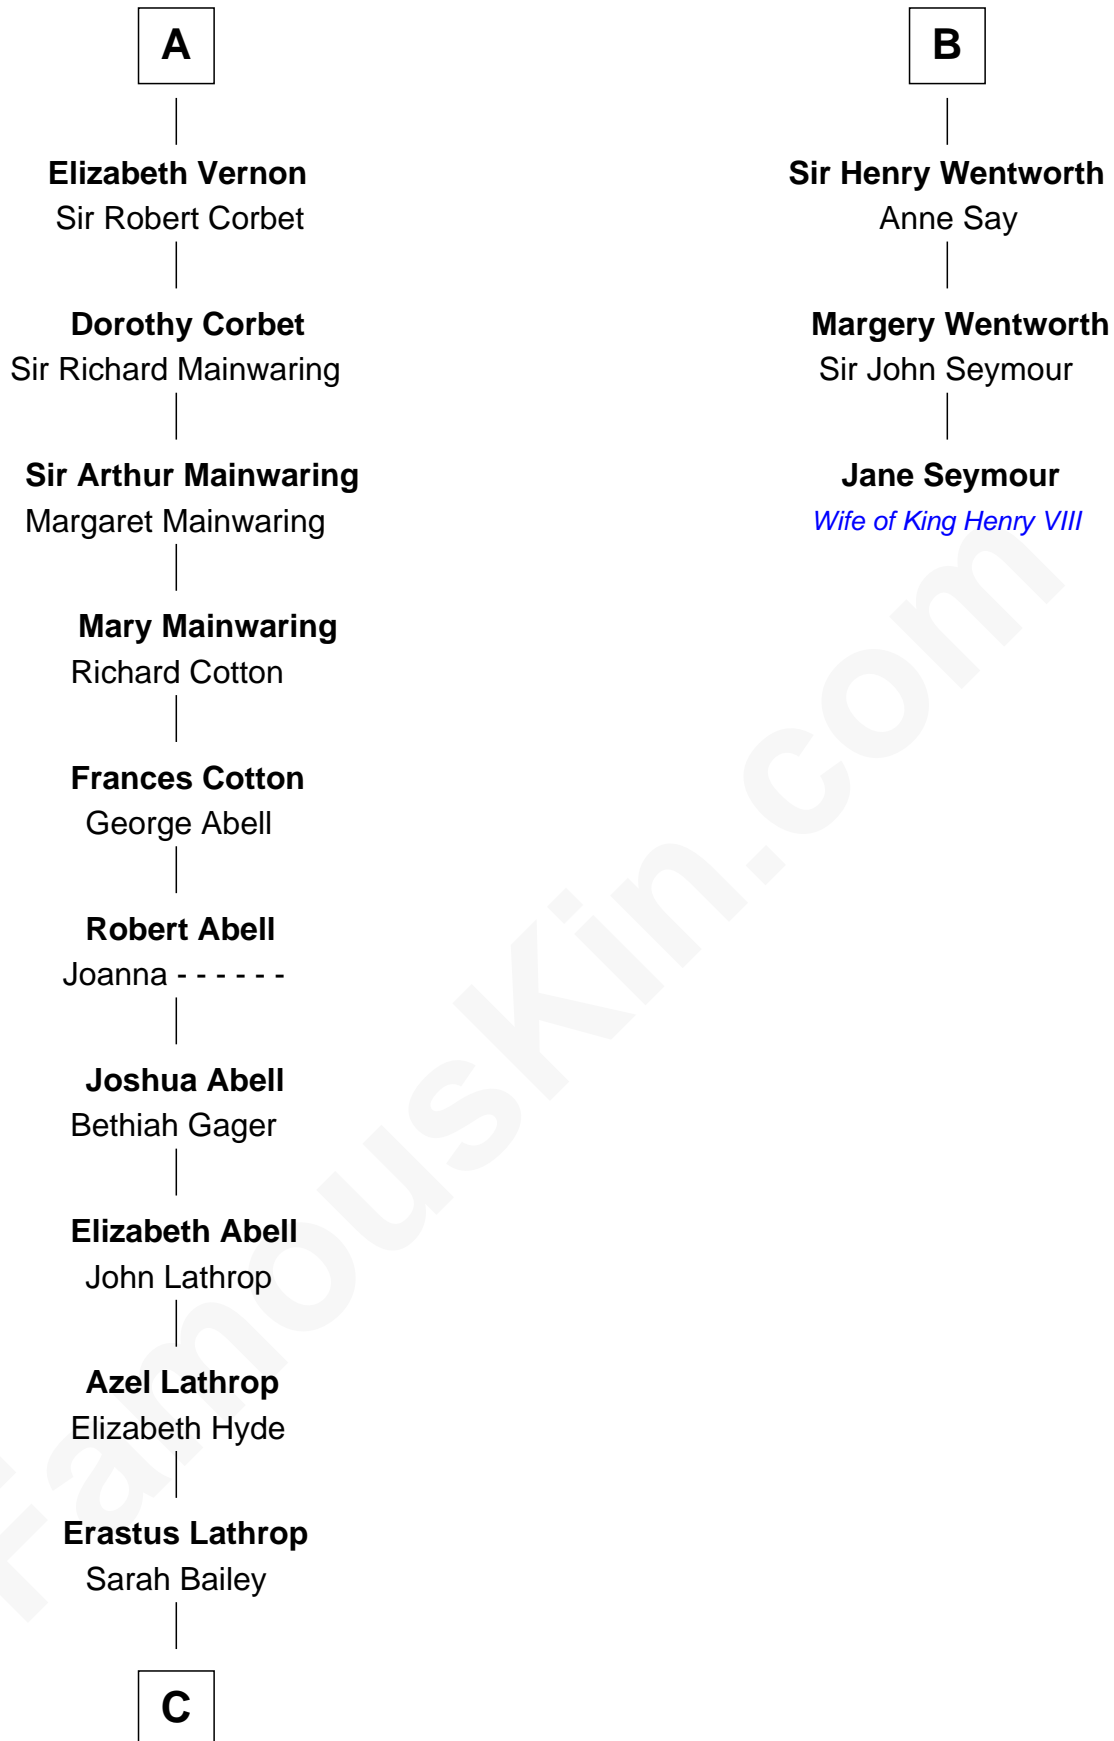

# FamousKin.com Relationship Chart of

**C. W. Post**

*Founder of Post Cereals*

9th cousin 9 times removed of

**Jane Seymour**

*3rd Wife of King Henry VIII*

**C**

—  
**Caroline Cushman Lathrop**

Charles Rollin Post

—  
**C. W. Post**

*Founder of Post Cereals*

FamousKin.com