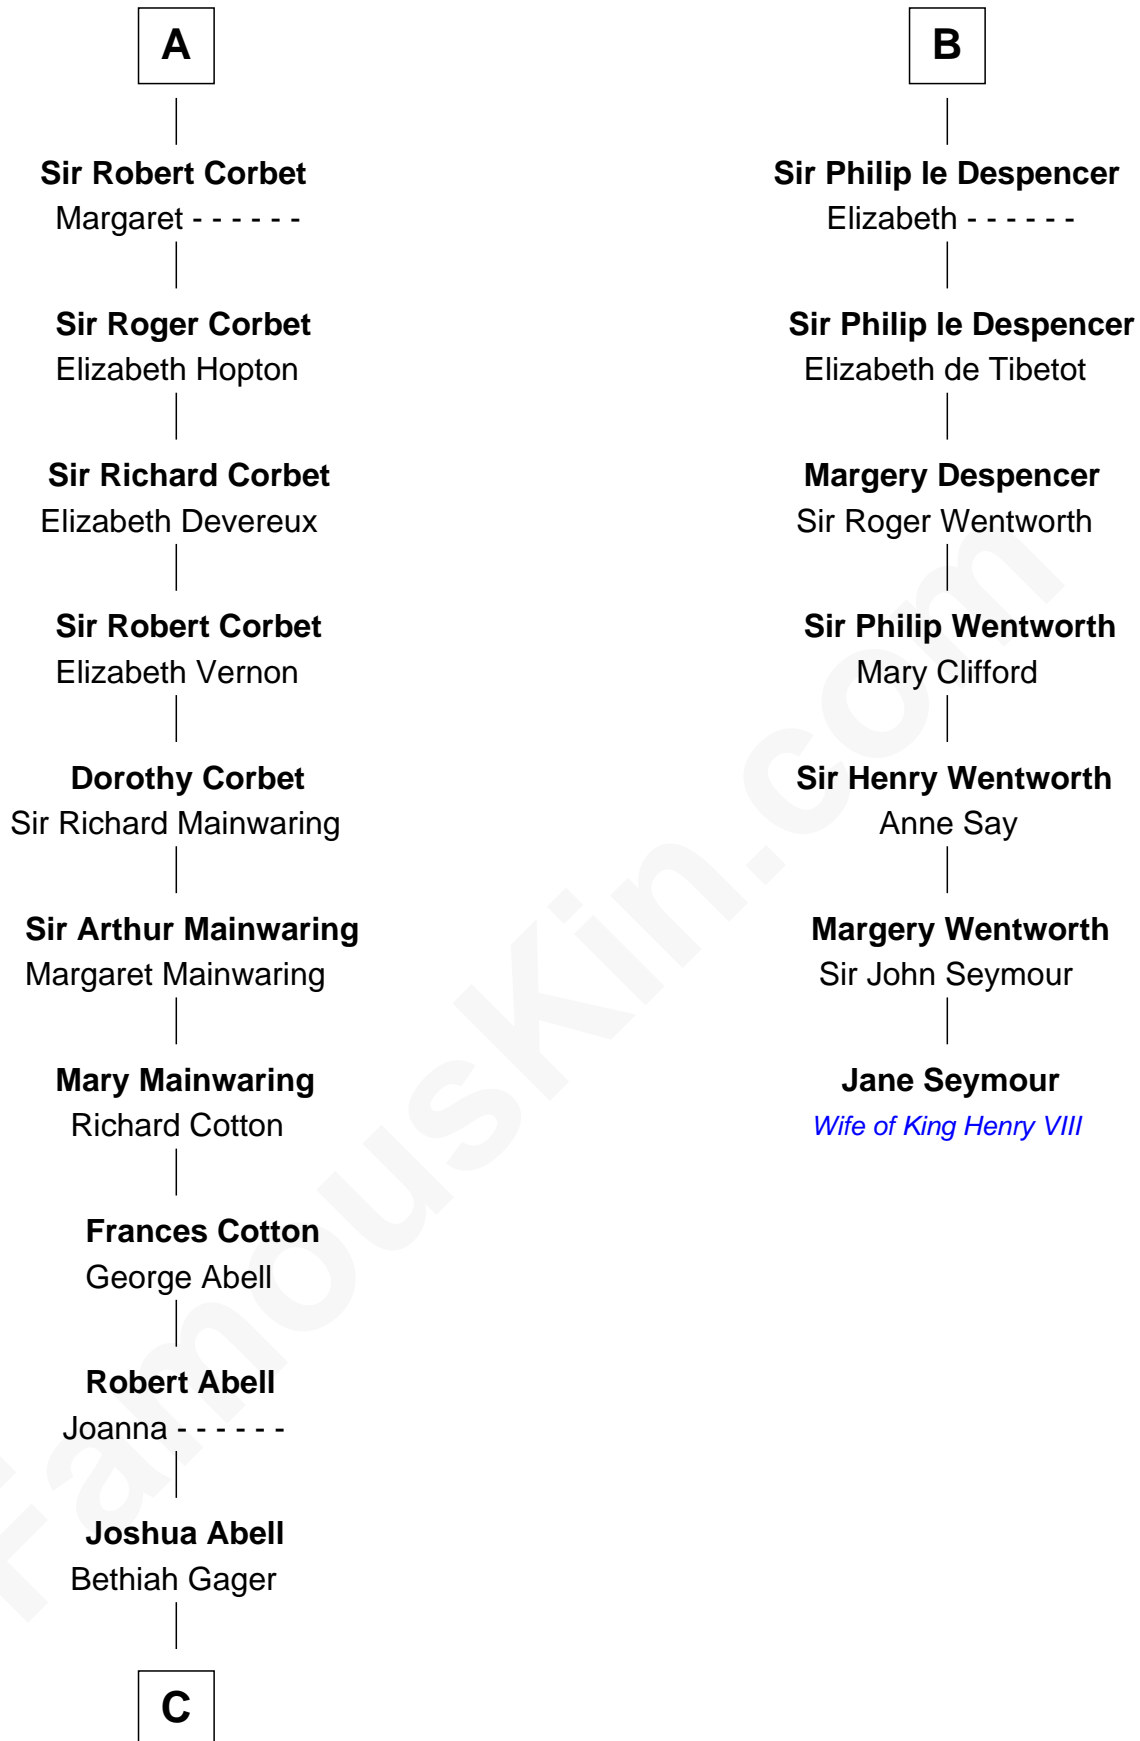

# FamousKin.com Relationship Chart of

**C. W. Post**

*Founder of Post Cereals*

13th cousin 8 times removed of

**Jane Seymour**

*3rd Wife of King Henry VIII*

**James de St. Hilary**

Aveline - - - - -

Roger de Clare

**Aveline de Clare**

Sir Geoffrey FitzPiers

**Sir John FitzGeoffrey**

Isabel le Bigod

**Maud FitzJohn**

William de Beauchamp

**Isabella de Beauchamp**

Sir Hugh le Despencer

**Sir Philip le Despencer**

Margaret de Goushill

**Sir Philip le Despencer**

Joan de Cobham

**B**

**C**

—  
**Elizabeth Abell**

John Lathrop

—  
**Azel Lathrop**

Elizabeth Hyde

—  
**Erastus Lathrop**

Sarah Bailey

—  
**Caroline Cushman Lathrop**

Charles Rollin Post

—  
**C. W. Post**