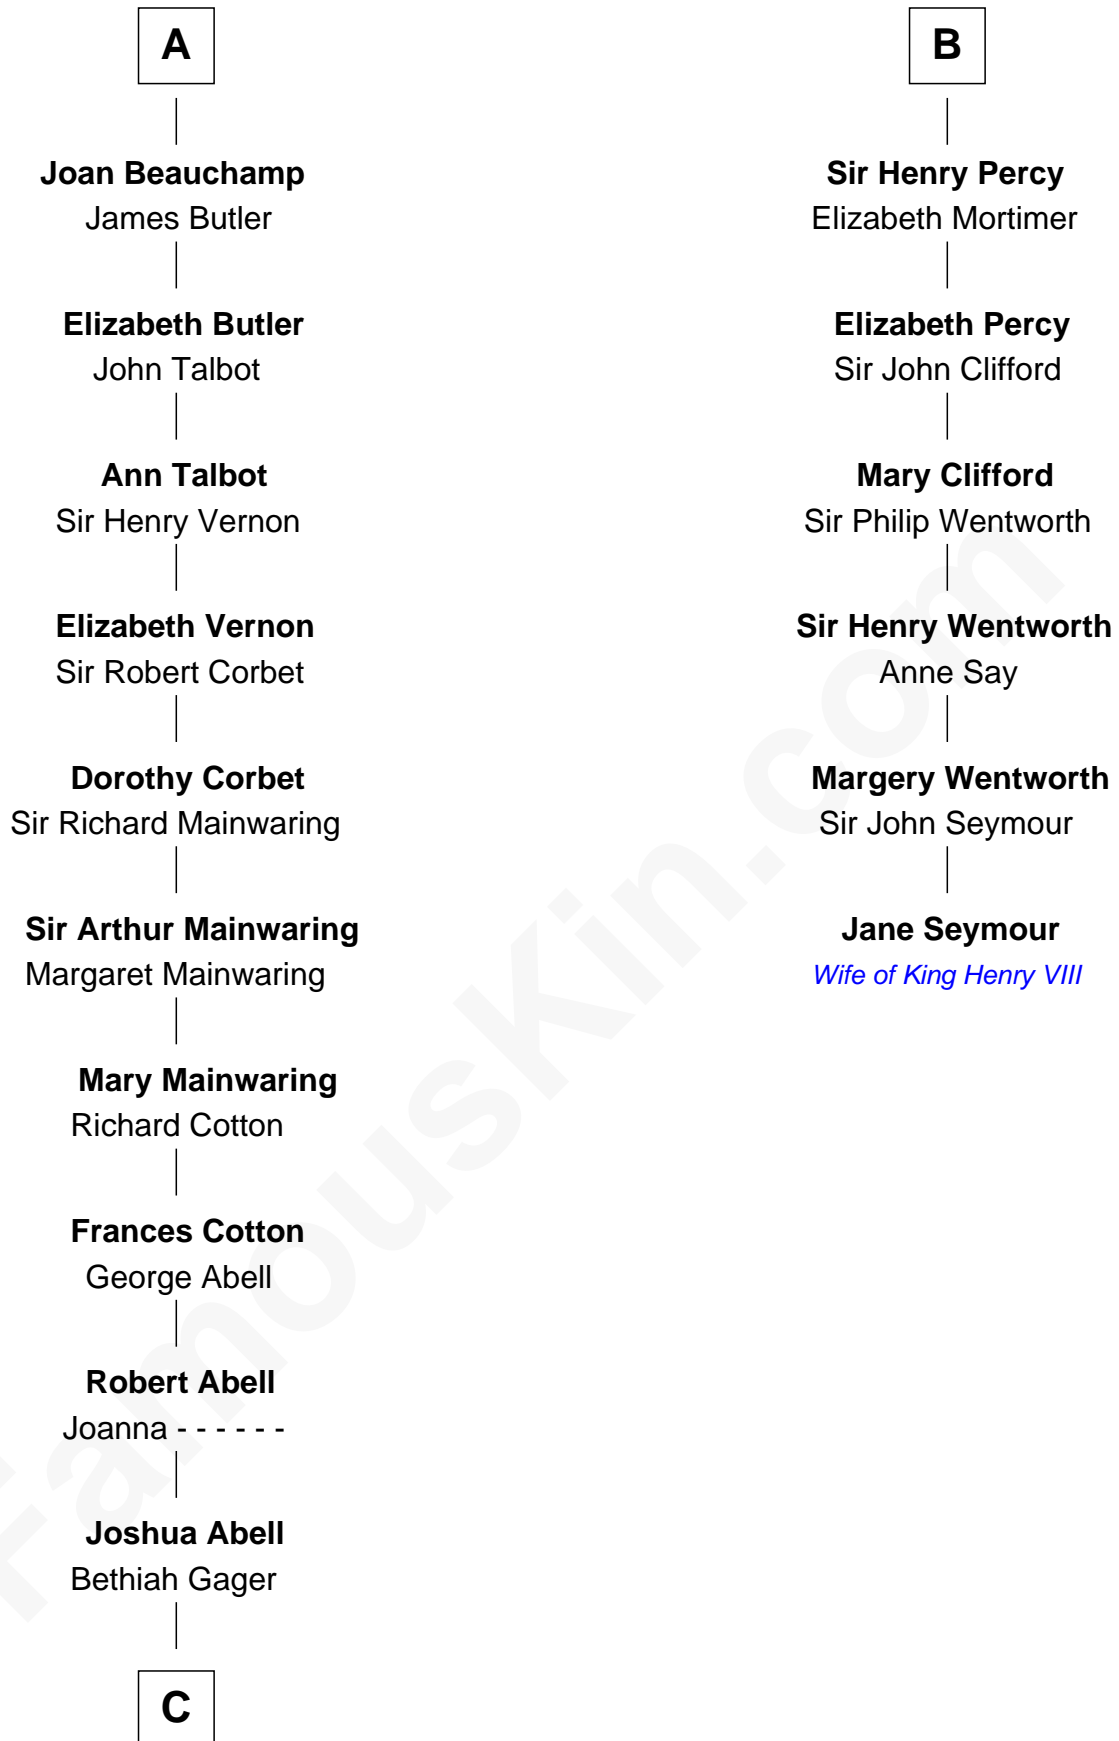

# FamousKin.com Relationship Chart of

**C. W. Post**

*Founder of Post Cereals*

12th cousin 9 times removed of

**Jane Seymour**

*3rd Wife of King Henry VIII*

**Sir Ralph de Tony**  
Margaret Beaumont

**C**

—  
**Elizabeth Abell**

John Lathrop

—  
**Azel Lathrop**

Elizabeth Hyde

—  
**Erastus Lathrop**

Sarah Bailey

—  
**Caroline Cushman Lathrop**

Charles Rollin Post