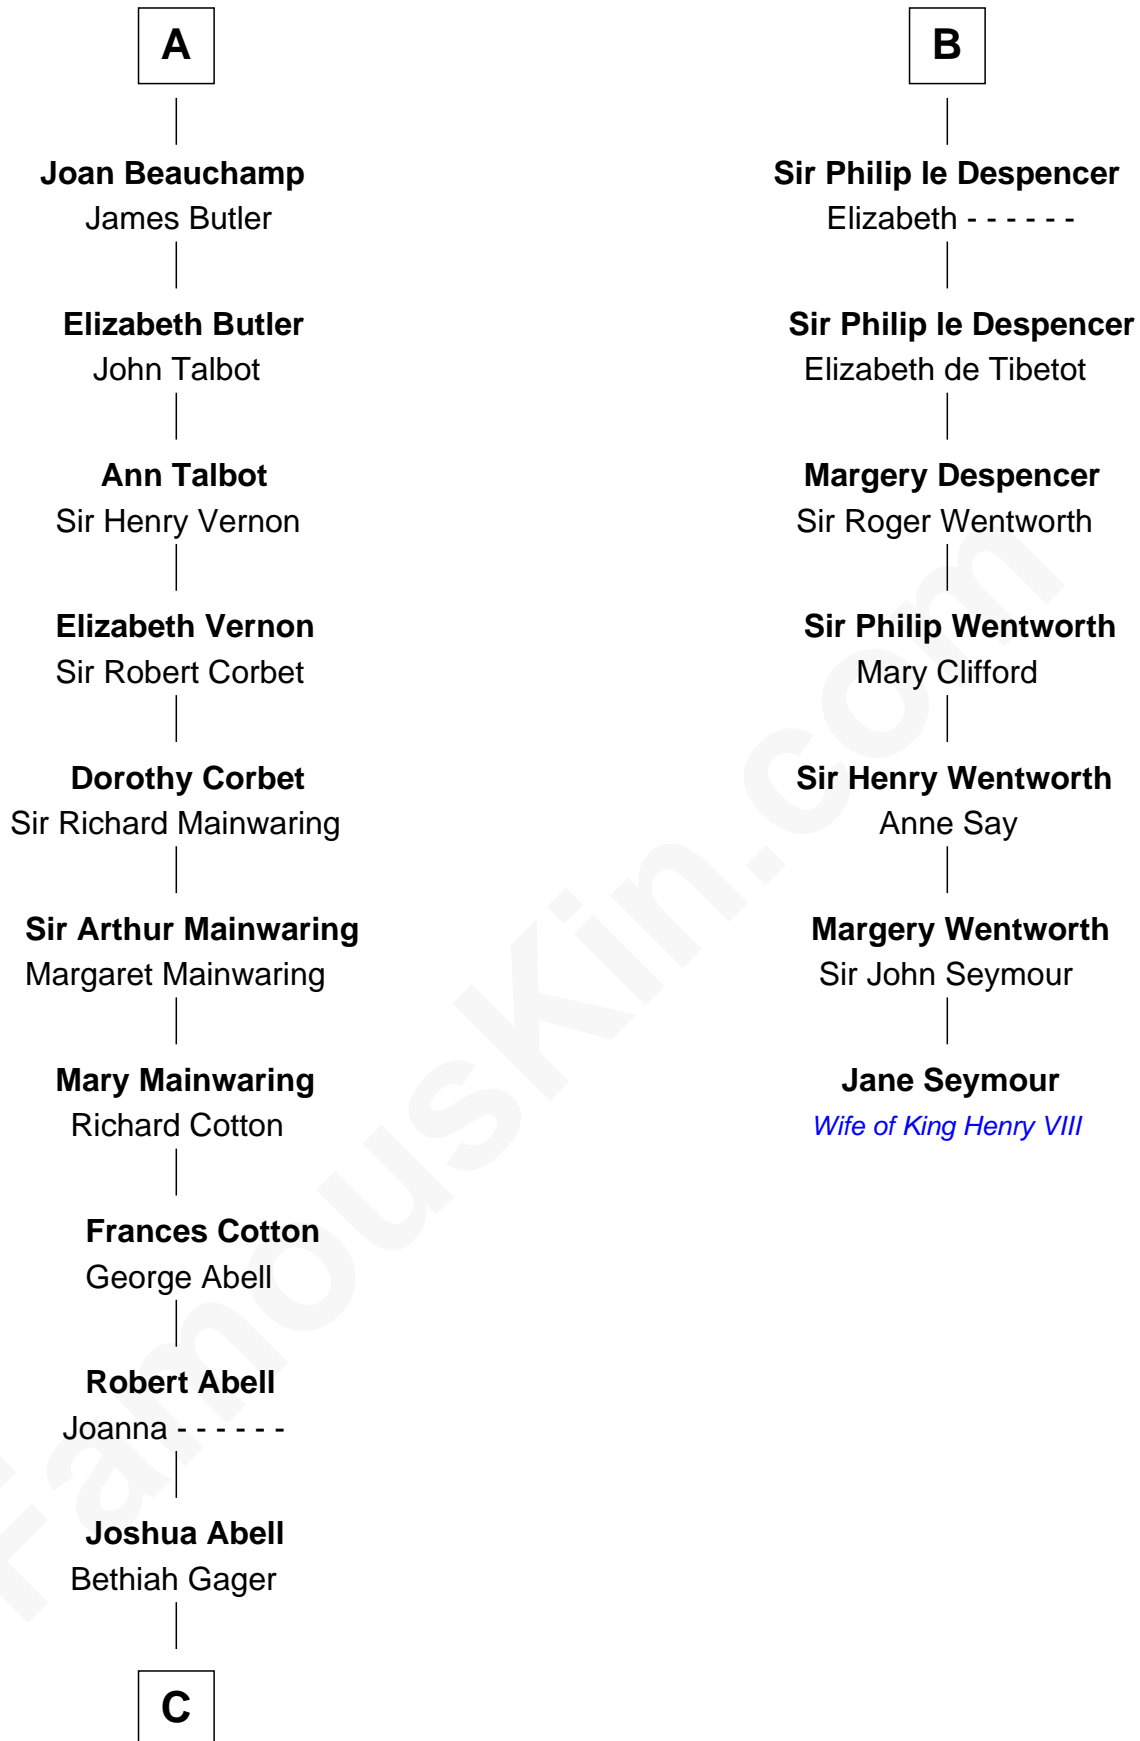

FamousKin.com Relationship Chart of

C. W. Post

Founder of Post Cereals

13th cousin 8 times removed of

Jane Seymour

3rd Wife of King Henry VIII

Geoffrey de Mandeville

Rohese de Vere

C

—
Elizabeth Abell

John Lathrop

—
Azel Lathrop

Elizabeth Hyde

—
Erastus Lathrop

Sarah Bailey

—
Caroline Cushman Lathrop