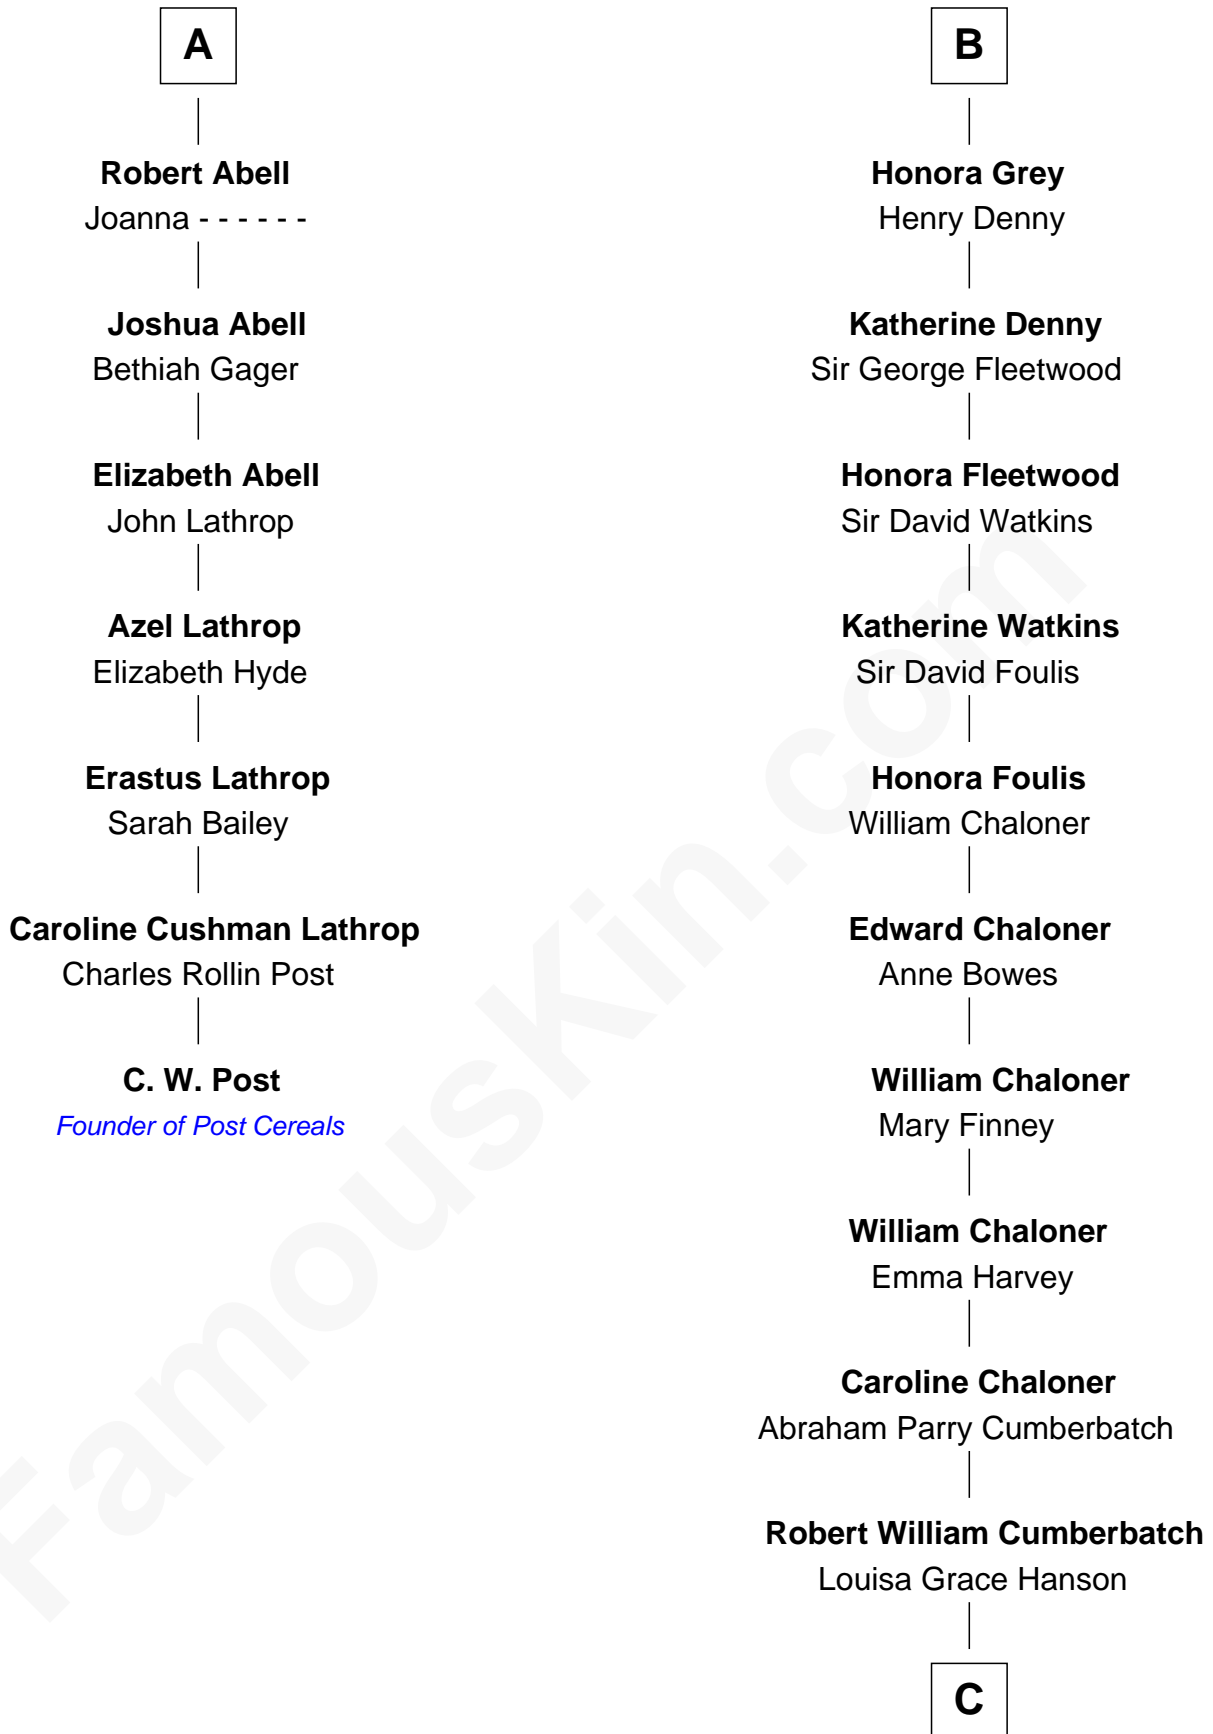

FamousKin.com Relationship Chart of

C. W. Post

Founder of Post Cereals

13th cousin 7 times removed of

Benedict Cumberbatch

Movie, Television and Stage Actor

Thomas de Berkeley

*with wife
Katherine de Clyvedon*

Elizabeth de Berkeley
Richard de Beauchamp

Cecily Mainwaring
John Cotton

Eleanor Beauchamp
Edmund Beaufort

Sir George Cotton
Mary Onley

Henry Beaufort
Joan Hill

Richard Cotton
Mary Mainwaring

Charles Somerset
Elizabeth West

Frances Cotton
George Abell

Mary Somerset
Sir William Grey

A

B

C

Henry Alfred Cumberbatch

Hélène Gertrude Rees

Henry Carlton Cumberbatch