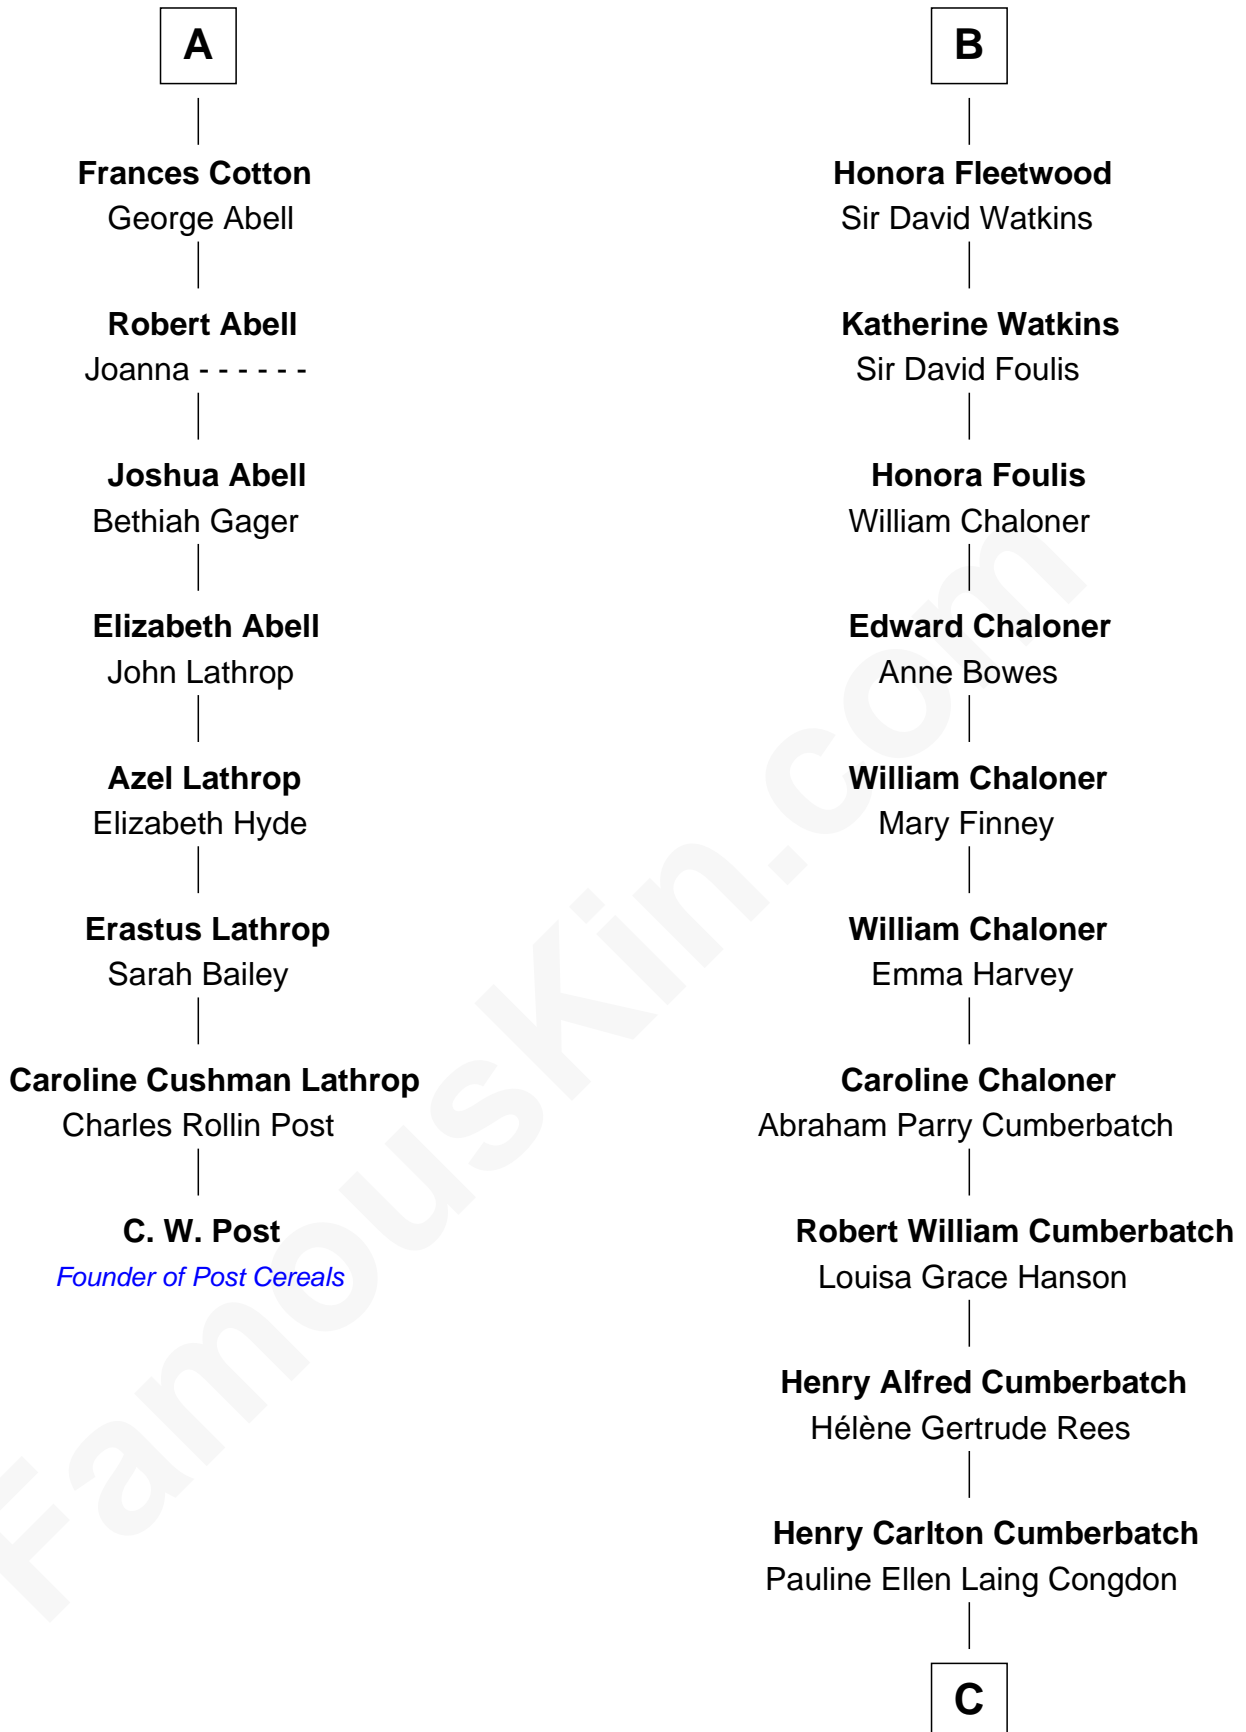

# FamousKin.com Relationship Chart of

**C. W. Post**

*Founder of Post Cereals*

14th cousin 4 times removed of

**Benedict Cumberbatch**

*Movie, Television and Stage Actor*

**Sir Philip le Despencer**

Elizabeth - - - - -

**Cecily Mainwaring**

John Cotton

**Sir George Cotton**

Mary Onley

**Richard Cotton**

Mary Mainwaring

**A**

**Sir Philip le Despencer**

Elizabeth de Tibetot

**Margery Despencer**

Sir Roger Wentworth

**Henry Wentworth**

Elizabeth Howard

**Margery Wentworth**

Sir William Waldegrave

**Dorothy Waldegrave**

Sir John Spring

**Bridget Spring**

Thomas Fleetwood

**Sir George Fleetwood**

Katherine Denny

**B**

C

Timothy Carlton Congdon Cumberbatch