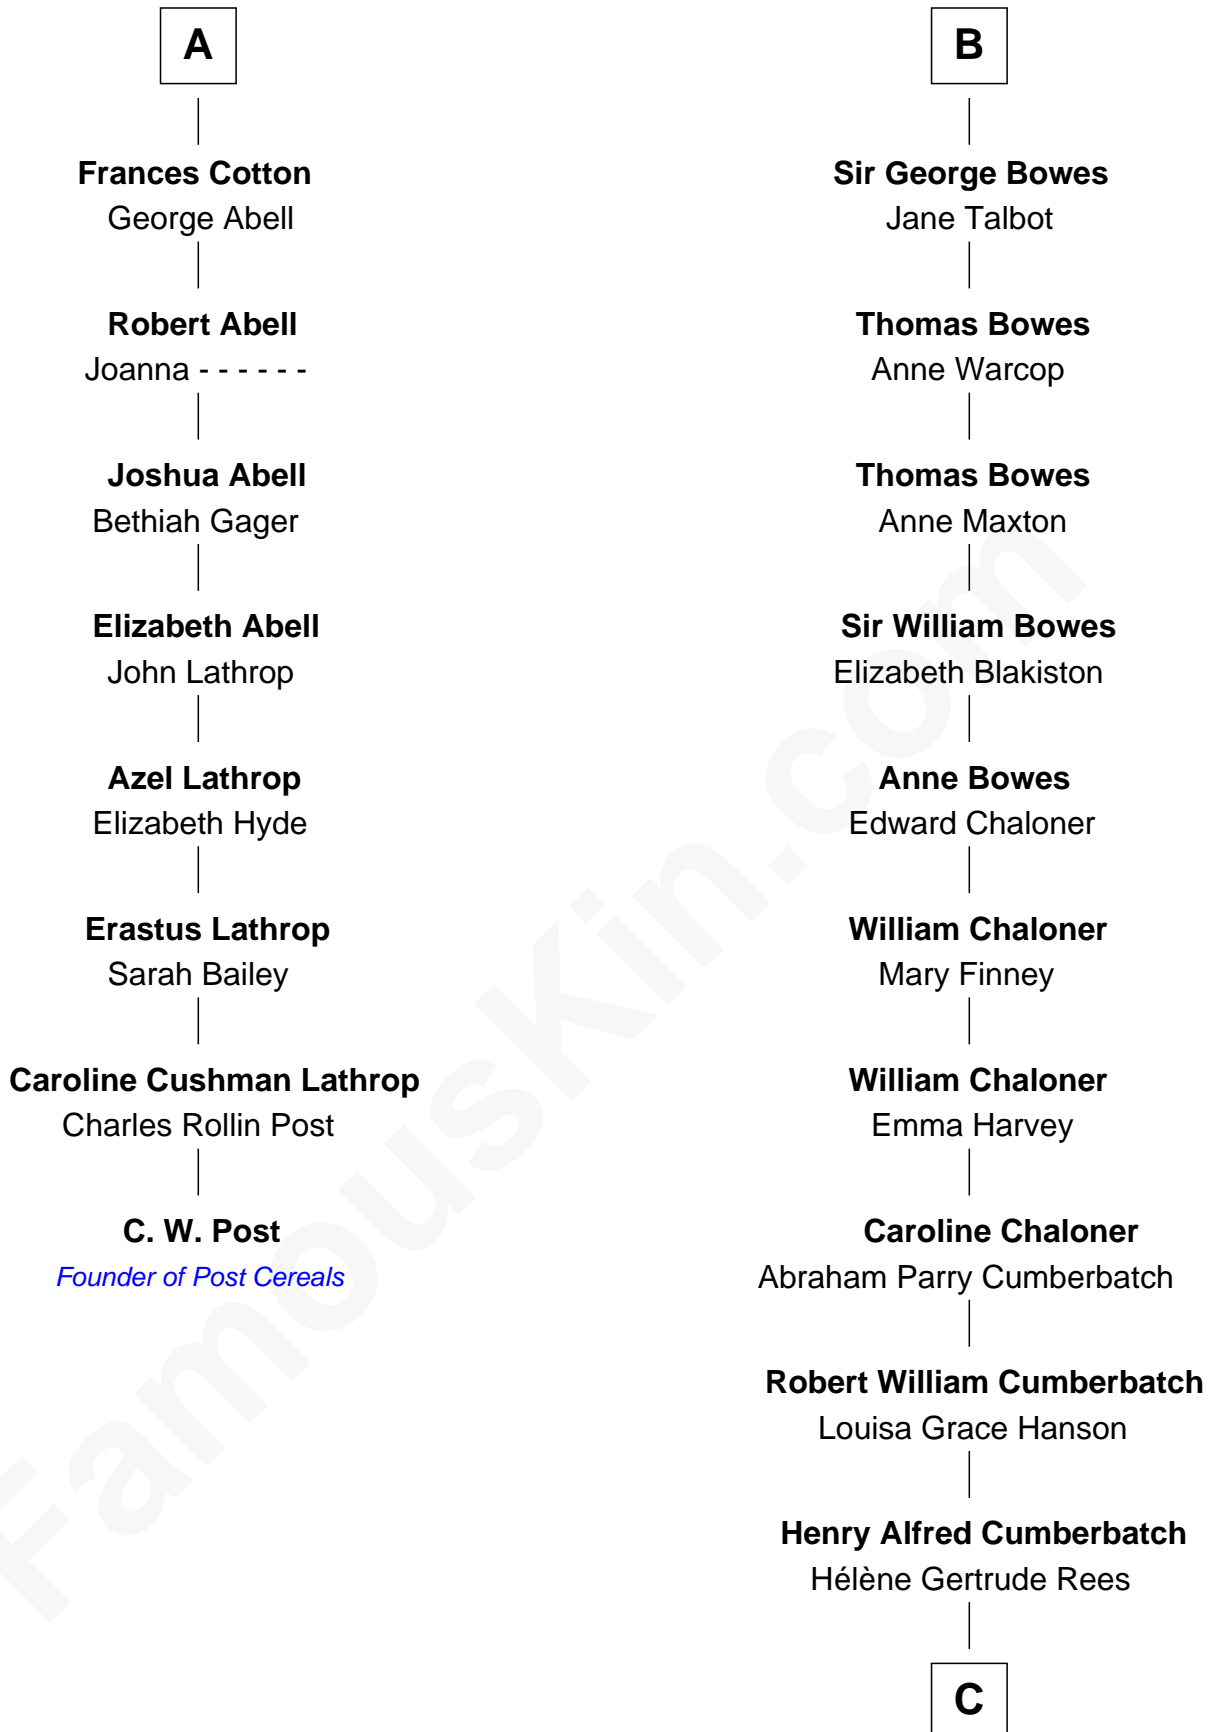

FamousKin.com Relationship Chart of

C. W. Post

Founder of Post Cereals

14th cousin 5 times removed of

Benedict Cumberbatch

Movie, Television and Stage Actor

Sir Maurice de Berkeley

Eve la Zouche

Cecily Mainwaring

John Cotton

Sir George Cotton

Mary Onley

Richard Cotton

Mary Mainwaring

A

Isabel de Berkeley

Maud FitzHugh

Sir Ralph Bowes

Margery Conyers

Richard Bowes

Elizabeth Aske

B

C

Henry Carlton Cumberbatch