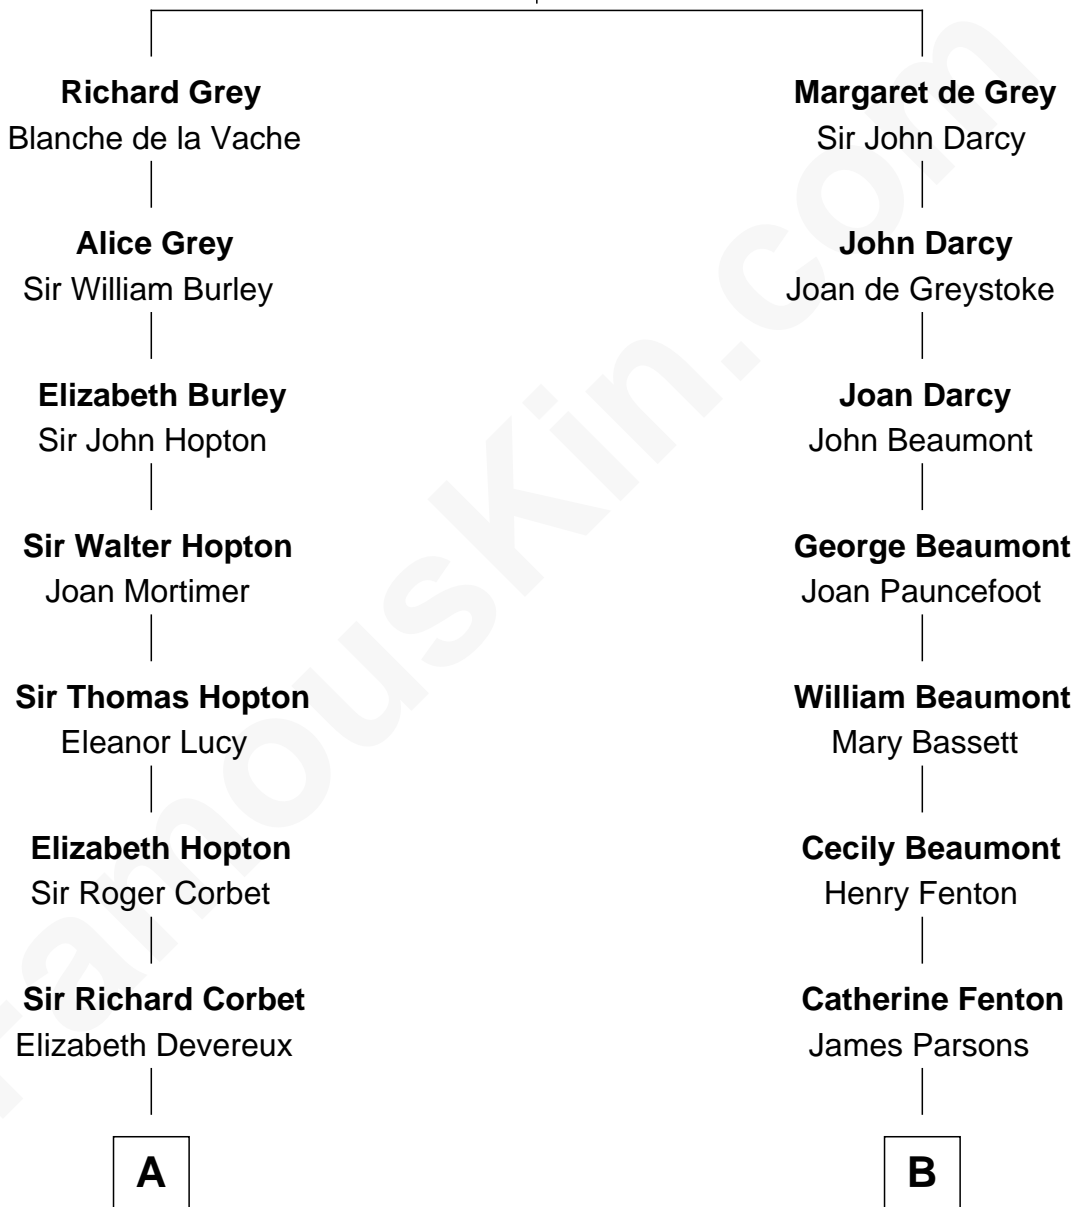

FamousKin.com Relationship Chart of

C. W. Post

Founder of Post Cereals

15th cousin 3 times removed of

Sir Arthur Conan Doyle

Author, "Sherlock Holmes"

Sir Henry de Grey

Elizabeth Talbot

C

—
Caroline Cushman Lathrop

Charles Rollin Post

—
C. W. Post

Founder of Post Cereals

FamousKin.com