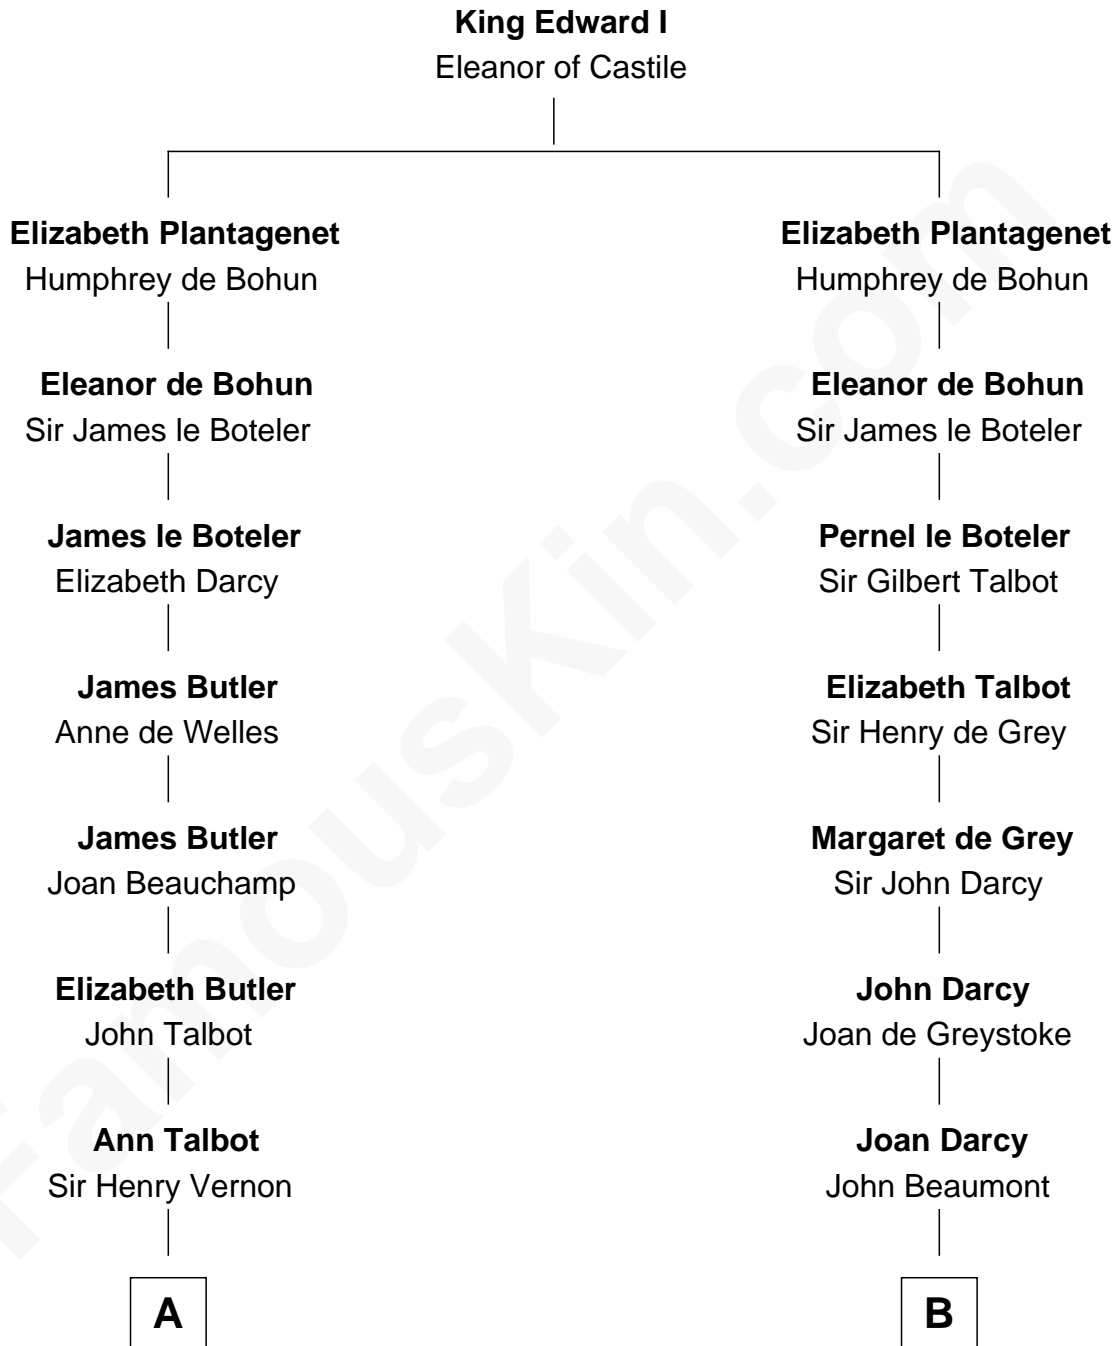

FamousKin.com Relationship Chart of

C. W. Post

Founder of Post Cereals

18th cousin 1 time removed of

Sir Arthur Conan Doyle

Author, "Sherlock Holmes"

C

Caroline Cushman Lathrop

Charles Rollin Post

C. W. Post

Founder of Post Cereals

D

Catherine Pack

William Foley

Mary Josephine Elizabeth Foley

Charles Altamont Doyle