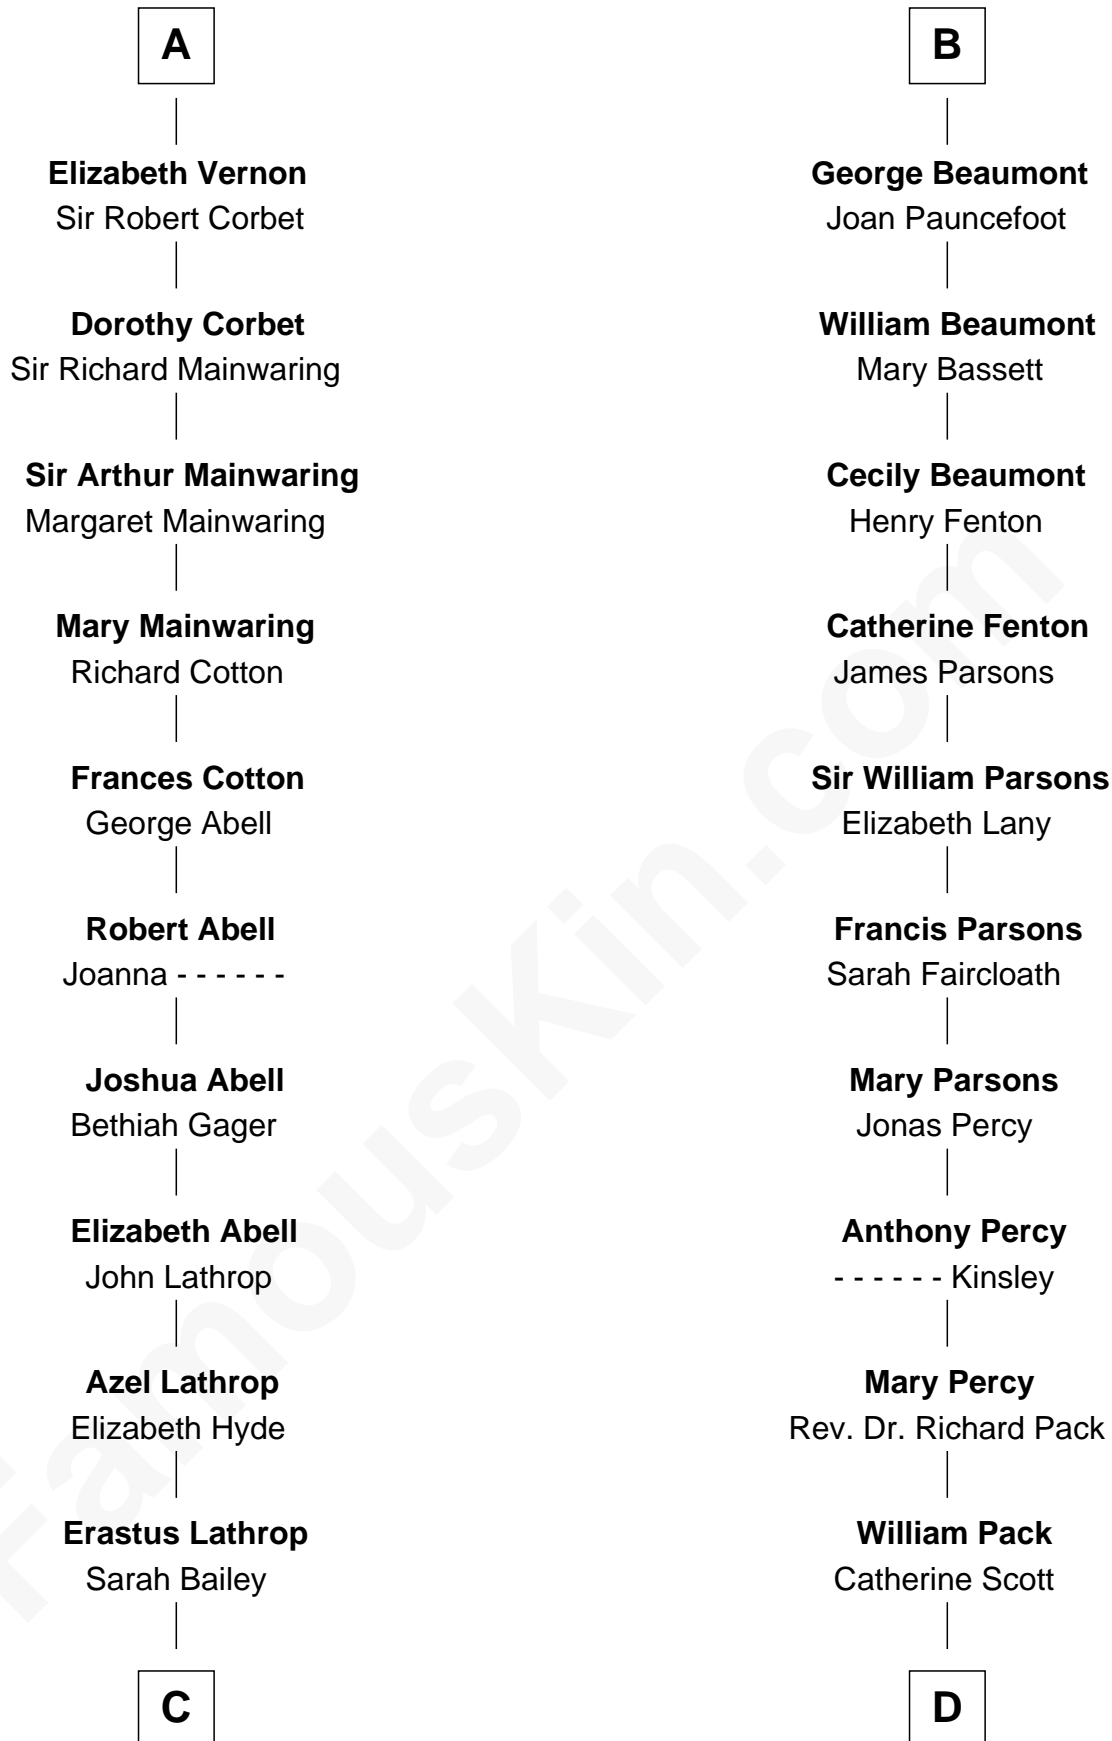

FamousKin.com Relationship Chart of

C. W. Post

Founder of Post Cereals

18th cousin 1 time removed of

Sir Arthur Conan Doyle

Author, "Sherlock Holmes"

C

Caroline Cushman Lathrop

Charles Rollin Post

C. W. Post

Founder of Post Cereals

D

Catherine Pack

William Foley

Mary Josephine Elizabeth Foley

Charles Altamont Doyle