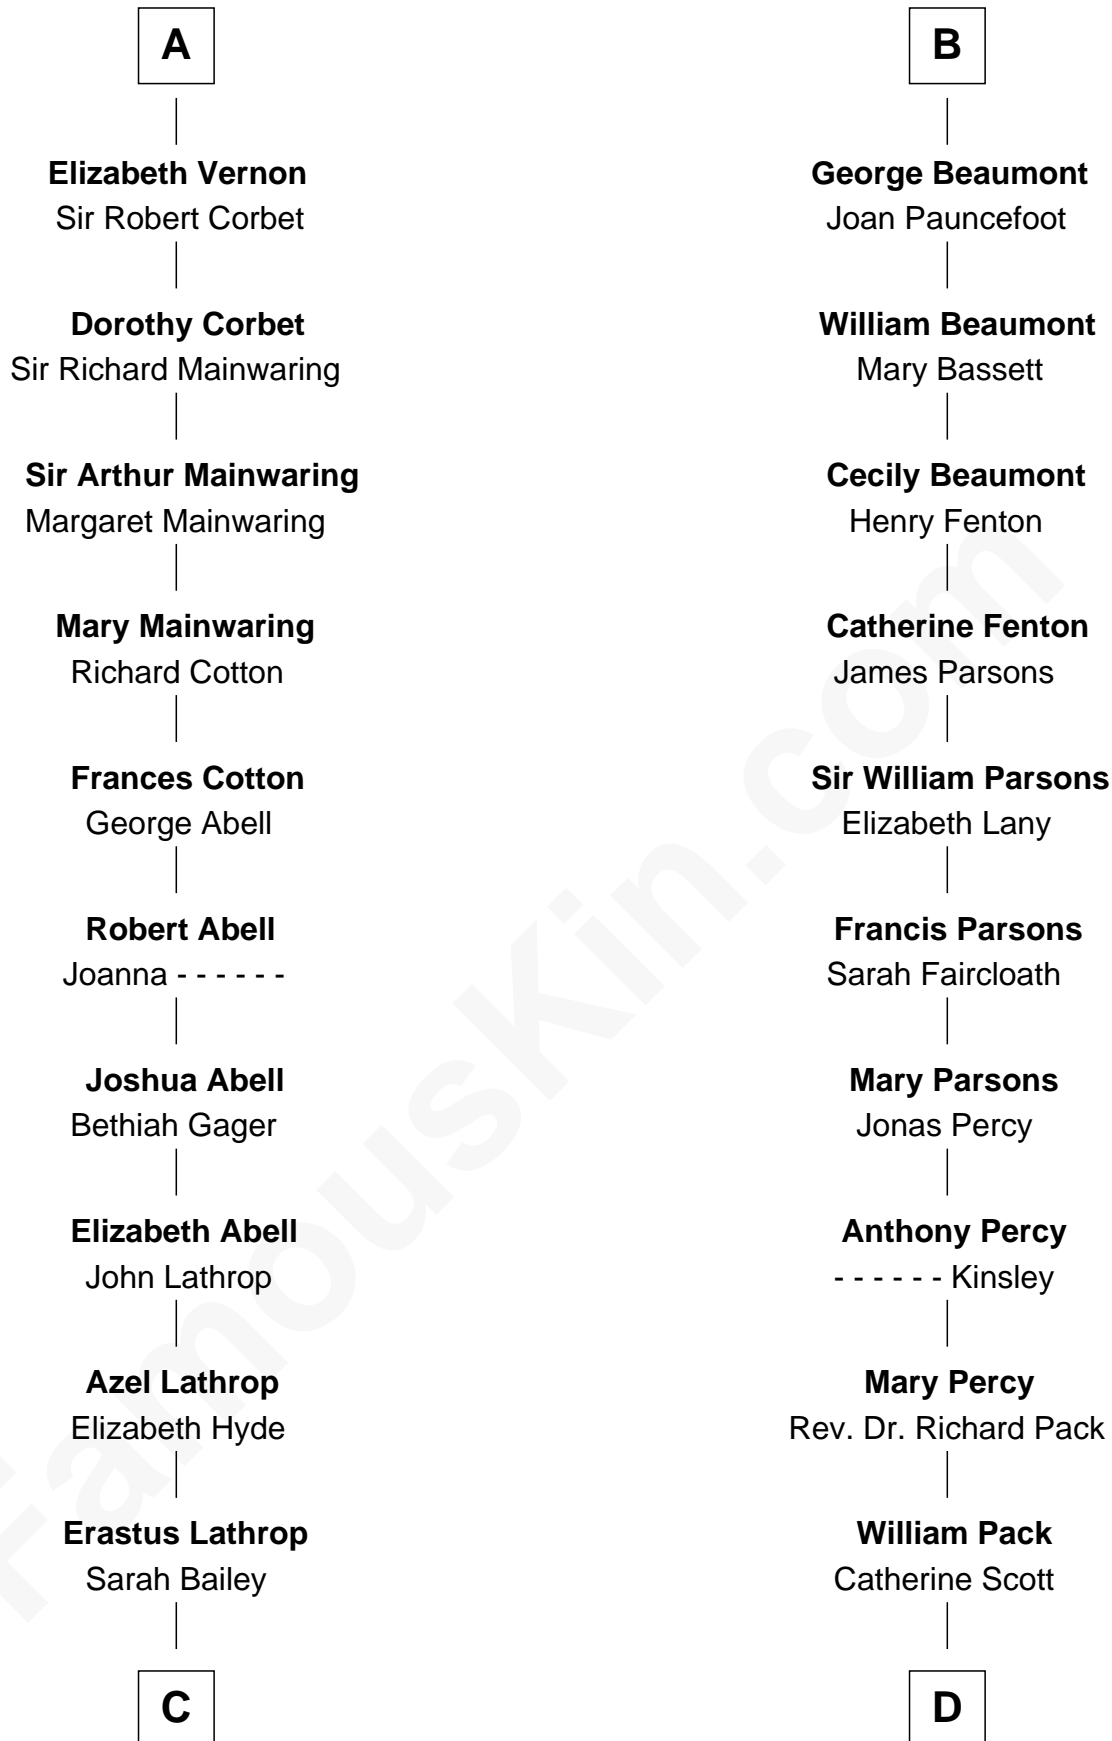

FamousKin.com Relationship Chart of

C. W. Post

Founder of Post Cereals

18th cousin 1 time removed of

Sir Arthur Conan Doyle

Author, "Sherlock Holmes"

Thebaud le Boteler

Joan FitzJohn

Joan FitzGerald

Sir James le Boteler

Eleanor de Bohun

Pernel le Boteler

Sir Gilbert Talbot

Elizabeth Talbot

Sir Henry de Grey

Margaret de Grey

Sir John Darcy

John Darcy

Joan de Greystoke

Joan Darcy

John Beaumont

B

C

Caroline Cushman Lathrop